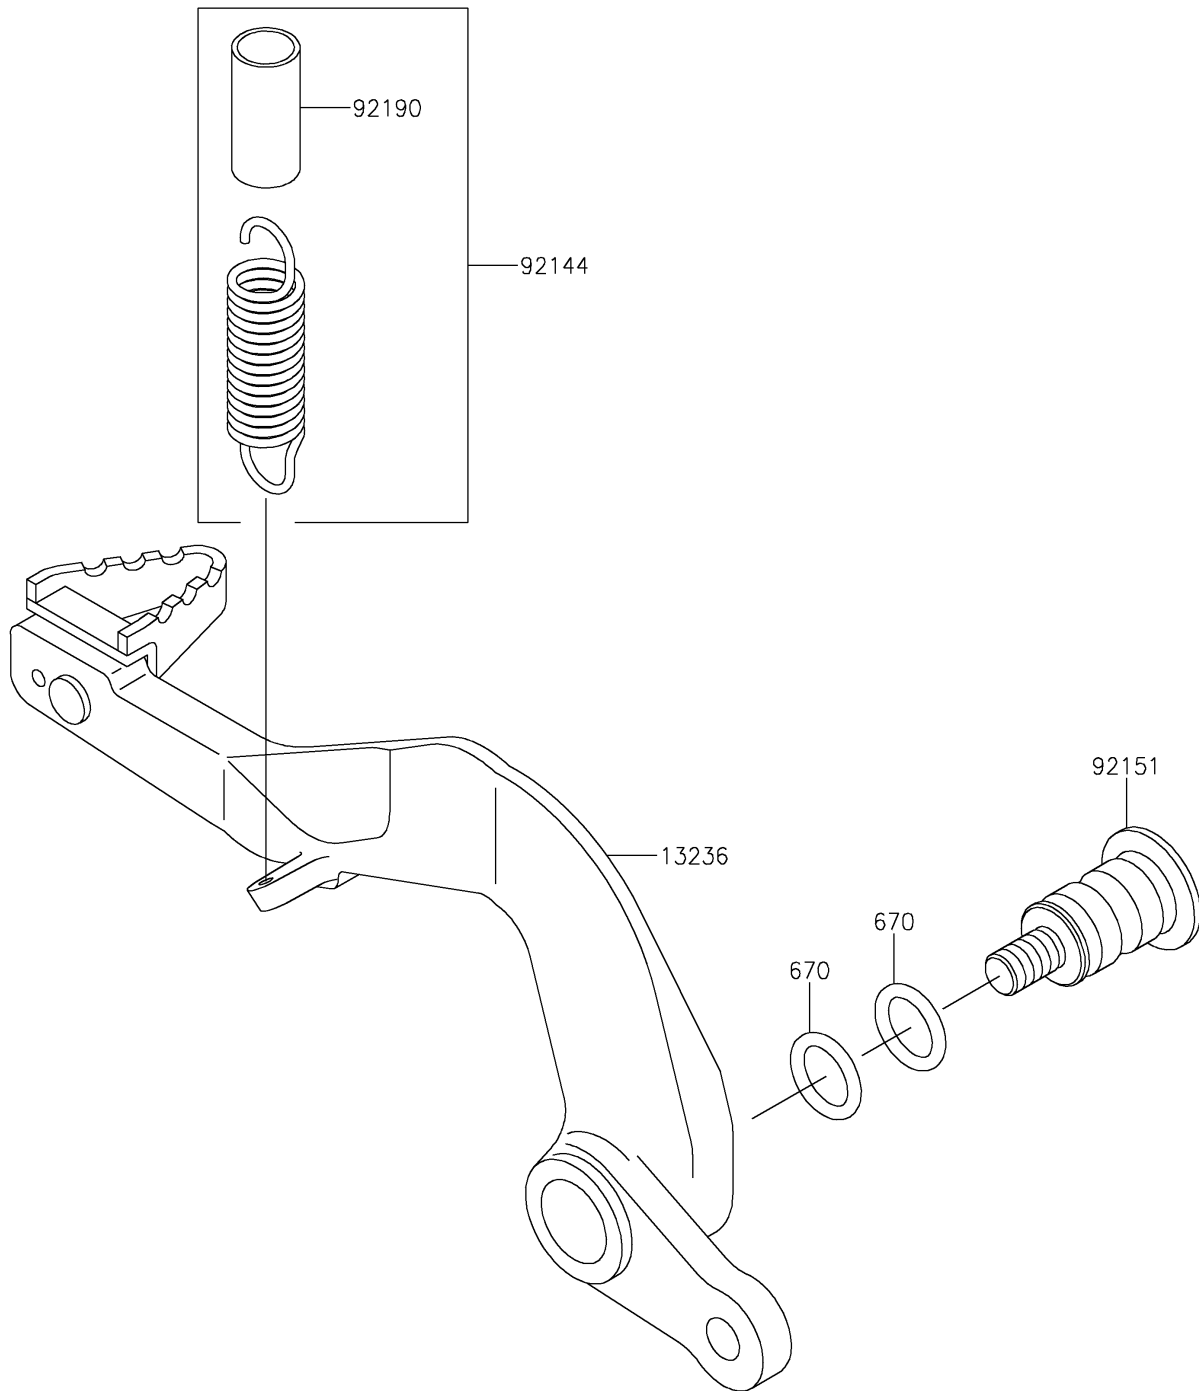

# 2022 KX™112 PARTS DIAGRAM

Brake Pedal

F2260

## 2022 KX™112 PARTS LIST

### Brake Pedal

ITEM NAME	PART NUMBER	QUANTITY
LEVER-COMP,BRAKE PEDAL,ALUM. (Ref # 13236)	13236-1353	1
SPRING,BRAKE PEDAL RETURN (Ref # 92144)	92144-1752	1
BOLT,BRAKE PEDAL,8MM (Ref # 92151)	92151-1572	1
TUBE,13X16X25 (Ref # 92190)	92190-1488	1
O RING,12MM (Ref # 670)	670B2012	2