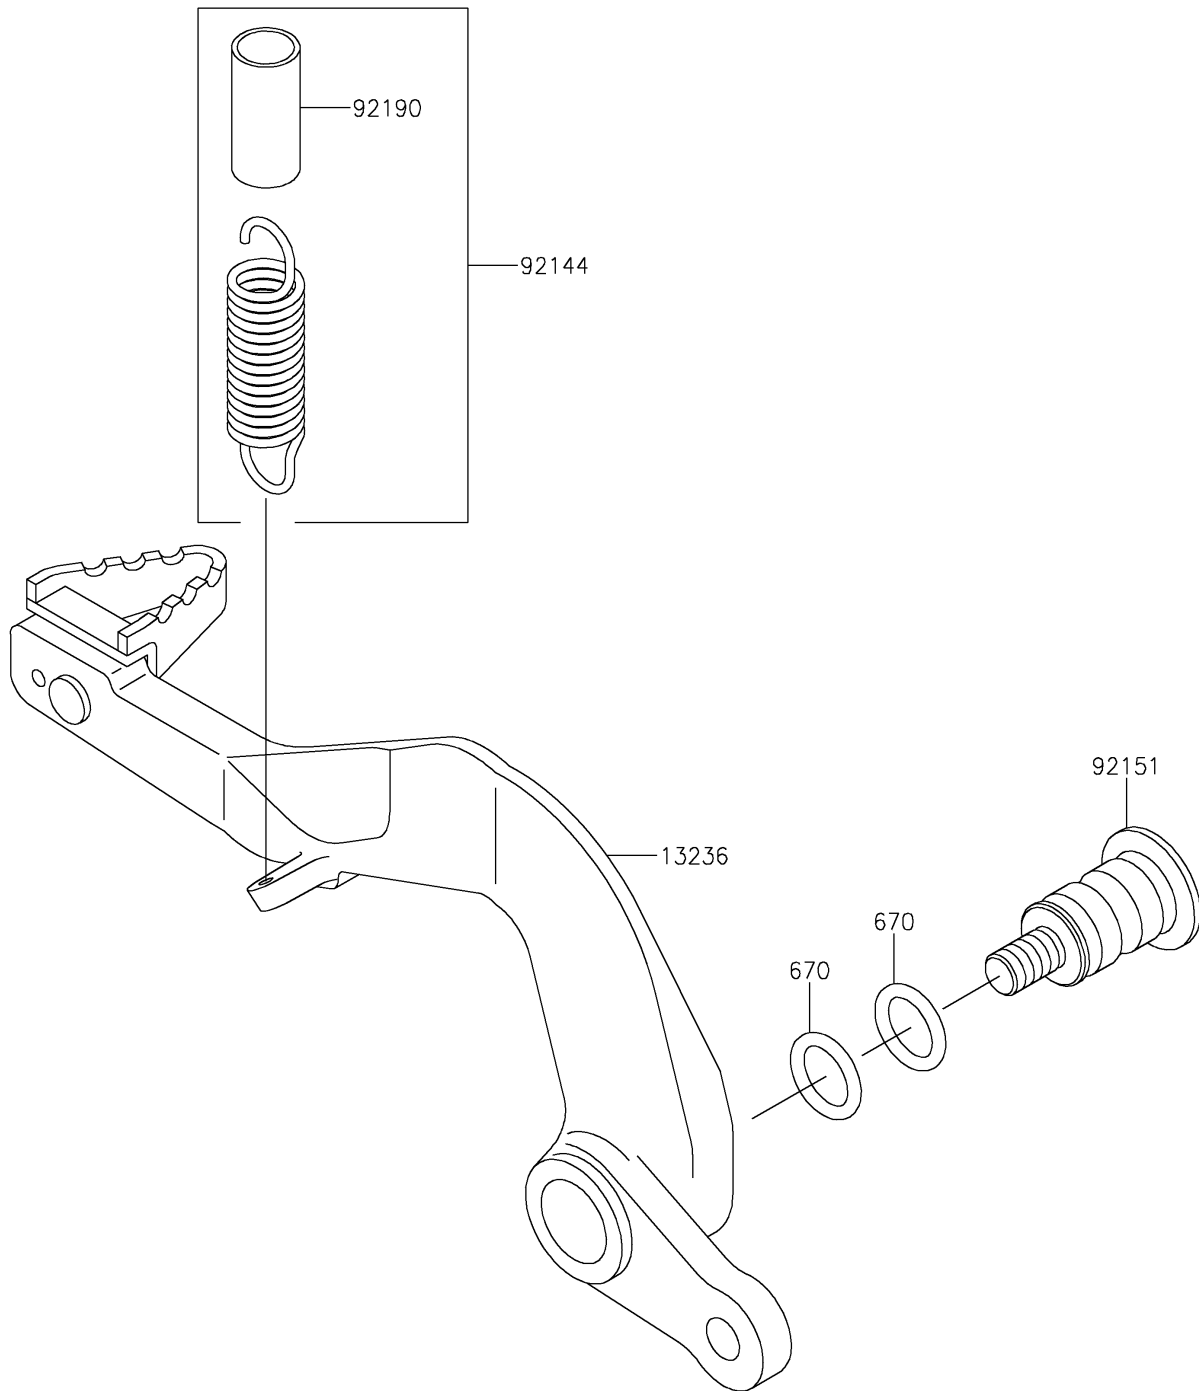

2024 KX™112 PARTS DIAGRAM

Brake Pedal

F2260

2024 KX™112 PARTS LIST

Brake Pedal

ITEM NAME	PART NUMBER	QUANTITY
LEVER-COMP,BRAKE PEDAL,ALUM. (Ref # 13236)	13236-1353	1
SPRING,BRAKE PEDAL RETURN (Ref # 92144)	92144-1752	1
BOLT,BRAKE PEDAL,8MM (Ref # 92151)	92151-1572	1
TUBE,13X16X25 (Ref # 92190)	92190-1488	1
O RING,12MM (Ref # 670)	670B2012	2