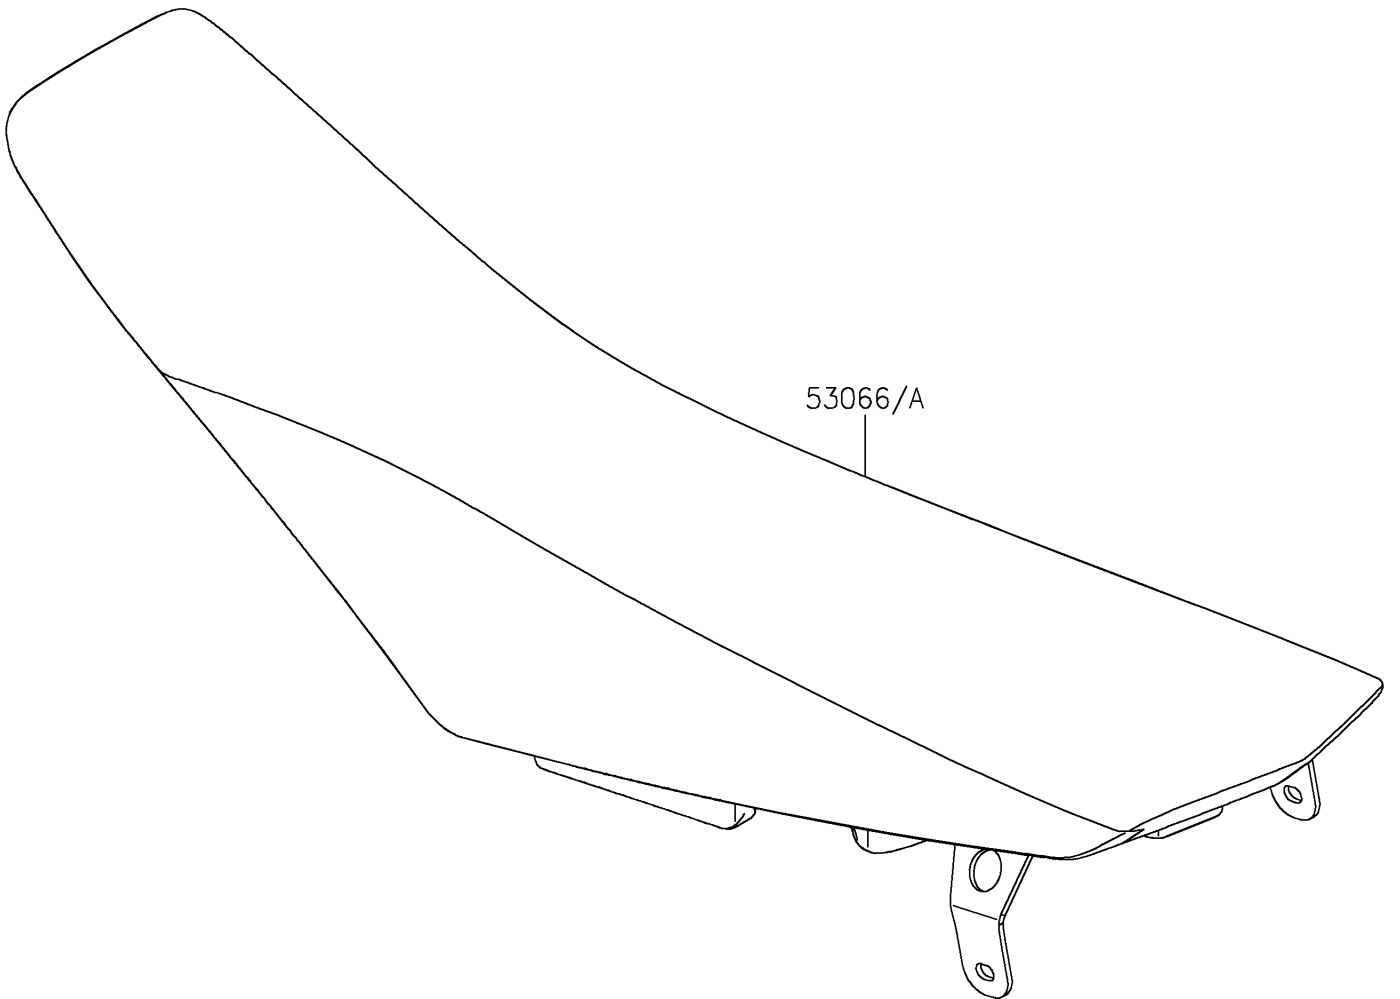

# 2024 KX™112 PARTS DIAGRAM

Seat

F2510

## 2024 KX™112 PARTS LIST

### Seat

ITEM NAME	PART NUMBER	QUANTITY
SEAT-ASSY, GREEN/BLACK (Ref # 53066)	53066-0455-49F	1
SEAT-ASSY, N.L. GREEN+GRN/BLK (Ref # 53066A)	53066-0455-73L	1