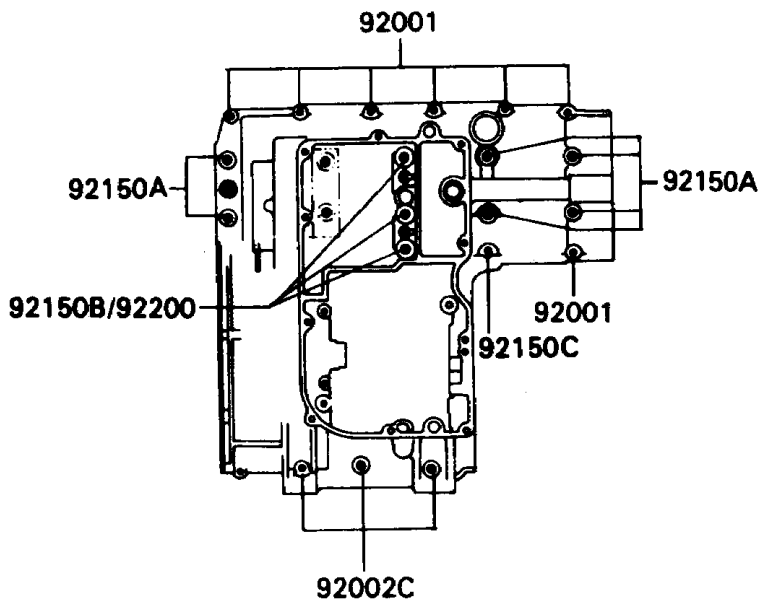

1990 Ninja® ZX™ -11 PARTS DIAGRAM

Crankcase Bolt Pattern

E1412

Upper Case

Lower Case

1990 Ninja® ZX™-11 PARTS LIST

Crankcase Bolt Pattern

ITEM NAME	PART NUMBER	QUANTITY
BOLT,6X38 (Ref # 92001)	92001-1899	8
BOLT,6X55 (Ref # 92002)	92002-1054	1
BOLT,6X85 (Ref # 92002A)	92002-1306	1
BOLT,8X63 (Ref # 92002B)	92002-1308	2
BOLT,6X120 (Ref # 92002C)	92002-1654	3
BOLT,6X115 (Ref # 92150)	92150-1140	3
BOLT,9X90 (Ref # 92150A)	92150-1364	6
BOLT,9X140 (Ref # 92150B)	92150-1365	3
BOLT,7X38 (Ref # 92150C)	92150-1367	1
WASHER,9.5X18X1.2 (Ref # 92200)	92200-1037	3
WASHER,8.5X16X1.2 (Ref # 92200A)	92200-1063	1