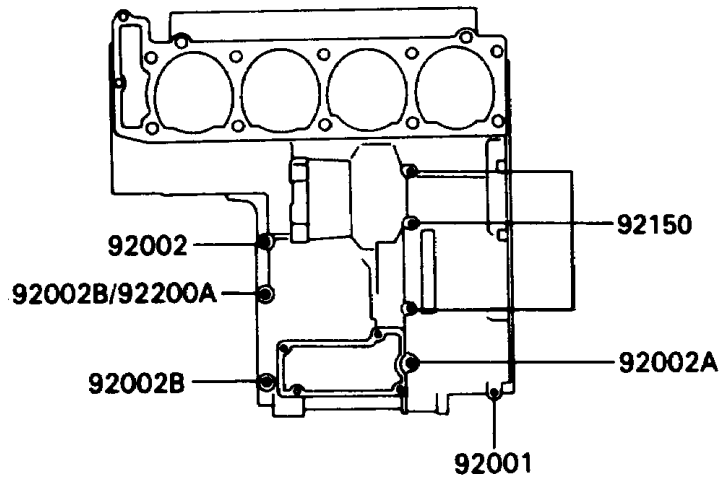

1990 Ninja® ZX™ -11 PARTS DIAGRAM

Crankcase Bolt Pattern

E1412

Upper Case

Lower Case

1990 Ninja® ZX™-11 PARTS LIST

Crankcase Bolt Pattern

ITEM NAME	PART NUMBER	QUANTITY
BOLT,6X38 (Ref # 92001)	92001-1899	8
BOLT,6X55 (Ref # 92002)	92002-1054	1
BOLT,6X85 (Ref # 92002A)	92002-1306	1
BOLT,8X63 (Ref # 92002B)	92002-1308	2
BOLT,6X120 (Ref # 92002C)	92002-1654	3
BOLT,6X115 (Ref # 92150)	92150-1140	3
BOLT,9X90 (Ref # 92150A)	92150-1364	6
BOLT,9X140 (Ref # 92150B)	92150-1365	3
BOLT,7X38 (Ref # 92150C)	92150-1367	1
WASHER,9.5X18X1.2 (Ref # 92200)	92200-1037	3
WASHER,8.5X16X1.2 (Ref # 92200A)	92200-1063	1