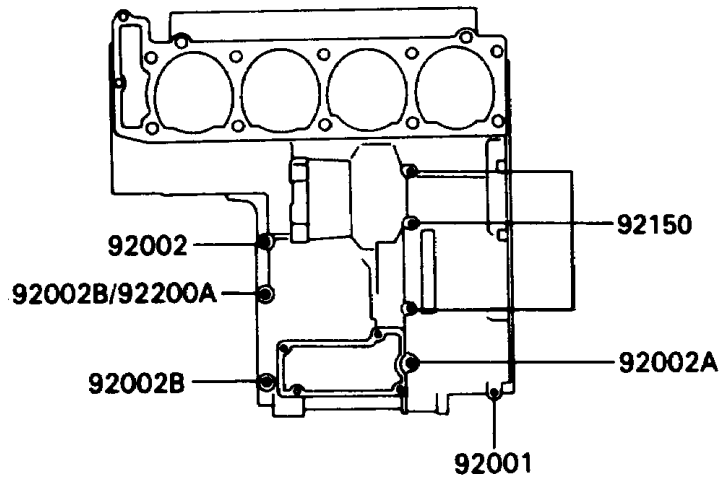

1992 Ninja® ZX™-11 PARTS DIAGRAM

Crankcase Bolt Pattern

E1412

Upper Case