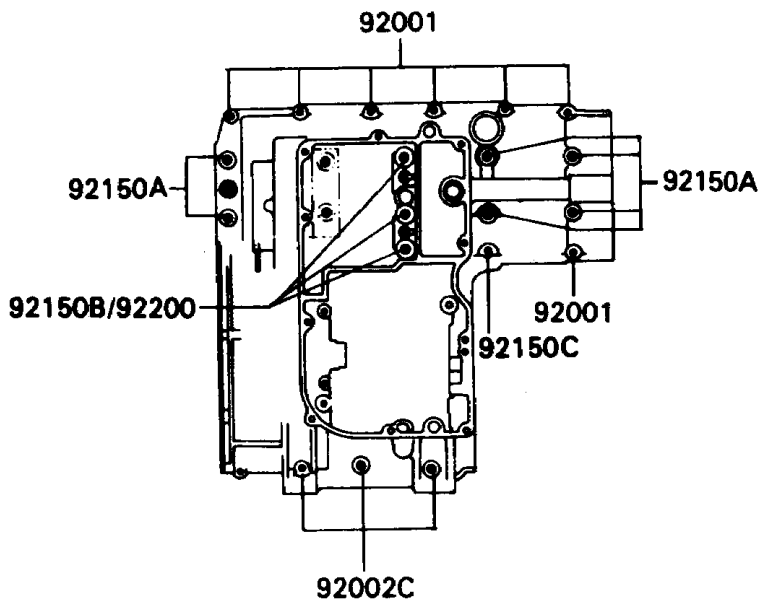

1992 Ninja® ZX™-11 PARTS DIAGRAM

Crankcase Bolt Pattern

E1412

Upper Case

Lower Case