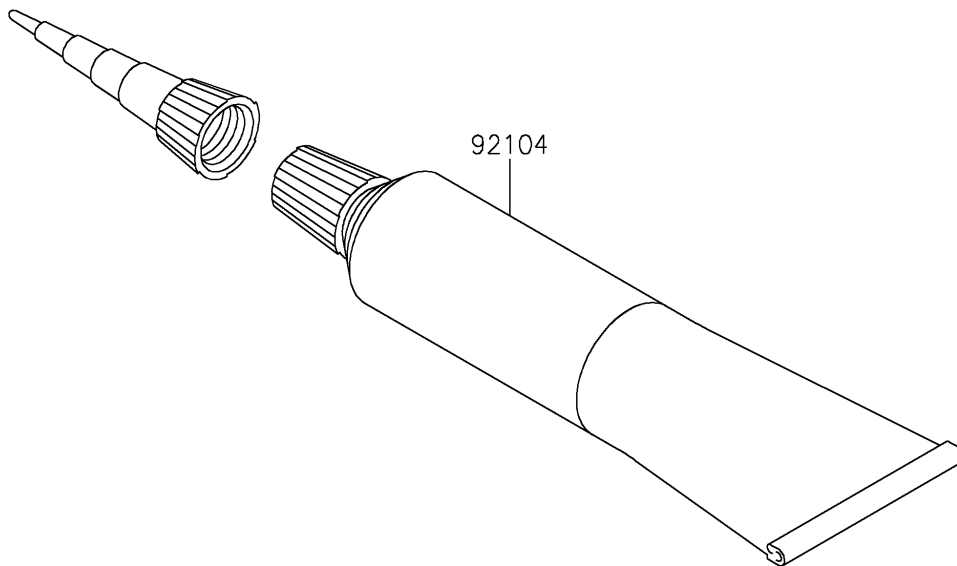

2022 KX™112 PARTS DIAGRAM

Owner's Tools

F2810

2022 KX™112 PARTS LIST

Owner's Tools

ITEM NAME	PART NUMBER	QUANTITY
GASKET-LIQUID,TB1105B,SILVER (Ref # 92104)	92104-002	1
TOOL-WRENCH,PLUG,21MM (Ref # 92110)	92110-0571	1