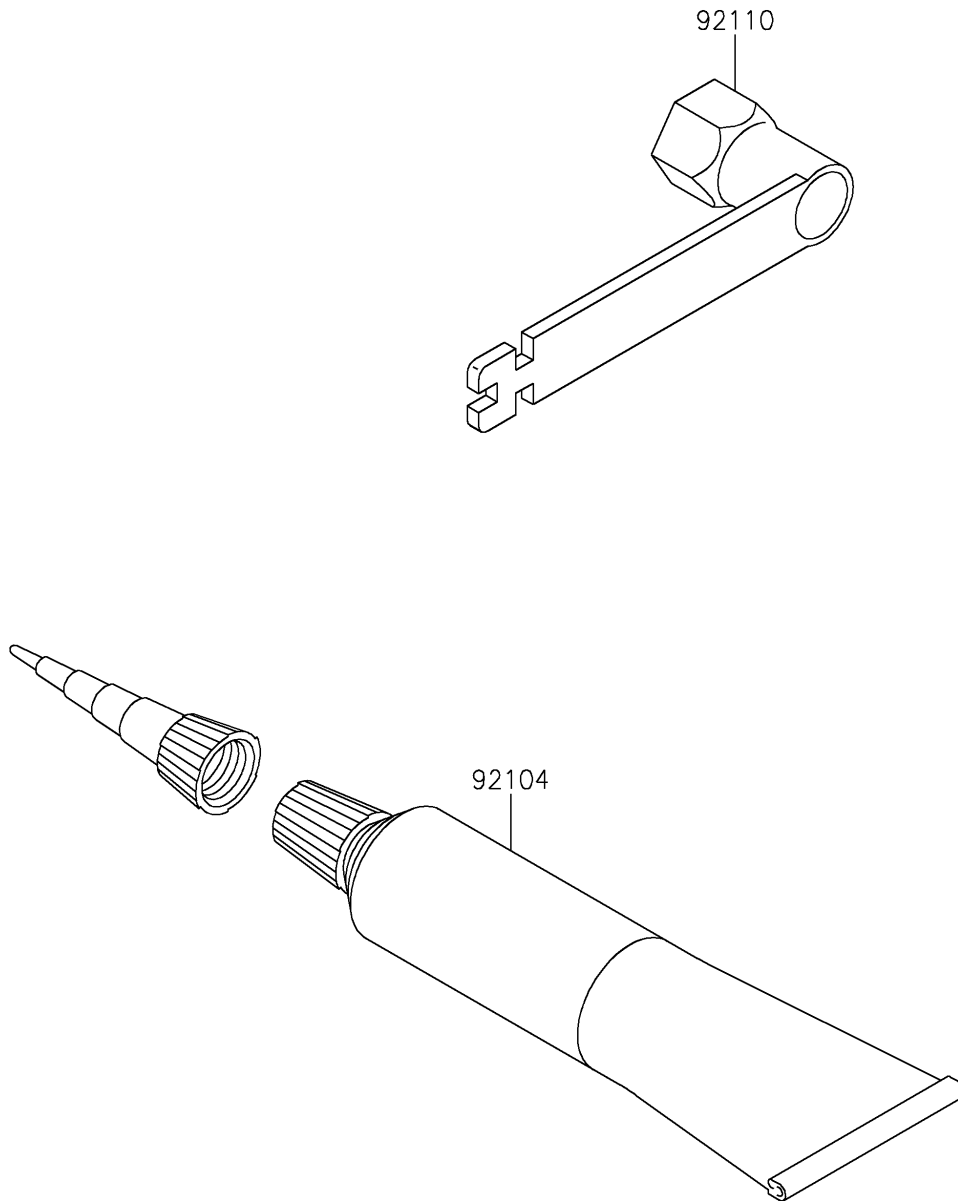

# 2025 KX112 PARTS DIAGRAM

Owner's Tools

F2810

## 2025 KX112 PARTS LIST

### Owner's Tools

ITEM NAME	PART NUMBER	QUANTITY
GASKET-LIQUID,TB1105B,SILVER (Ref # 92104)	92104-002	1
TOOL-WRENCH,PLUG,21MM (Ref # 92110)	92110-0571	1