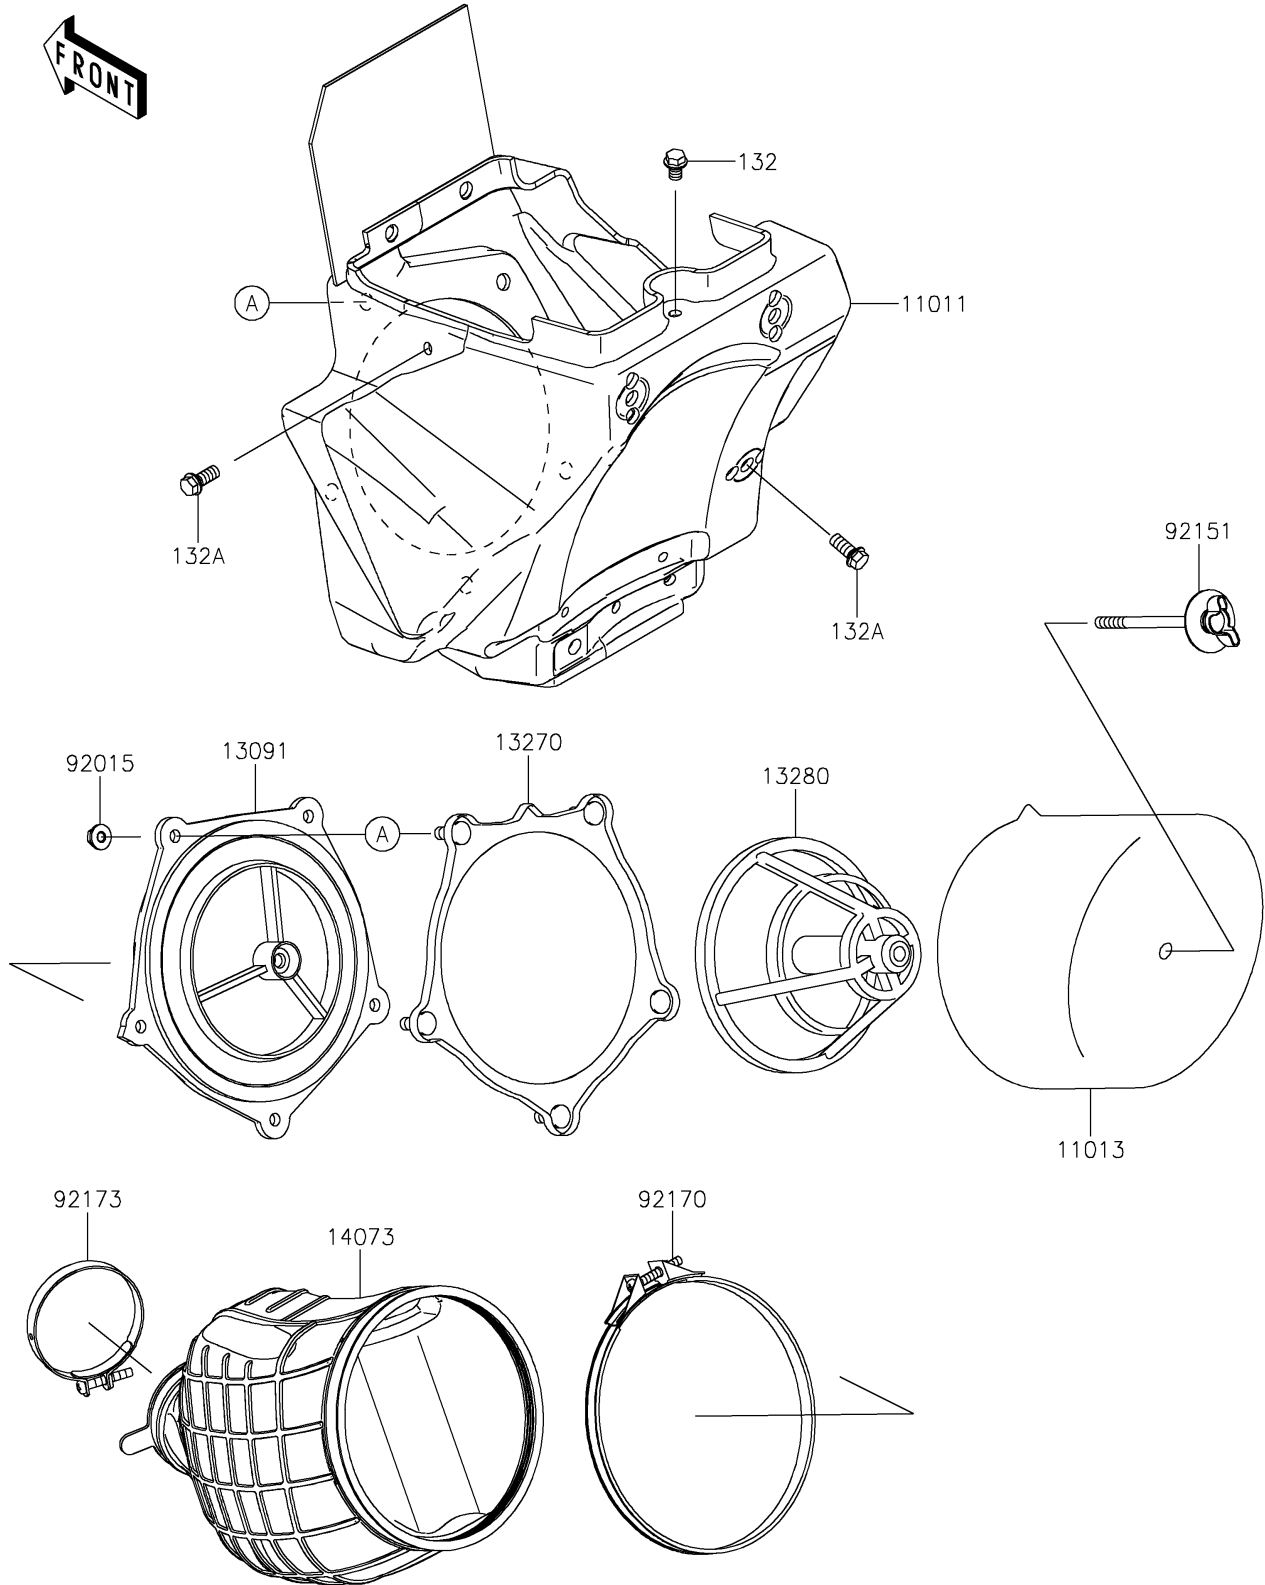

2024 KX™ 85 PARTS DIAGRAM

Air Cleaner

E1130

2024 KX™85 PARTS LIST

Air Cleaner

ITEM NAME	PART NUMBER	QUANTITY
CASE-AIR FILTER (Ref # 11011)	11011-1612	1
ELEMENT-AIR FILTER (Ref # 11013)	11013-0736	1
HOLDER (Ref # 13091)	13091-1697	1
PLATE,AIR FILTER (Ref # 13270)	13270-1905	1
HOLDER,ELEMENT (Ref # 13280)	13280-0768	1
DUCT (Ref # 14073)	14073-1785	1
NUT,FLANGED,5MM (Ref # 92015)	92015-1259	5
BOLT,AIR FILTER (Ref # 92151)	92151-1256	1
CLAMP,126MM (Ref # 92170)	92170-1194	1
CLAMP,55MM (Ref # 92173)	92173-2257	1
BOLT-FLANGED-SMALL,6X8 (Ref # 132)	132BA0608	1
BOLT-FLANGED-SMALL,6X14 (Ref # 132A)	132BA0614	2