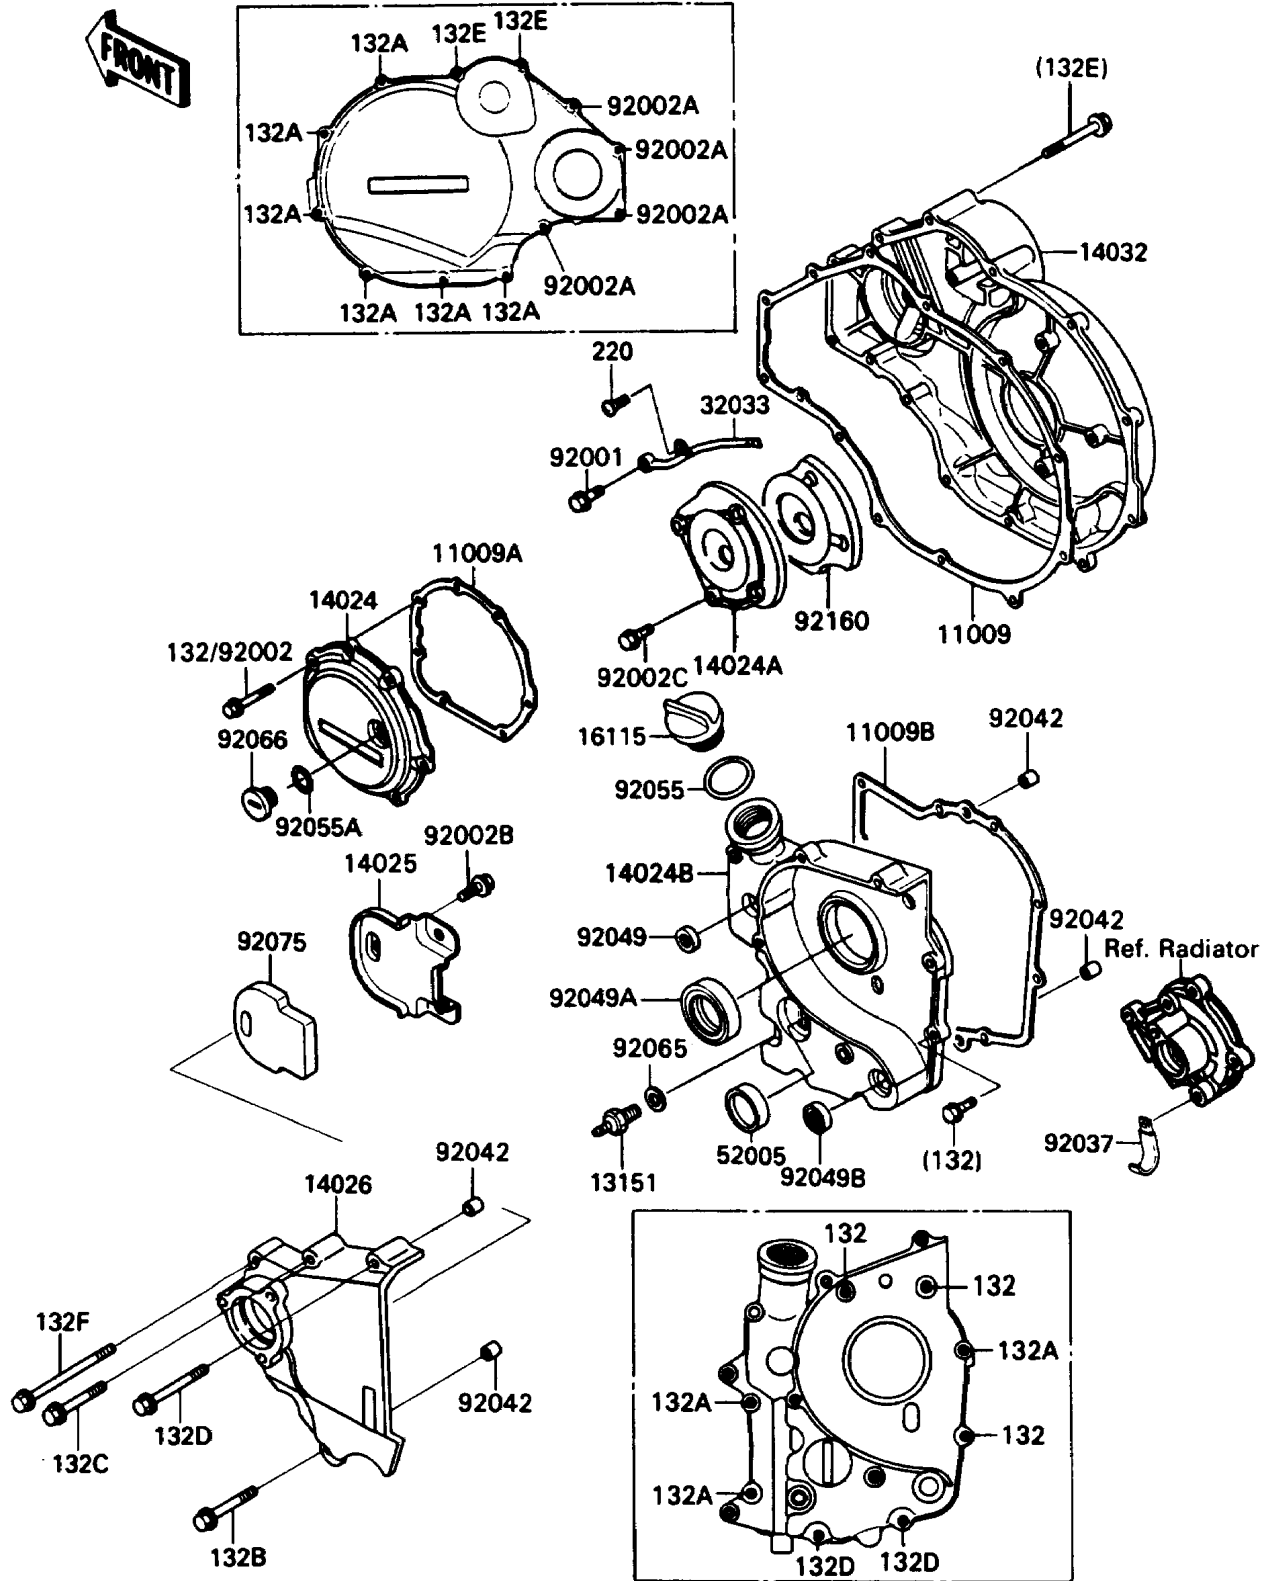

1991 Ninja® ZX™-11 PARTS DIAGRAM

Engine Cover

E1431

1991 Ninja® ZX™ -11 PARTS LIST

Engine Cover

ITEM NAME	PART NUMBER	QUANTITY
GASKET,CLUTCH COVER (Ref # 11009)	11009-1860	1
GASKET,COVER,LH (Ref # 11009A)	11009-1863	1
GASKET,TRANSMISSION COVER (Ref # 11009B)	11009-1982	1
SWITCH-COMP,NEUTRAL (Ref # 13151)	13151-1007	1
COVER,LH (Ref # 14024)	14024-1721	1
COVER,SOUND ARRESTER (Ref # 14024A)	14024-1925	1
COVER,TRANSMISSION (Ref # 14024B)	14024-1956	1
COVER,SOUND ARRESTER (Ref # 14025)	14025-1979	1
COVER-CHAIN (Ref # 14026)	14026-1157	1
COVER-CLUTCH (Ref # 14032)	14032-1194	1
CAP-OIL FILLER (Ref # 16115)	16115-1009	1
PIPE,CLUTCH COVER (Ref # 32033)	32033-1204	1
GAUGE,OIL LEVEL (Ref # 52005)	52005-1057	1
BOLT,BANJO,8X20 (Ref # 92001)	92001-1855	1
BOLT,6X20 (Ref # 92002)	92002-1343	2
BOLT,6X40 (Ref # 92002A)	92002-1345	4
BOLT,6X10 (Ref # 92002B)	92002-1449	3
BOLT,6X10 (Ref # 92002C)	92002-1541	4
CLAMP,WIRING HARNESS (Ref # 92037)	92037-1069	2
PIN,DOWEL,6.3X8X14 (Ref # 92042)	92042-007	4
SEAL-OIL,SD-8187 (Ref # 92049)	92049-1017	1
SEAL-OIL,AE2343F0 (Ref # 92049A)	92049-1070	1
SEAL-OIL,TB13205 (Ref # 92049B)	92049-1186	1
RING-O,31.5X2.6 (Ref # 92055)	92055-049	1
RING-O (Ref # 92055A)	92055-1146	1
GASKET,10.5X16X1,DRAIN PLUG (Ref # 92065)	92065-058	1
PLUG,COVER (Ref # 92066)	92066-1163	1
DAMPER,CHAIN (Ref # 92075)	92075-1666	1
DAMPER,SOUND ARRESTER (Ref # 92160)	92160-1209	1

1991 Ninja® ZX™ -11 PARTS LIST

Engine Cover

ITEM NAME	PART NUMBER	QUANTITY
BOLT-FLANGED-SMALL (Ref # 132)	132J0620	8
BOLT-FLANGED-SMALL (Ref # 132A)	132J0625	9
BOLT-FLANGED-SMALL (Ref # 132B)	132J0635	1
BOLT-FLANGED-SMALL,6X40 (Ref # 132C)	132J0640	1
BOLT-FLANGED-SMALL (Ref # 132D)	132J0650	3
BOLT-FLANGED-SMALL,6X55 (Ref # 132E)	132J0655	2
BOLT-FLANGED-SMALL (Ref # 132F)	132J0680	1
SCREW-PAN-CROS (Ref # 220)	220B0510	1