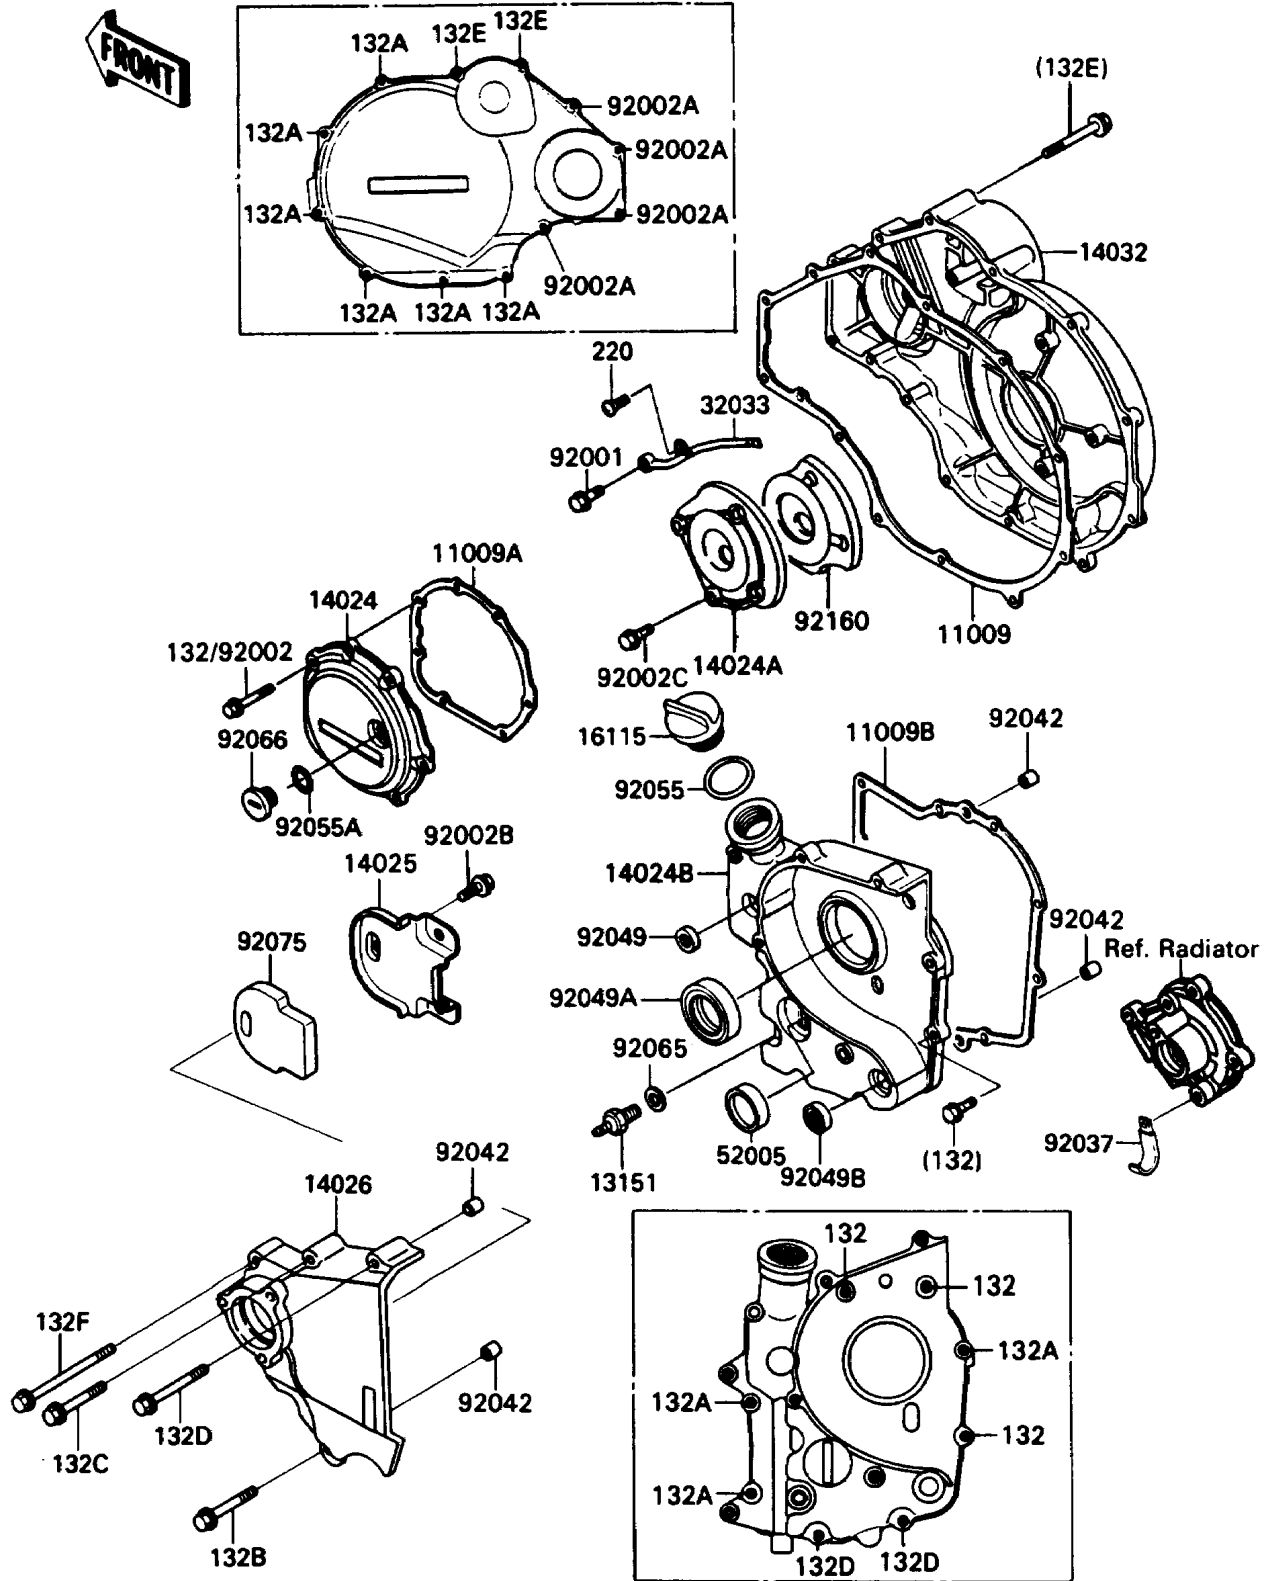

1993 Ninja® ZX™ -11 PARTS DIAGRAM

Engine Cover

E1431

1993 Ninja® ZX™ -11 PARTS LIST

Engine Cover

ITEM NAME	PART NUMBER	QUANTITY
-----------	-------------	----------