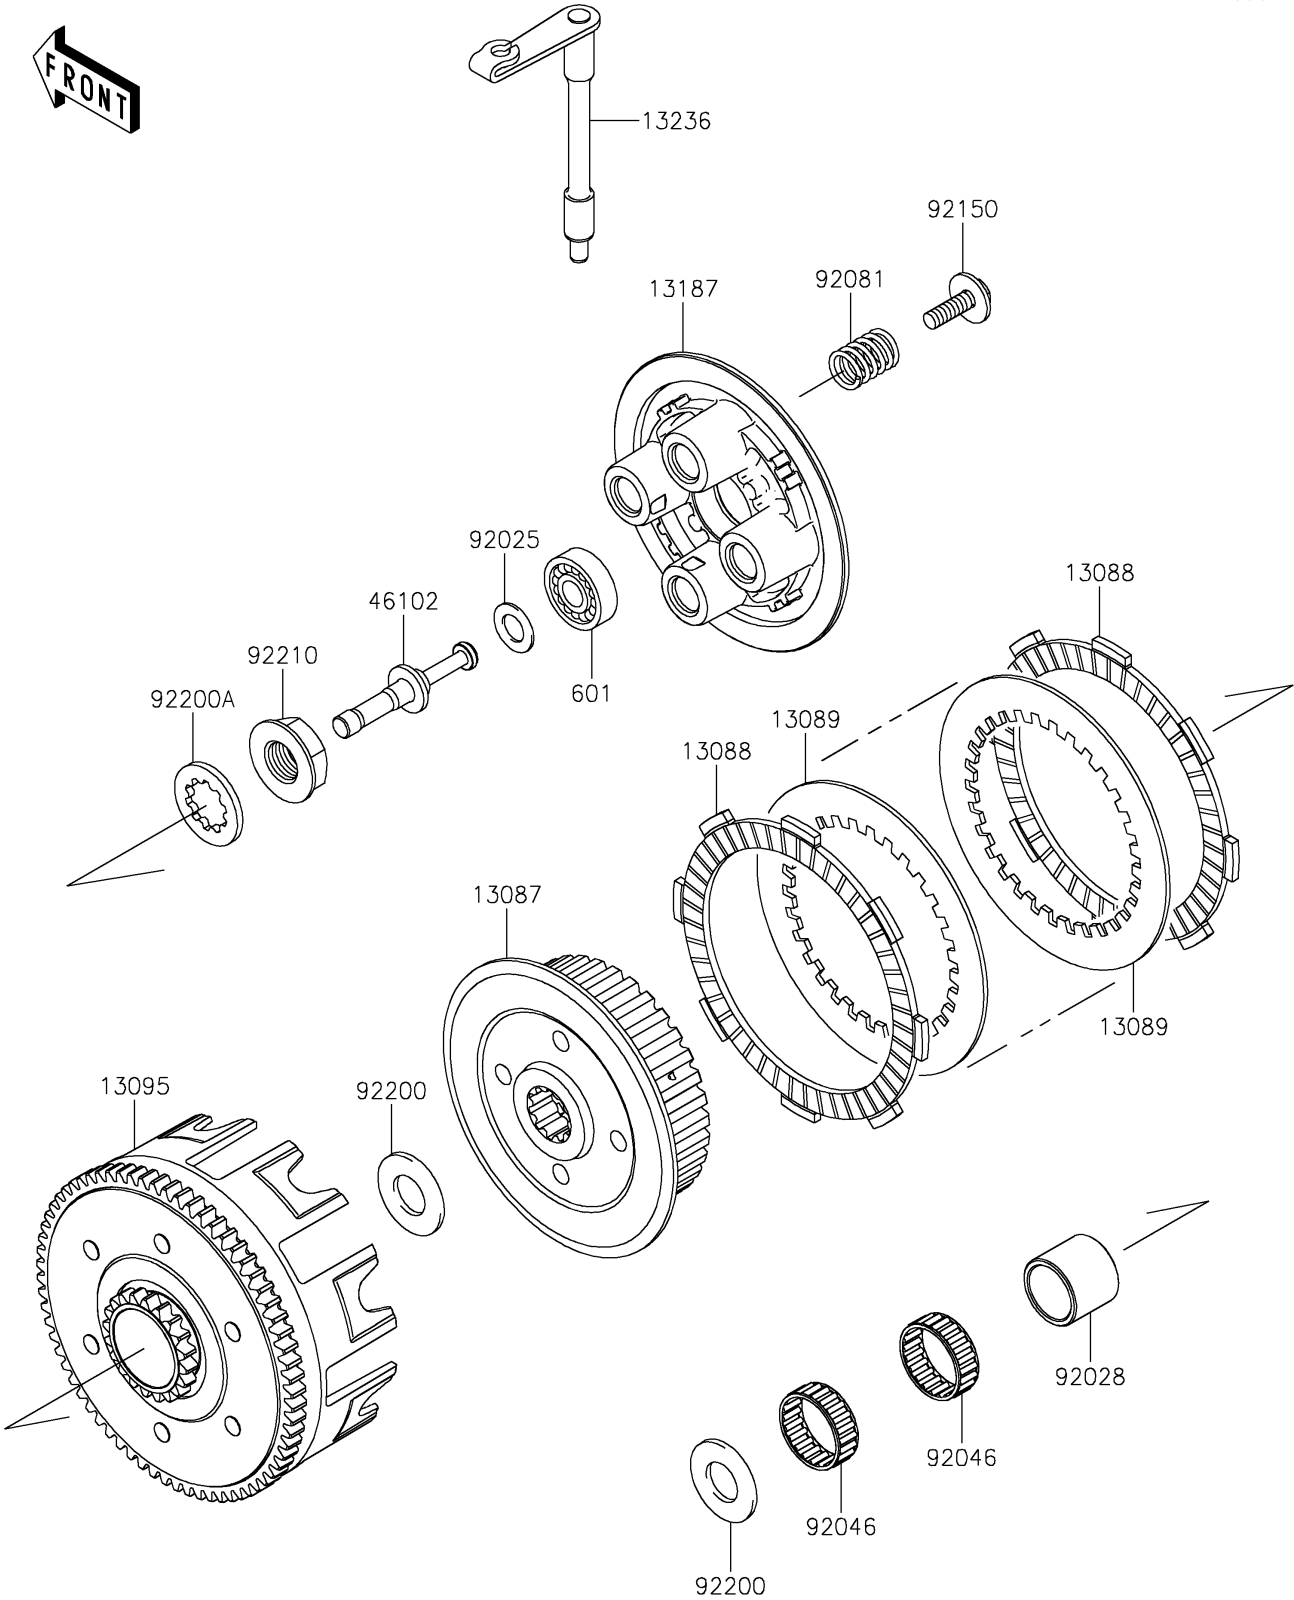

# 2022 KX™ 85 PARTS DIAGRAM

Clutch

E1350

## 2022 KX™85 PARTS LIST

### Clutch

ITEM NAME	PART NUMBER	QUANTITY
HUB-CLUTCH (Ref # 13087)	13087-1170	1
PLATE-FRICTION (Ref # 13088)	13088-1016	6
PLATE-CLUTCH (Ref # 13089)	13089-1120	5
HOUSING-COMP-CLUTCH (Ref # 13095)	13095-1406	1
PLATE-CLUTCH OPERATING (Ref # 13187)	13187-1013	1
LEVER-COMP,RELEASE (Ref # 13236)	13236-1298	1
ROD,CLUTCH RELEASE (Ref # 46102)	46102-1409	1
SHIM (Ref # 92025)	92025-1780	1
BUSHING,20X25X21.1 (Ref # 92028)	92028-1811	1
BEARING-NEEDLE,KT252910EG (Ref # 92046)	92046-1254	2
SPRING,CLUTCH (Ref # 92081)	92081-1492	4
BOLT,6X20,WASHER (Ref # 92150)	92150-1715	4
WASHER,20.3X33X2.0 (Ref # 92200)	92200-1351	2
WASHER,20X30X2.6 (Ref # 92200A)	92200-1352	1
NUT,16MM (Ref # 92210)	92210-1113	1
BEARING-BALL (Ref # 601)	601A6001	1