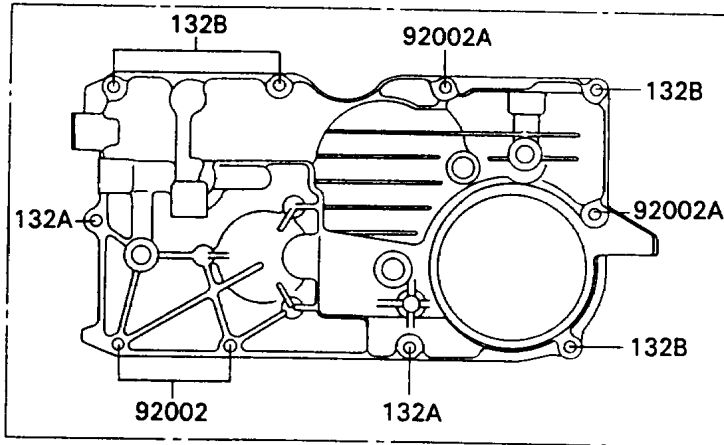

1991 Ninja® ZX™ -11 PARTS DIAGRAM

Breather Body/Oil Pan

1991 Ninja® ZX™ -11 PARTS LIST

Breather Body/Oil Pan

| ITEM NAME | PART NUMBER | QUANTITY |
|-----------|-------------|----------|
|-----------|-------------|----------|