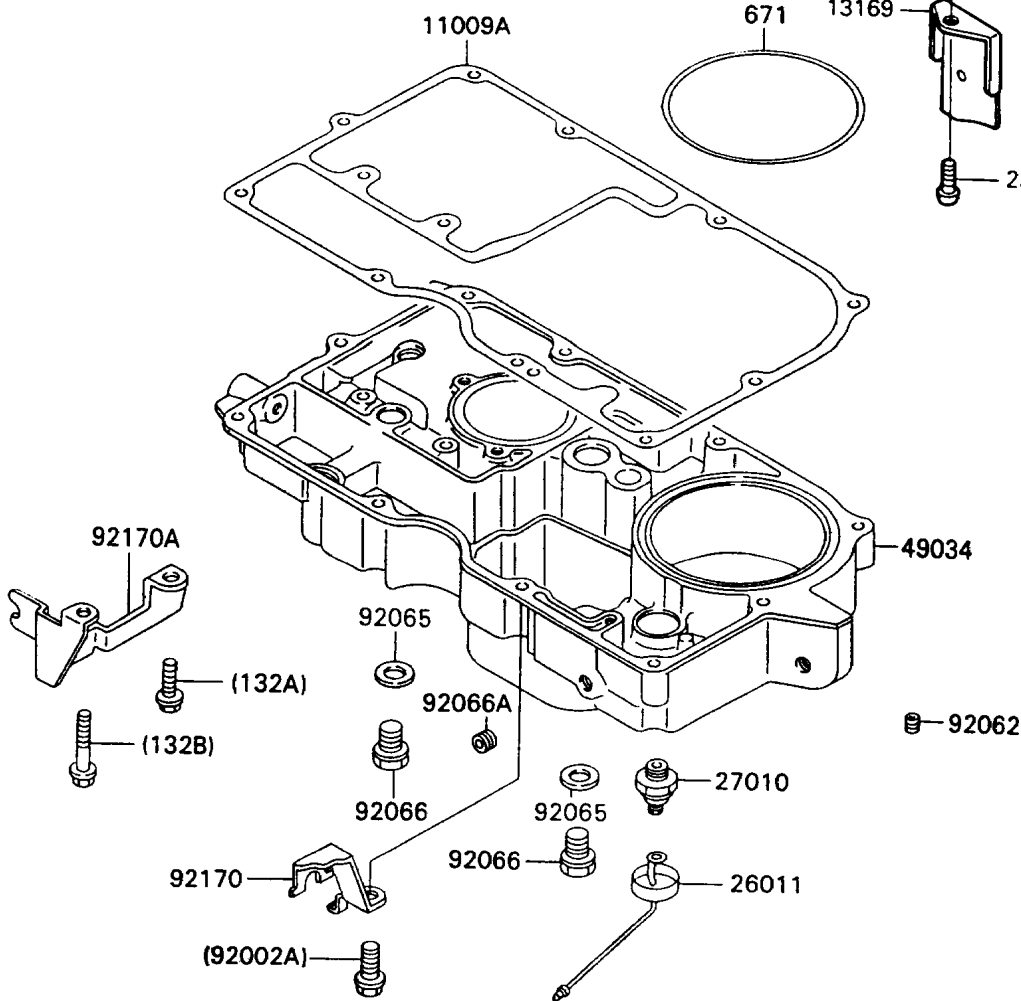

1991 Ninja® ZX™ -11 PARTS DIAGRAM

Breather Body/Oil Pan

1991 Ninja® ZX™ -11 PARTS LIST

Breather Body/Oil Pan

| ITEM NAME | PART NUMBER | QUANTITY |
|-----------|-------------|----------|
|-----------|-------------|----------|