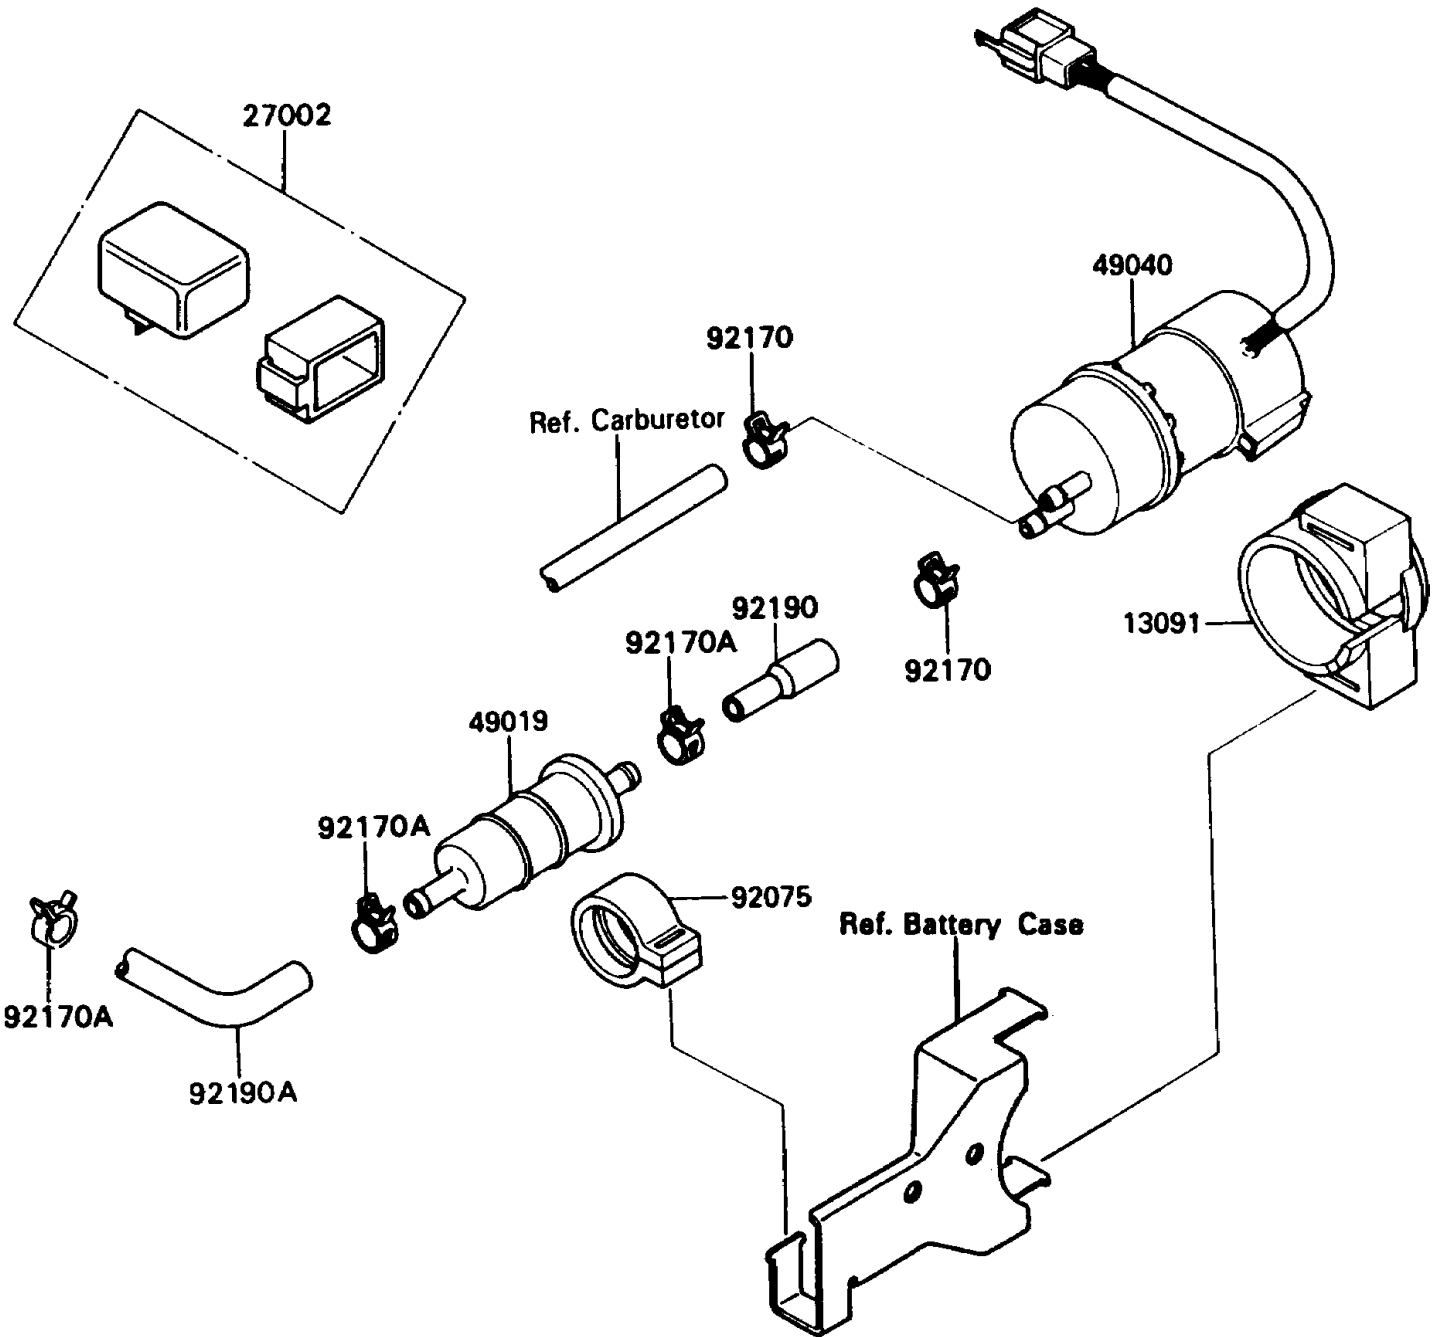

# 1990 Ninja® ZX™-11 PARTS DIAGRAM

Fuel Pump

E1520

## 1990 Ninja® ZX™-11 PARTS LIST

### Fuel Pump

ITEM NAME	PART NUMBER	QUANTITY
HOLDER (Ref # 13091)	13091-1512	1
RELAY-ASSY (Ref # 27002)	27002-1065	1
FILTER-FUEL (Ref # 49019)	49019-1055	1
PUMP-FUEL (Ref # 49040)	49040-1061	1
DAMPER,FUEL FILTER (Ref # 92075)	92075-1853	1
CLAMP,FUEL PUMP (Ref # 92170)	92170-1185	2
CLAMP (Ref # 92170A)	92170-1201	3
TUBE (Ref # 92190)	92190-1153	1
TUBE (Ref # 92190A)	92190-1155	1