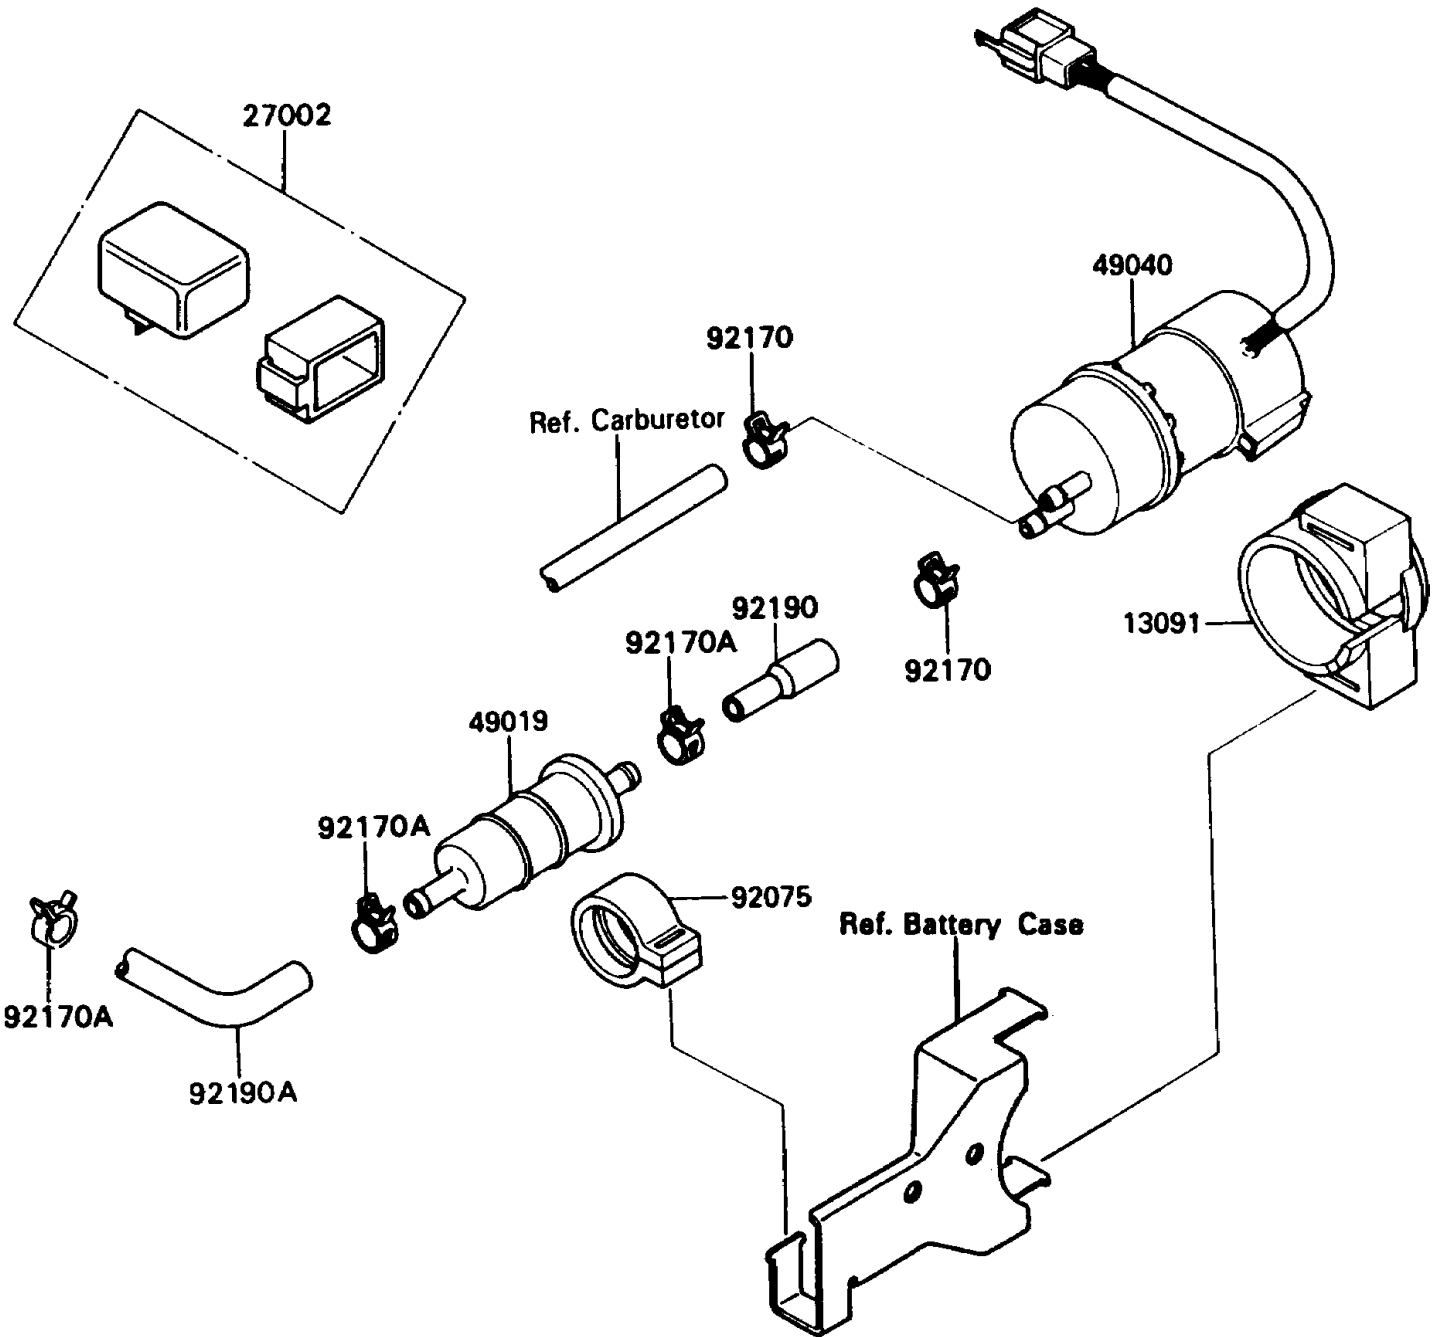

1992 Ninja® ZX™ -11 PARTS DIAGRAM

Fuel Pump

E1520

1992 Ninja® ZX™ -11 PARTS LIST

Fuel Pump

ITEM NAME	PART NUMBER	QUANTITY
HOLDER (Ref # 13091)	13091-1512	1
RELAY-ASSY (Ref # 27002)	27002-1065	1
FILTER-FUEL (Ref # 49019)	49019-1055	1
PUMP-FUEL (Ref # 49040)	49040-1061	1
DAMPER,FUEL FILTER (Ref # 92075)	92075-1853	1
CLAMP,FUEL PUMP (Ref # 92170)	92170-1185	2
CLAMP (Ref # 92170A)	92170-1201	3
TUBE (Ref # 92190)	92190-1153	1
TUBE (Ref # 92190A)	92190-1155	1