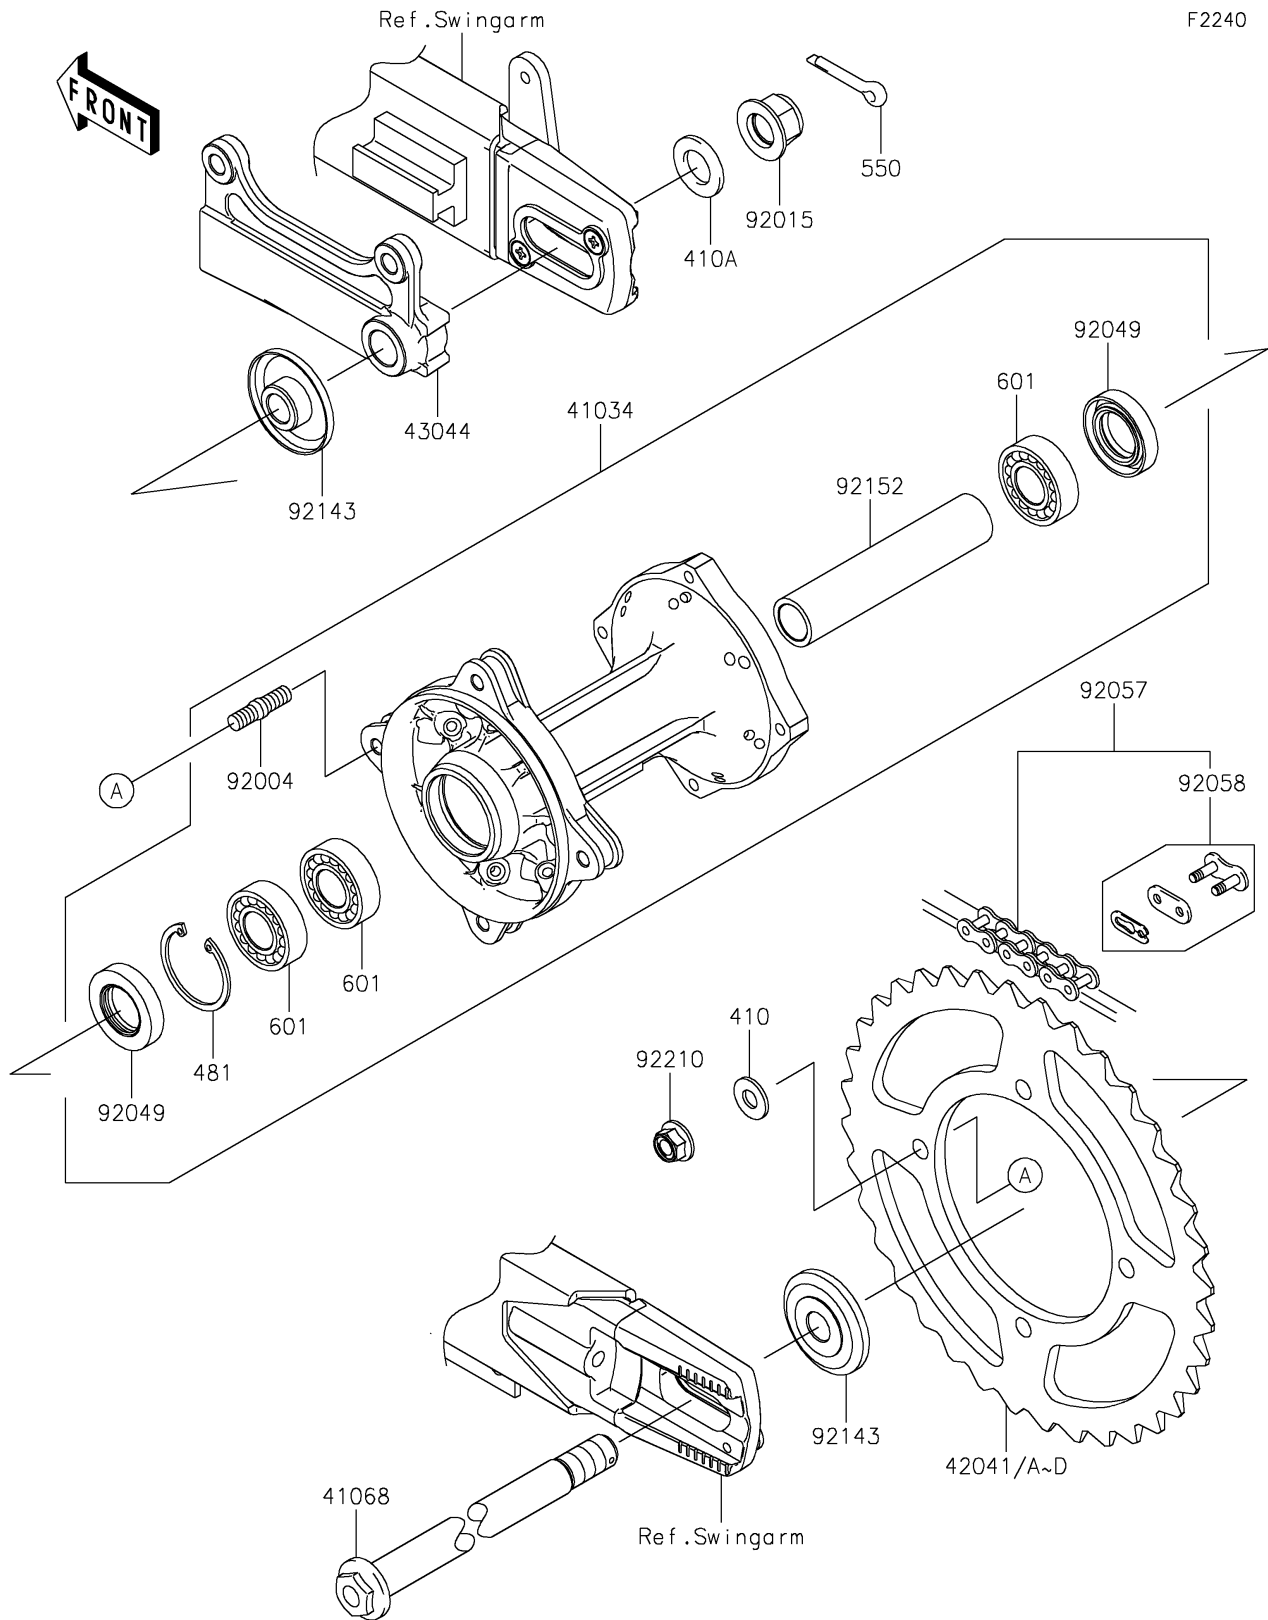

2025 KX™ 85 PARTS DIAGRAM

Rear Hub

2025 KX™ 85 PARTS LIST

Rear Hub

ITEM NAME	PART NUMBER	QUANTITY
DRUM-ASSY,REAR BRAKE (Ref # 41034)	41034-0570	1
AXLE,RR (Ref # 41068)	41068-1401	1
SPROCKET-HUB,51T (Ref # 42041)	42041-0189	1
SPROCKET-HUB,49T (Ref # 42041A)	42041-1207	1
SPROCKET-HUB,48T (Ref # 42041B)	42041-1227	1
SPROCKET-HUB,50T (Ref # 42041C)	42041-1228	1
SPROCKET-HUB,52T (Ref # 42041D)	42041-1245	1
HOLDER-COMP-CALIPER (Ref # 43044)	43044-1122	1
STUD,8X16 (Ref # 92004)	92004-0730	4
NUT,FLANGED,14MM (Ref # 92015)	92015-1401	1
SEAL-OIL (Ref # 92049)	92049-1469	2
CHAIN,DRIVE,DID420DS3X120L (Ref # 92057)	92057-0848	1
JOINT-CHAIN,DRIVE (Ref # 92058)	92058-0079	1
COLLAR,RR AXLE,L=12.5 (Ref # 92143)	92143-1938	2
COLLAR,RR BRAKE DRUM,L=95 (Ref # 92152)	92152-1090	1
NUT,FLANGED,LOCK,8MM (Ref # 92210)	92210-0493	4
WASHER-PLAIN-SMALL,8MM (Ref # 410)	410AA0800	4
WASHER-PLAIN-SMALL,14MM (Ref # 410A)	410AA1400	1
CIRCLIP-TYPE-C,35MM (Ref # 481)	481J3500	1
PIN-COTTER,2.5X20 (Ref # 550)	550AA2520	1
BEARING-BALL (Ref # 601)	601B6202UU	3