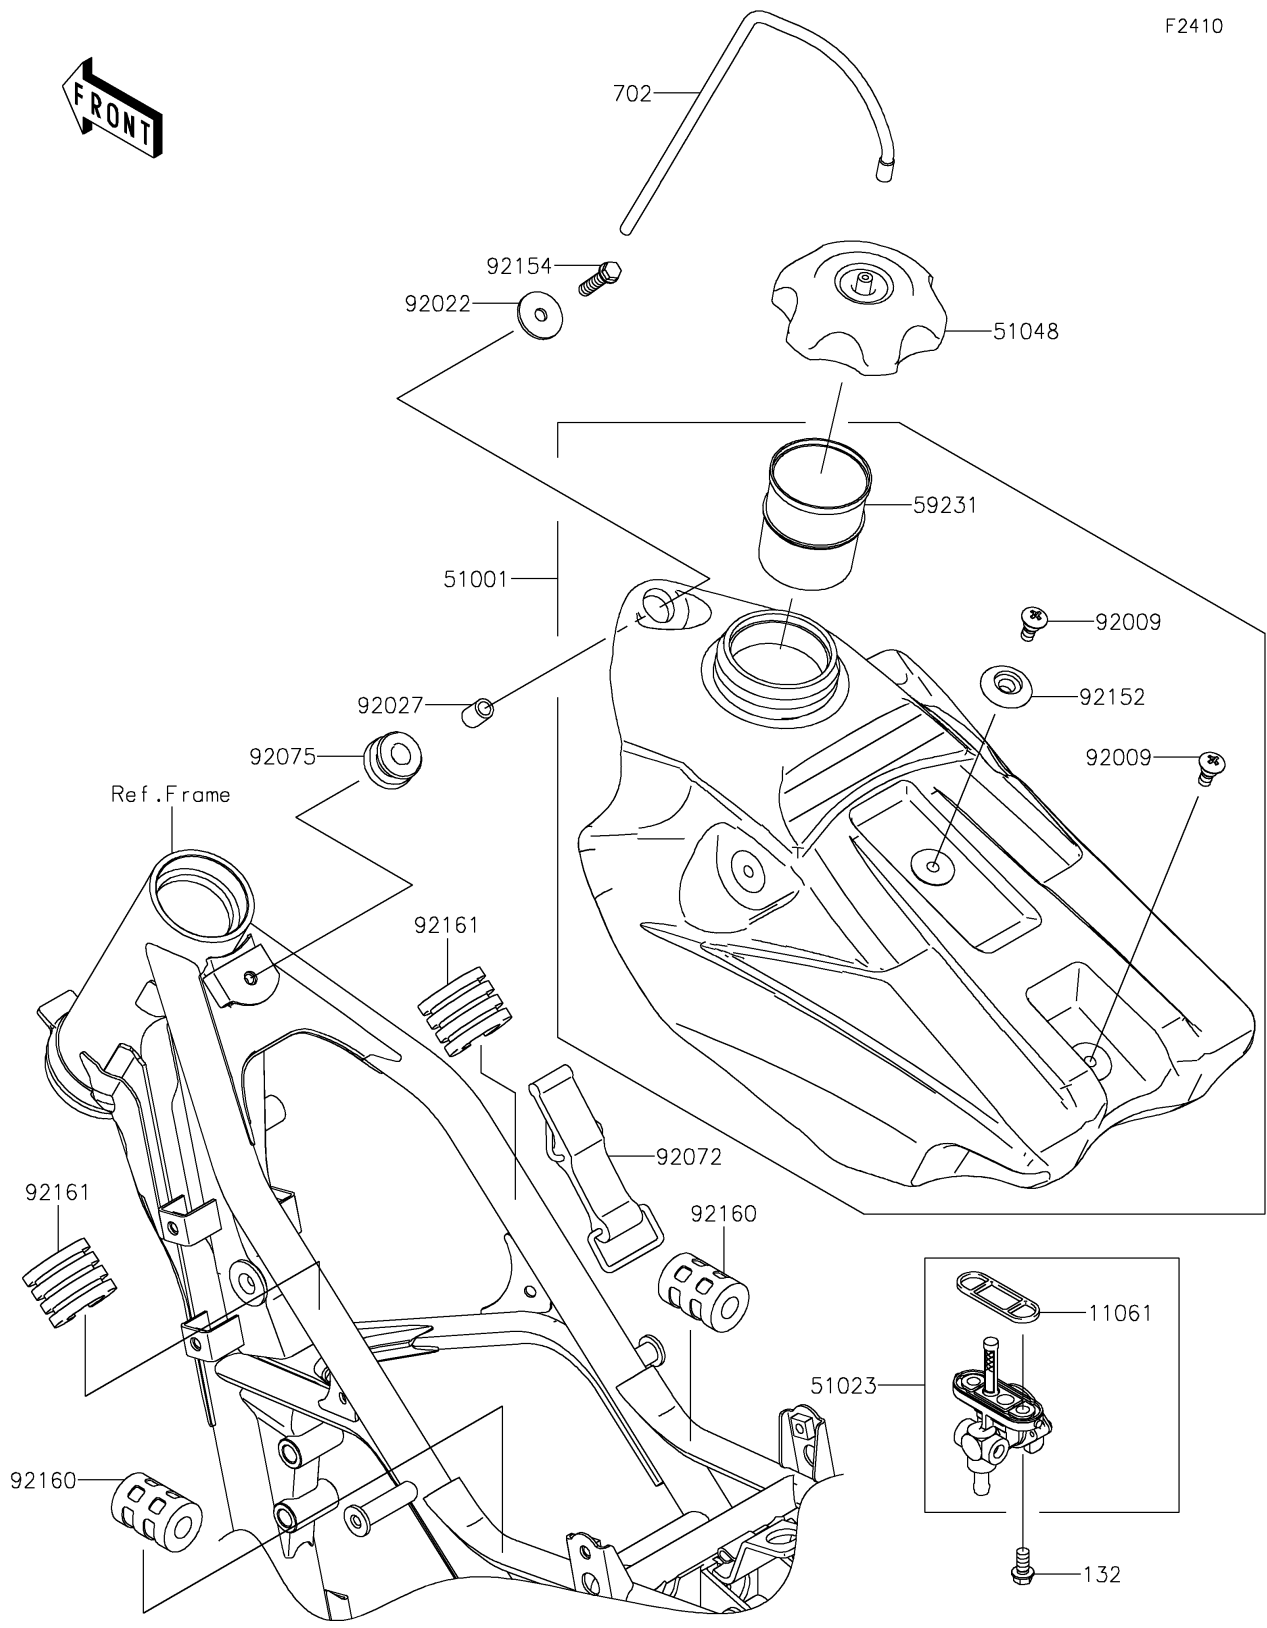

2022 KX™ 85 PARTS DIAGRAM

Fuel Tank

F2410

2022 KX™85 PARTS LIST

Fuel Tank

ITEM NAME	PART NUMBER	QUANTITY
GASKET,FUEL TAP (Ref # 11061)	11061-0181	1
TANK-COMP-FUEL (Ref # 51001)	51001-0776	1
TAP-ASSY,FUEL (Ref # 51023)	51023-0024	1
CAP-ASSY-TANK,FUEL (Ref # 51048)	51048-0009	1
FILLER (Ref # 59231)	59231-0019	1
SCREW,6MM (Ref # 92009)	92009-1971	2
WASHER,6.5X24X2 (Ref # 92022)	92022-1690	1
COLLAR,6.8X10X14 (Ref # 92027)	92027-1966	1
BAND,FUEL TANK (Ref # 92072)	92072-1229	1
DAMPER (Ref # 92075)	92075-1787	1
COLLAR (Ref # 92152)	92152-1346	1
BOLT,FLANGED,6X25 (Ref # 92154)	92154-0520	1
DAMPER,FUEL TANK (Ref # 92160)	92160-1236	2
DAMPER,FUEL TANK (Ref # 92161)	92161-1175	2
BOLT-FLANGED-SMALL,6X12 (Ref # 132)	132BA0612	2
TUBE-RUBBER (Ref # 702)	702A05340	1