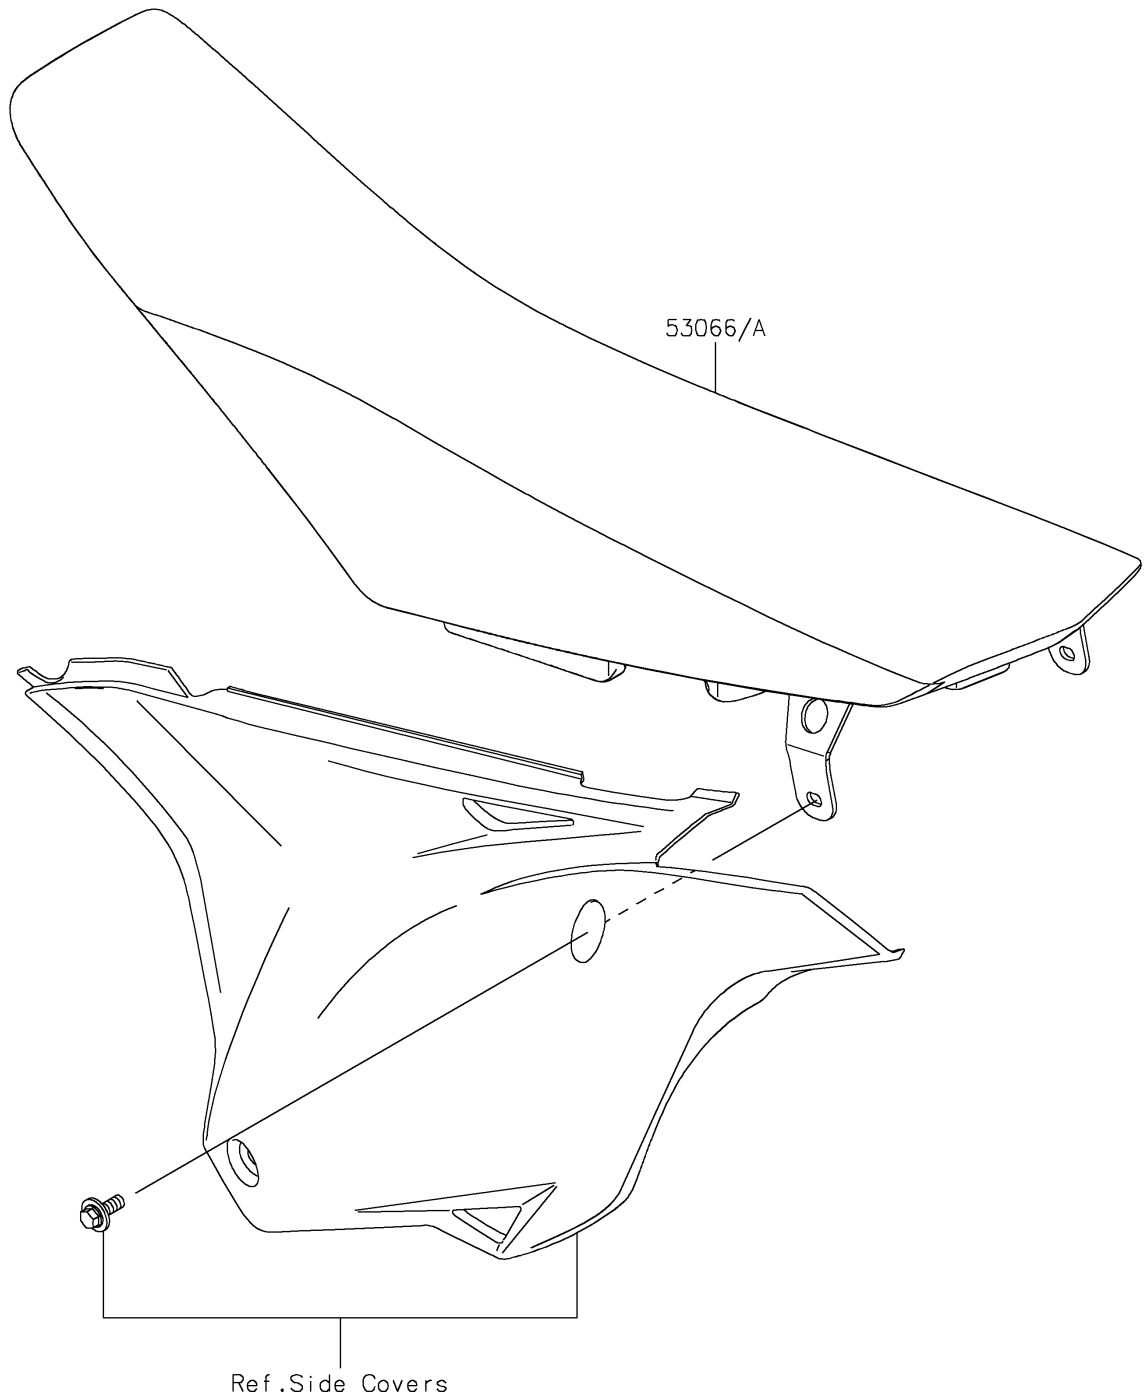

2024 KX™ 85 PARTS DIAGRAM

Seat

F2510

2024 KX™ 85 PARTS LIST

Seat

ITEM NAME	PART NUMBER	QUANTITY
SEAT-ASSY, GREEN/BLACK (Ref # 53066)	53066-0455-49F	1
SEAT-ASSY, N.L. GREEN+GRN/BLK (Ref # 53066A)	53066-0455-73L	1