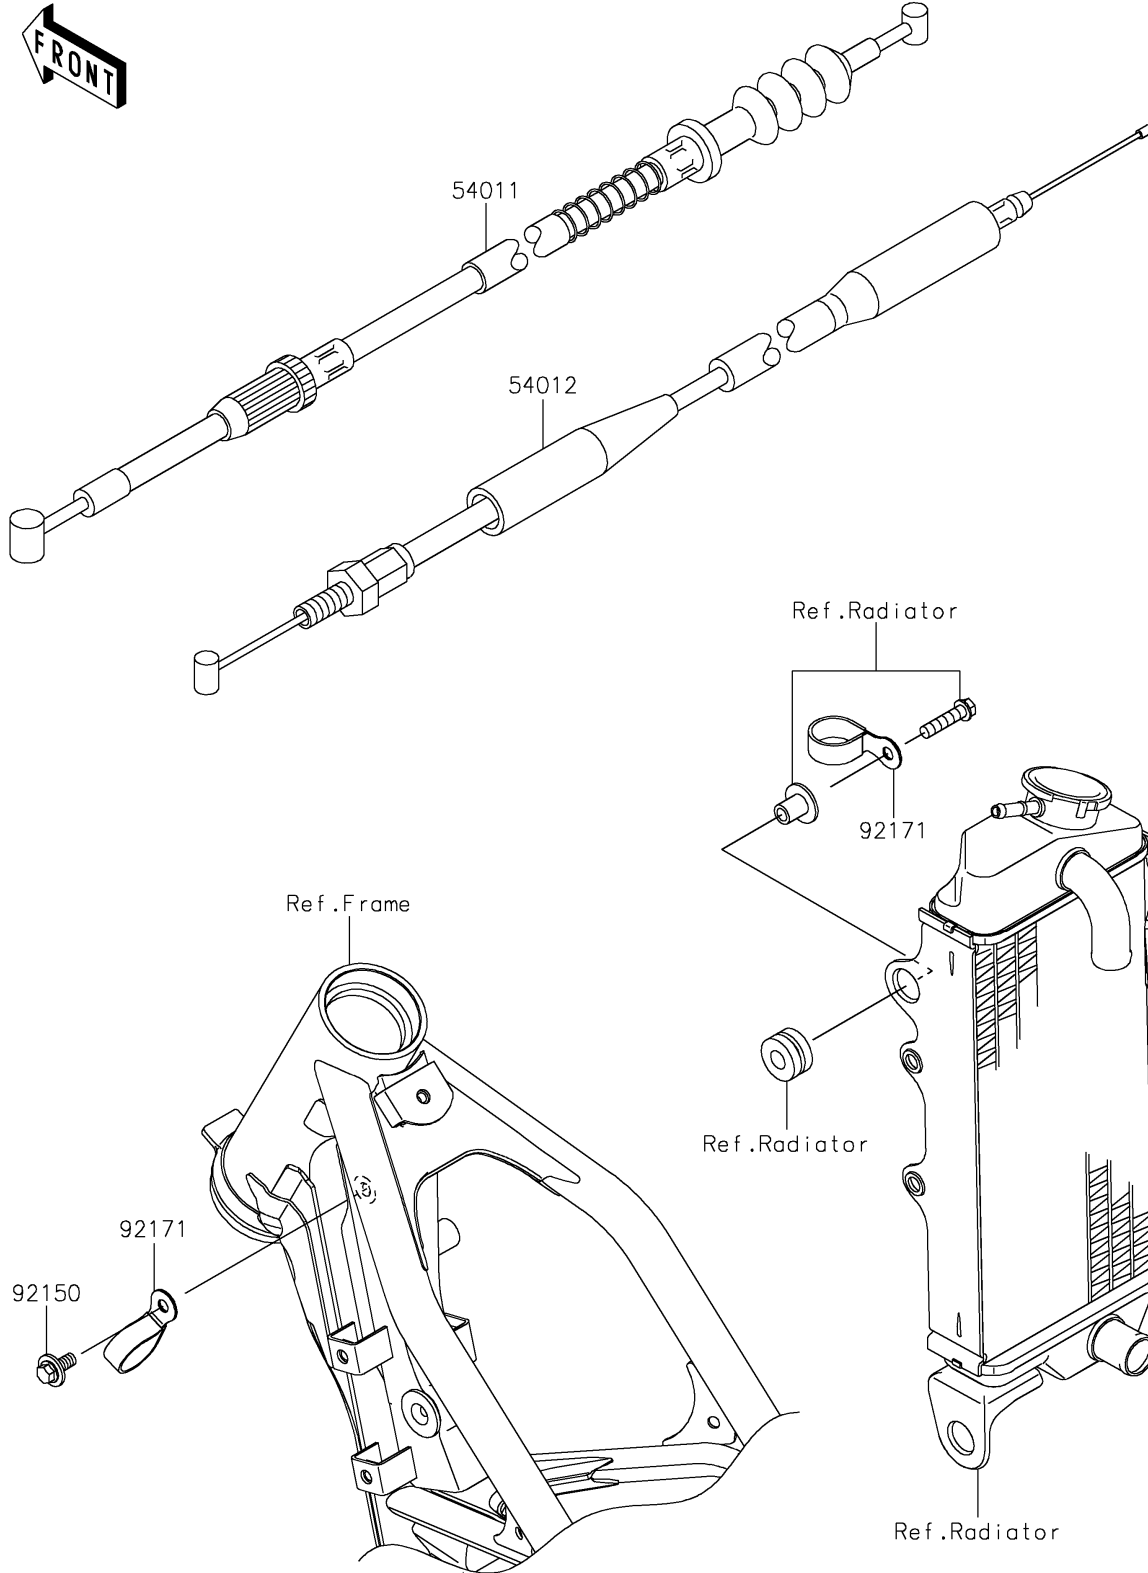

2024 KX™ 85 PARTS DIAGRAM

Cables

F2540

2024 KX™85 PARTS LIST

Cables

ITEM NAME	PART NUMBER	QUANTITY
CABLE-CLUTCH (Ref # 54011)	54011-0572	1
CABLE-THROTTLE (Ref # 54012)	54012-0595	1
BOLT,6X14 (Ref # 92150)	92150-1340	1
CLAMP (Ref # 92171)	92171-1279	2