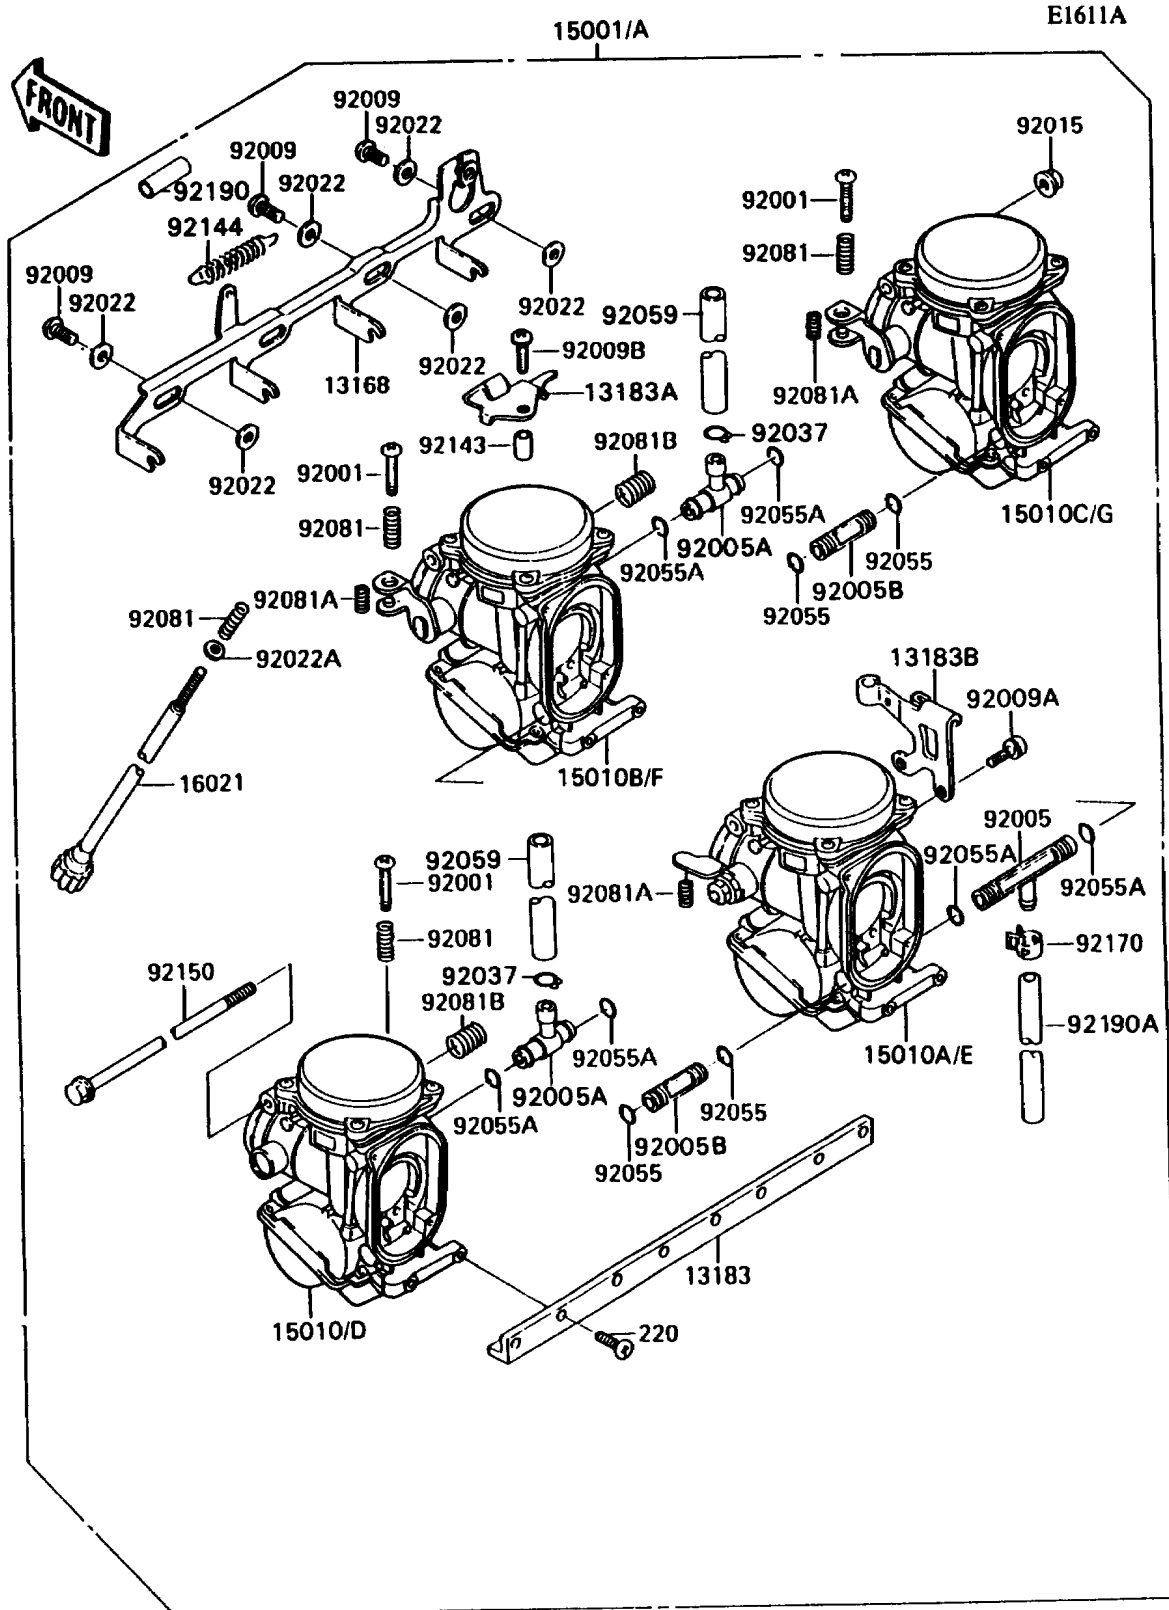

# 1992 Ninja® ZX™ -11 PARTS DIAGRAM

Carburetor(ZXT10CE015043&NAMI.)

# 1992 Ninja® ZX™ -11 PARTS LIST

Carburetor(ZXT10CE015043&NAMI.)

ITEM NAME	PART NUMBER	QUANTITY
-----------	-------------	----------