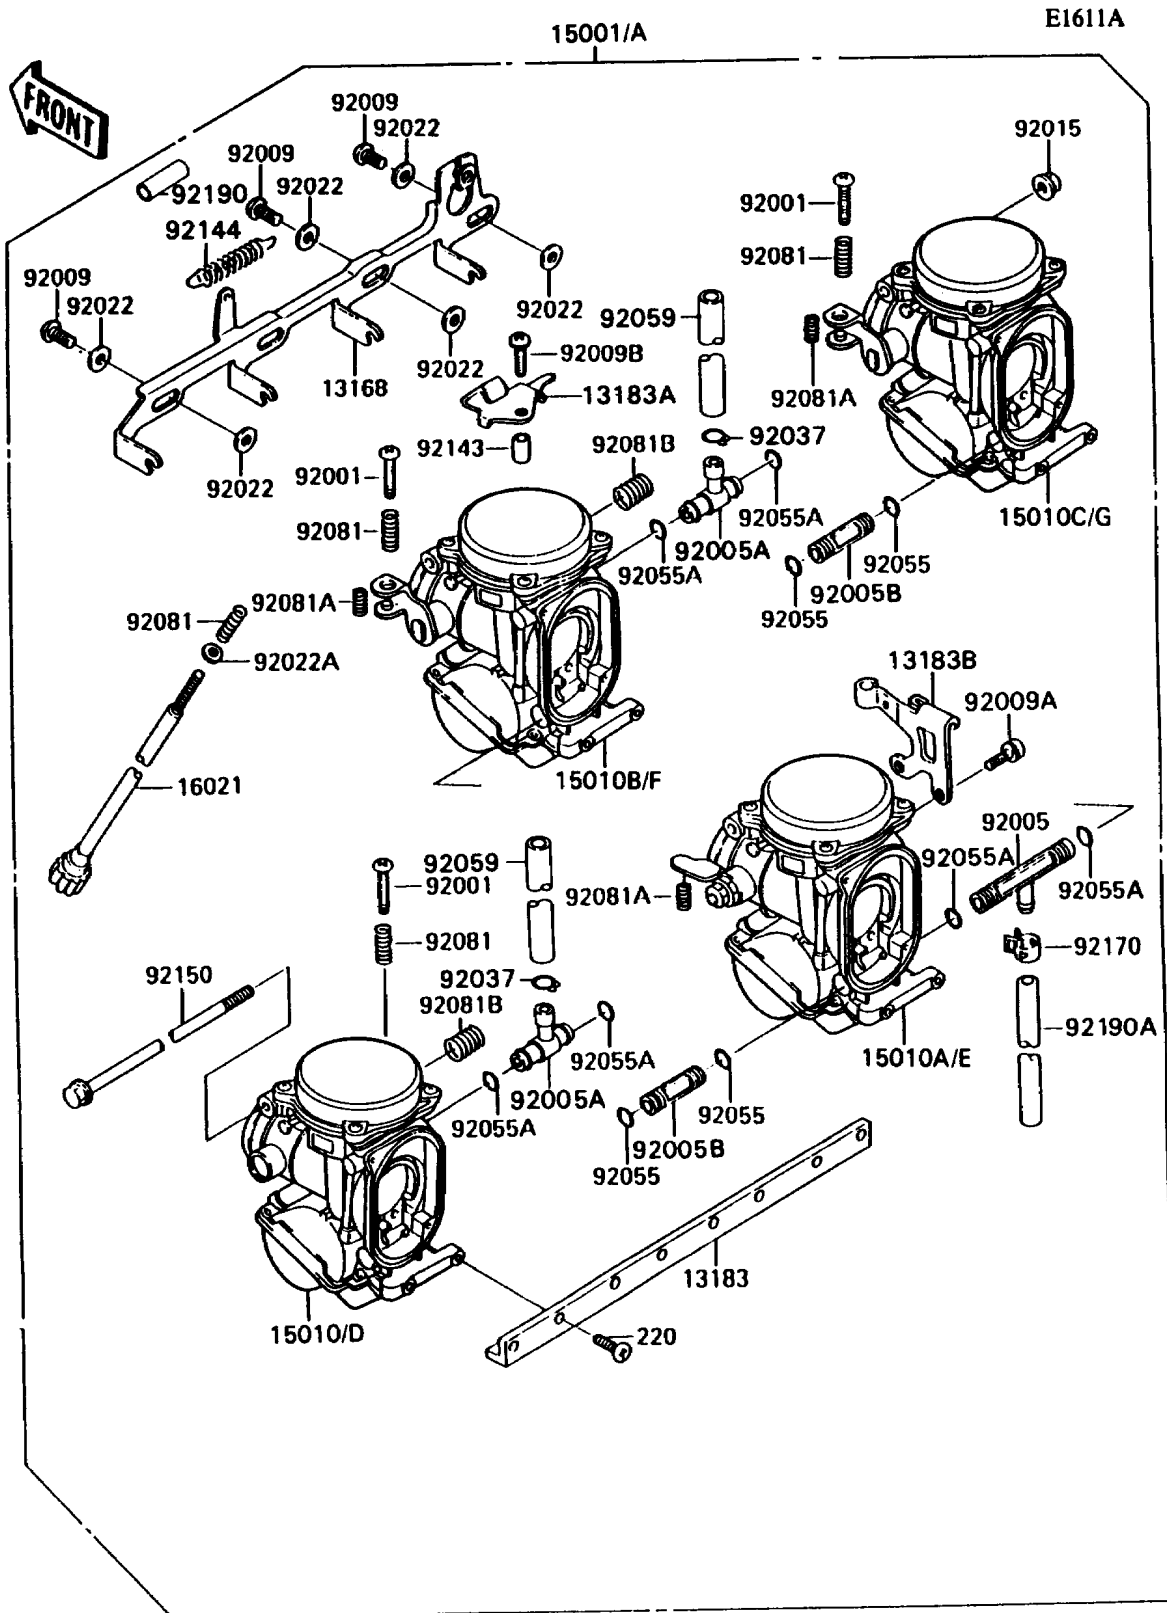

# 1993 Ninja® ZX™ -11 PARTS DIAGRAM

Carburetor(ZXT10CE015043&NAMI.)

# 1993 Ninja® ZX™ -11 PARTS LIST

Carburetor(ZXT10CE015043&NAMI.)

ITEM NAME	PART NUMBER	QUANTITY
LEVER,STARTER (Ref # 13168)	13168-1405	1
PLATE,CARBURETOR,STAY (Ref # 13183)	13183-1321	1
PLATE,STARTER CABLE (Ref # 13183A)	13183-1592	1
PLATE,THROTTLE CABLE (Ref # 13183B)	13183-1606	1
CARBURETOR-ASSY (Ref # 15001)	15001-1746	1
CARBURETOR,LH,OUTSIDE (Ref # 15010)	15010-1281	1
CARBURETOR,LH,INSIDE (Ref # 15010A)	15010-1282	1
CARBURETOR,RH,INSIDE (Ref # 15010B)	15010-1283	1
CARBURETOR,RH,OUTSIDE (Ref # 15010C)	15010-1284	1
SCREW-THROTTLE STOP (Ref # 16021)	16021-1131	1
BOLT,THROTTLE ADJUST (Ref # 92001)	92001-1998	3
FITTING,FUEL,T-TYPE (Ref # 92005)	92005-1108	1
FITTING,T-TYPE (Ref # 92005A)	92005-1125	2
FITTING (Ref # 92005B)	92005-1157	2
SCREW (Ref # 92009)	92009-1262	3
SCREW,5X10 (Ref # 92009A)	92009-1365	1
SCREW,4X18 (Ref # 92009B)	92009-1632	1
NUT,FLANGED,5MM (Ref # 92015)	92015-1259	1
WASHER,6.1X11X0.8,POLYACETAL (Ref # 92022)	92022-1199	6
WASHER,PLAIN,STOP SPRING (Ref # 92022A)	92022-1480	1
CLAMP,TUBE (Ref # 92037)	92037-1194	2
RING-O (Ref # 92055)	92055-1004	4
RING-O,FUEL FITTING (Ref # 92055A)	92055-1223	8
TUBE,7X11X45 (Ref # 92059)	92059-1738	2
SPRING,THROTTLE ADJUST UPP (Ref # 92081)	92081-1620	4
SPRING,THROTTLE ADJUST LWR (Ref # 92081A)	92081-1621	3
SPRING,THROTTLE ADJUST CNT (Ref # 92081B)	92081-1622	3
COLLAR,4X5.2X9.6 (Ref # 92143)	92143-1265	1
SPRING,STARTER LEVER (Ref # 92144)	92144-1518	1

# 1993 Ninja® ZX™ -11 PARTS LIST

Carburetor(ZXT10CE015043&NAMI.)

ITEM NAME	PART NUMBER	QUANTITY
BOLT,5X305 (Ref # 92150)	92150-1211	1
CLAMP,TUBE (Ref # 92170)	92170-1051	1
TUBE,STARTER SPRING (Ref # 92190)	92190-1157	1
TUBE,7.3X12.5X127 (Ref # 92190A)	92190-1161	1
SCREW-PAN-CROS,5X14 (Ref # 220)	220D0514	8