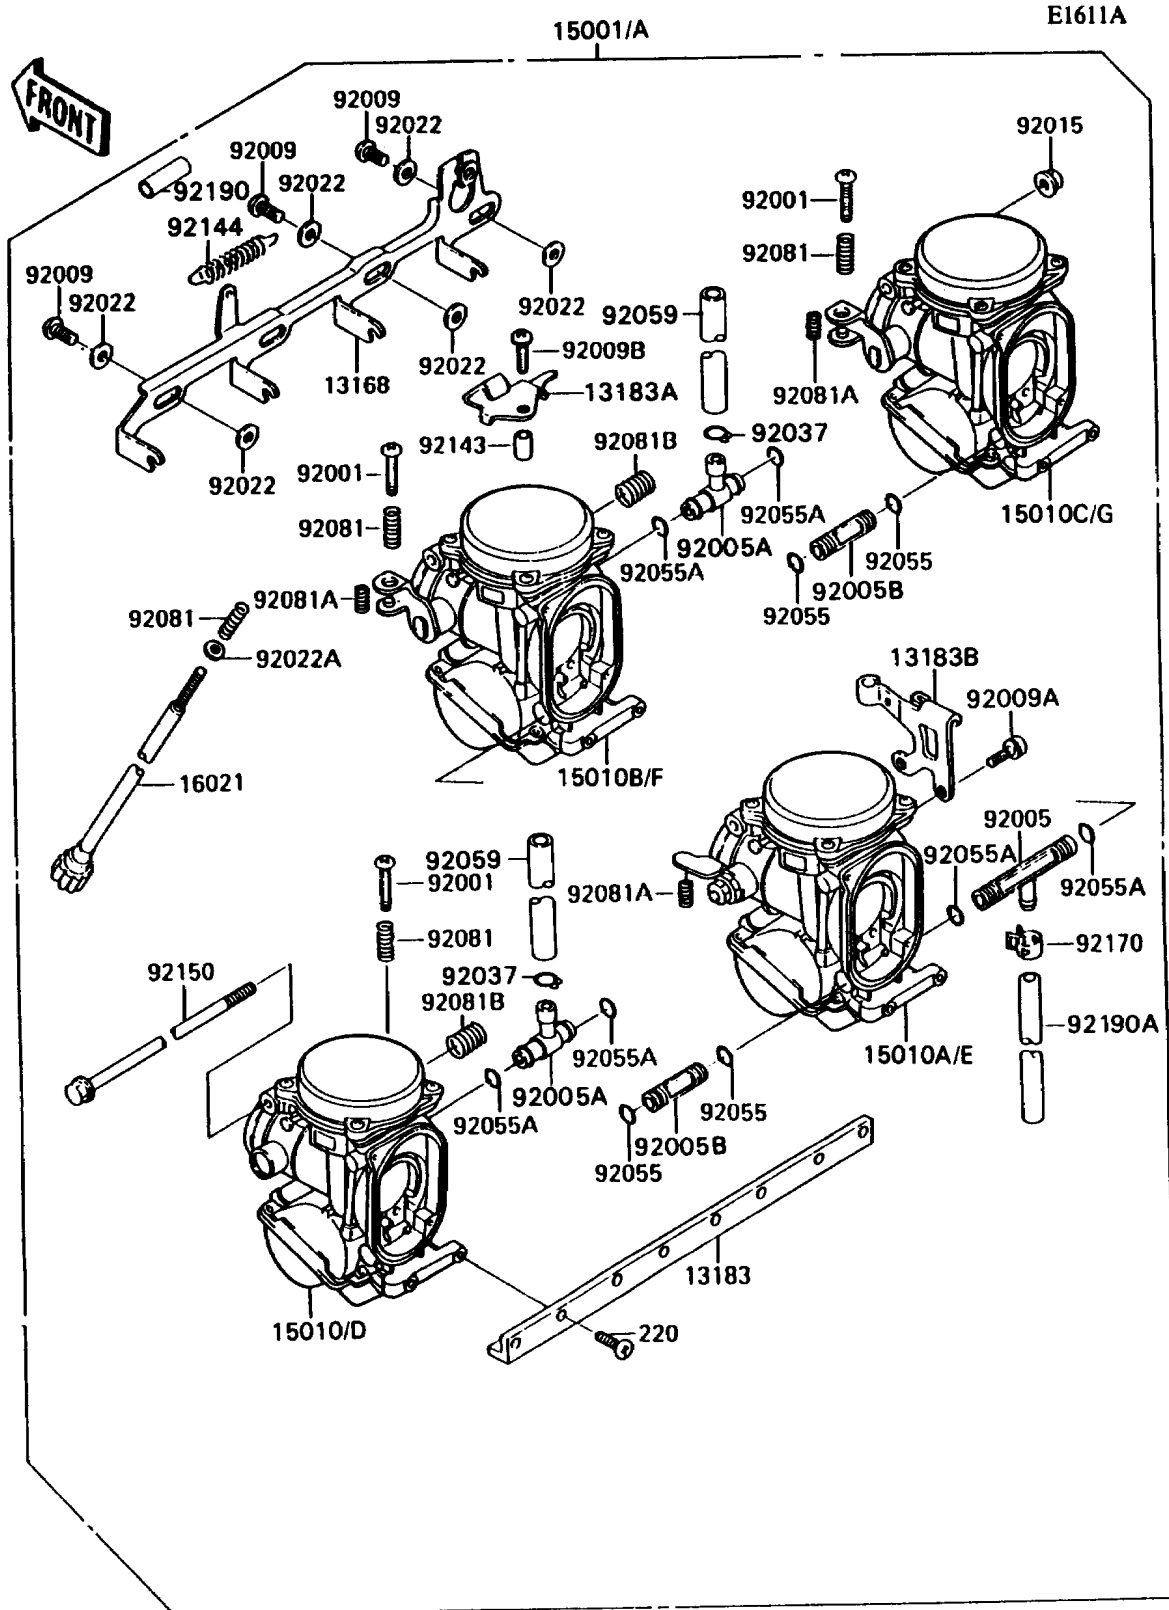

1993 Ninja® ZX™ -11 PARTS DIAGRAM

Carburetor(ZXT10CE015043&NAMI.)

1993 Ninja® ZX™ -11 PARTS LIST

Carburetor(ZXT10CE015043&NAMI.)

ITEM NAME	PART NUMBER	QUANTITY
LEVER,STARTER (Ref # 13168)	13168-1405	1
PLATE,CARBURETOR,STAY (Ref # 13183)	13183-1321	1
PLATE,STARTER CABLE (Ref # 13183A)	13183-1592	1
PLATE,THROTTLE CABLE (Ref # 13183B)	13183-1606	1
CARBURETOR-ASSY (Ref # 15001)	15001-1746	1
CARBURETOR,LH,OUTSIDE (Ref # 15010)	15010-1281	1
CARBURETOR,LH,INSIDE (Ref # 15010A)	15010-1282	1
CARBURETOR,RH,INSIDE (Ref # 15010B)	15010-1283	1
CARBURETOR,RH,OUTSIDE (Ref # 15010C)	15010-1284	1
SCREW-THROTTLE STOP (Ref # 16021)	16021-1131	1
BOLT,THROTTLE ADJUST (Ref # 92001)	92001-1998	3
FITTING,FUEL,T-TYPE (Ref # 92005)	92005-1108	1
FITTING,T-TYPE (Ref # 92005A)	92005-1125	2
FITTING (Ref # 92005B)	92005-1157	2
SCREW (Ref # 92009)	92009-1262	3
SCREW,5X10 (Ref # 92009A)	92009-1365	1
SCREW,4X18 (Ref # 92009B)	92009-1632	1
NUT,FLANGED,5MM (Ref # 92015)	92015-1259	1
WASHER,6.1X11X0.8,POLYACETAL (Ref # 92022)	92022-1199	6
WASHER,PLAIN,STOP SPRING (Ref # 92022A)	92022-1480	1
CLAMP,TUBE (Ref # 92037)	92037-1194	2
RING-O (Ref # 92055)	92055-1004	4
RING-O,FUEL FITTING (Ref # 92055A)	92055-1223	8
TUBE,7X11X45 (Ref # 92059)	92059-1738	2
SPRING,THROTTLE ADJUST UPP (Ref # 92081)	92081-1620	4
SPRING,THROTTLE ADJUST LWR (Ref # 92081A)	92081-1621	3
SPRING,THROTTLE ADJUST CNT (Ref # 92081B)	92081-1622	3
COLLAR,4X5.2X9.6 (Ref # 92143)	92143-1265	1
SPRING,STARTER LEVER (Ref # 92144)	92144-1518	1

1993 Ninja® ZX™ -11 PARTS LIST

Carburetor(ZXT10CE015043&NAMI.)

ITEM NAME	PART NUMBER	QUANTITY
BOLT,5X305 (Ref # 92150)	92150-1211	1
CLAMP,TUBE (Ref # 92170)	92170-1051	1
TUBE,STARTER SPRING (Ref # 92190)	92190-1157	1
TUBE,7.3X12.5X127 (Ref # 92190A)	92190-1161	1
SCREW-PAN-CROS,5X14 (Ref # 220)	220D0514	8