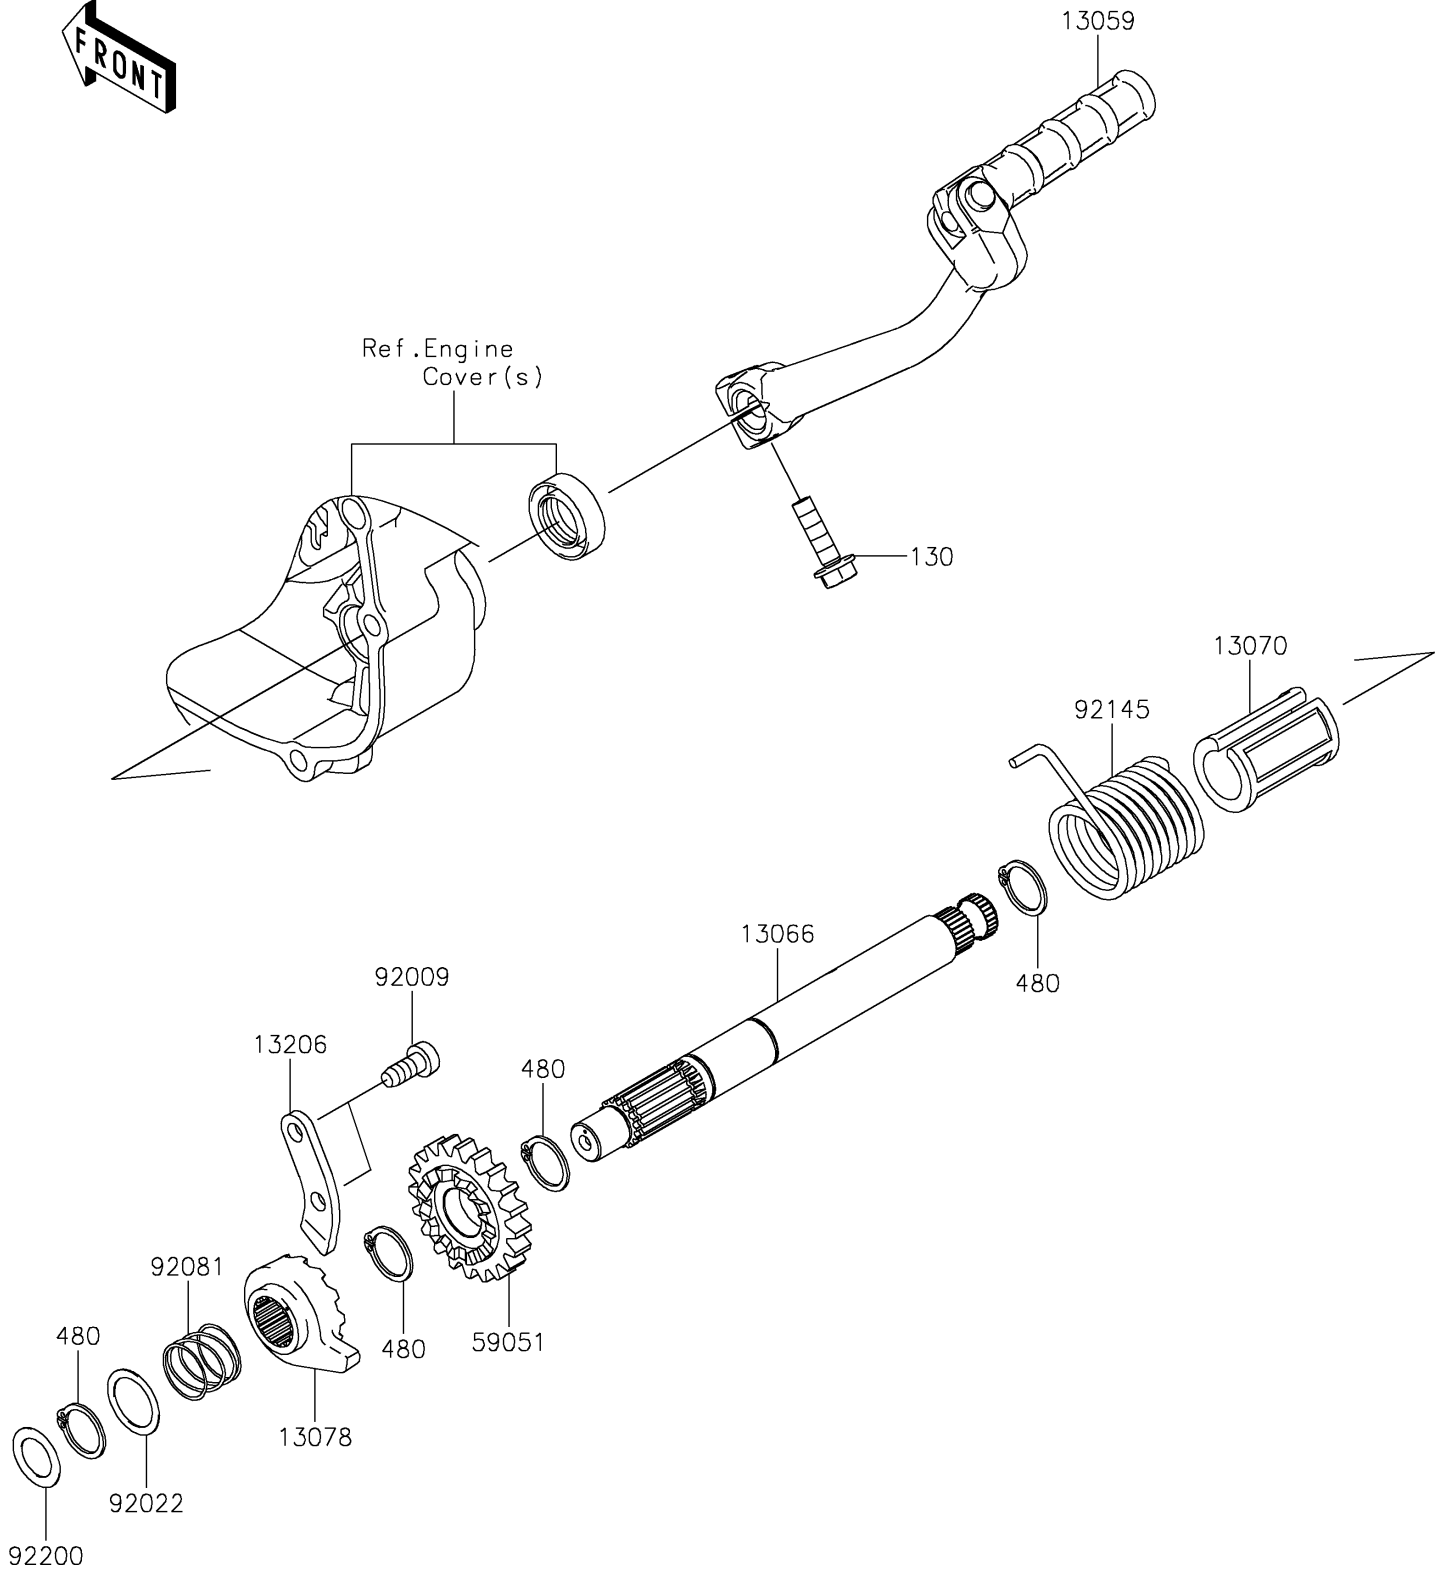

2024 KLX®110R PARTS DIAGRAM

Kickstarter Mechanism

E1340

2024 KLX®110R PARTS LIST

Kickstarter Mechanism

ITEM NAME	PART NUMBER	QUANTITY
LEVER-KICK (Ref # 13059)	13059-0046	1
SHAFT-KICK (Ref # 13066)	13066-0062	1
GUIDE,KICK SHAFT (Ref # 13070)	13070-1035	1
RATCHET (Ref # 13078)	13078-0557	1
GUIDE-KICK (Ref # 13206)	13206-1006	1
GEAR-SPUR (Ref # 59051)	59051-0715	1
SCREW,TAPPING (Ref # 92009)	92009-1104	2
WASHER,16.8X22X0.5 (Ref # 92022)	92022-315	1
SPRING,RATCHET (Ref # 92081)	92081-122	1
SPRING,KICK STARTER (Ref # 92145)	92145-0626	1
WASHER,13.2X20X0.5 (Ref # 92200)	92200-0571	1
BOLT-FLANGED,6X22 (Ref # 130)	130CA0622	1
CIRCLIP-TYPE-C,16MM (Ref # 480)	480J1600	4