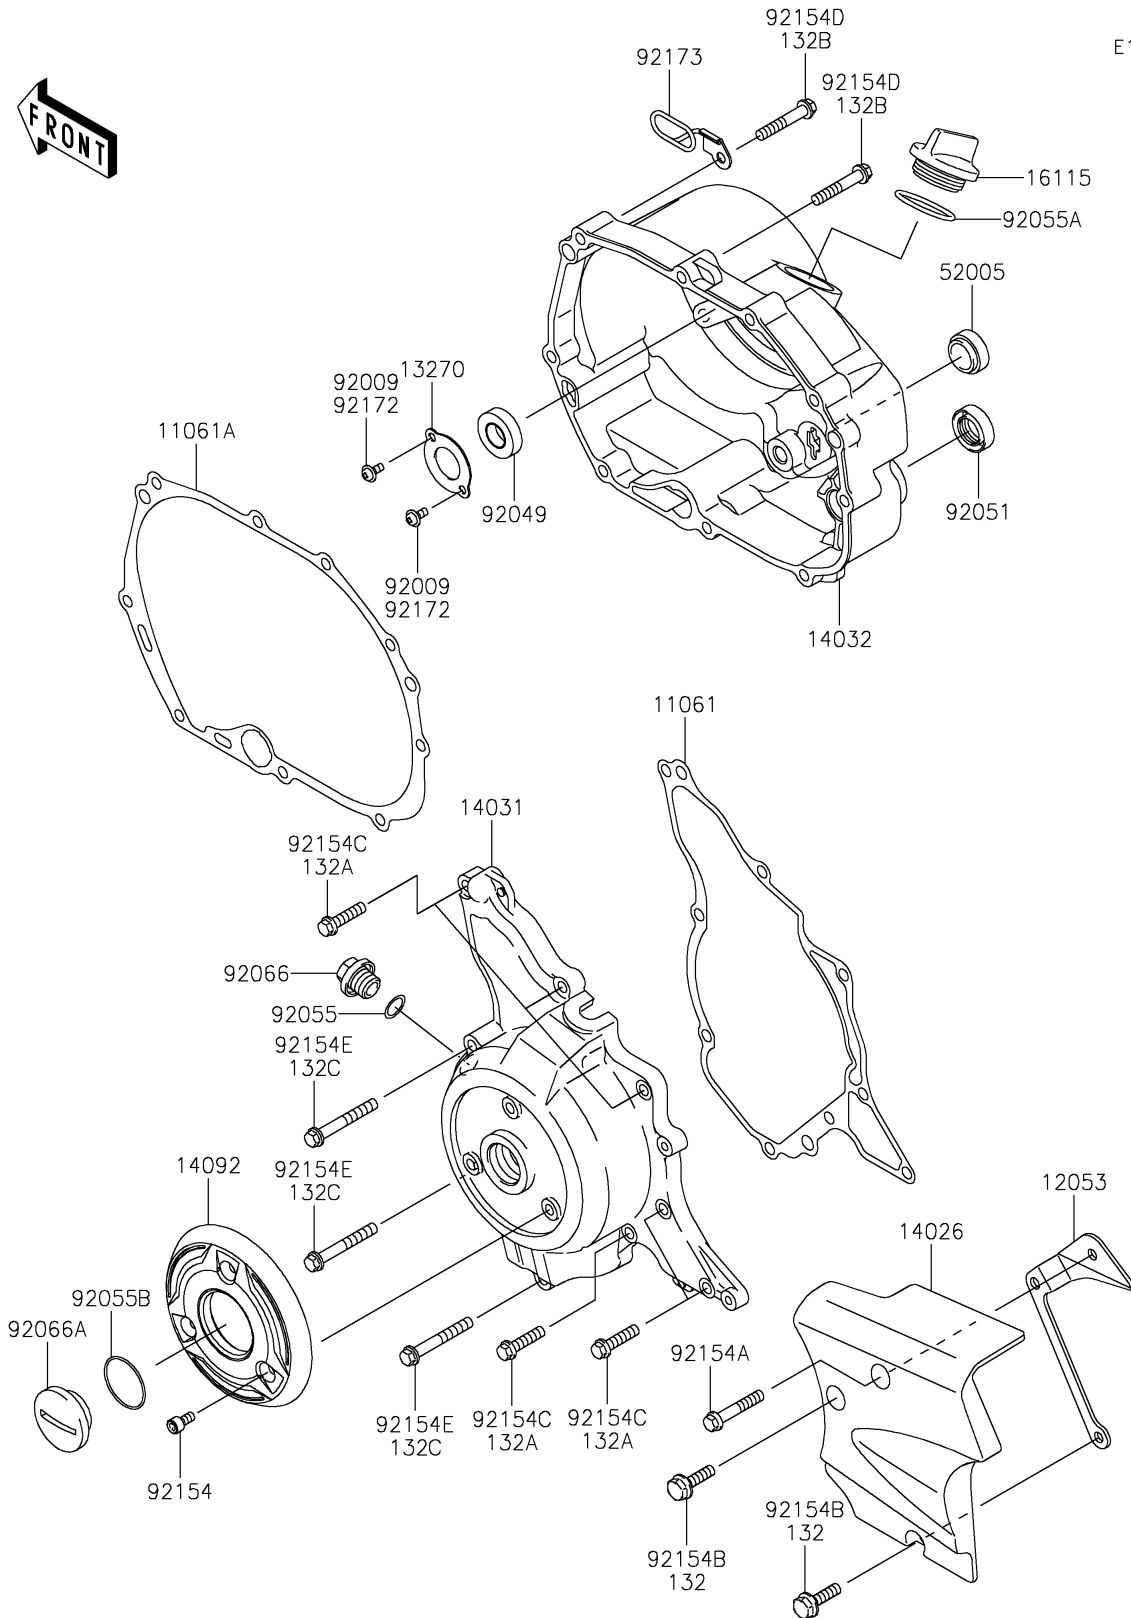

2023 KLX®110R PARTS DIAGRAM

Engine Cover(s)

E1431

2023 KLX®110R PARTS LIST

Engine Cover(s)

ITEM NAME	PART NUMBER	QUANTITY
GASKET,GENERATOR COVER (Ref # 11061)	11061-0257	1
GASKET,CLUTCH COVER (Ref # 11061A)	11061-0426	1
GUIDE-CHAIN (Ref # 12053)	12053-0164	1
PLATE (Ref # 13270)	13270-1800	1
COVER-CHAIN (Ref # 14026)	14026-0070	1
COVER-GENERATOR,SILVER (Ref # 14031)	14031-0119-GS	1
COVER-CLUTCH (Ref # 14032)	14032-0129	1
COVER (Ref # 14092)	14092-0029	1
CAP-OIL FILLER (Ref # 16115)	16115-1068	1
GAUGE,OIL LEVEL (Ref # 52005)	52005-0019	1
SCREW (Ref # 92009)	92009-1745	2
SEAL-OIL,S 12 28 7 HS (Ref # 92049)	92049-0051	1
SEAL-OIL,TB16267 (Ref # 92051)	92051-003	1
RING-O,14.8X2.4 (Ref # 92055)	92055-0194	1
RING-O,31.5X2.6 (Ref # 92055A)	92055-049	1
RING-O,25.7X2.4 (Ref # 92055B)	92055-0763	1
PLUG,14X10 (Ref # 92066)	92066-0724	1
PLUG,GENERATOR COVER CAP (Ref # 92066A)	92066-1565	1
BOLT,SOCKET,5X10 (Ref # 92154)	92154-0789	3
BOLT,FLANGED,6X35 (Ref # 92154A)	92154-1297	1
CLAMP,DRAIN TUBE (Ref # 92173)	92173-1067	1
BOLT-FLANGED-SMALL,6X20 (Ref # 132)	132BD0620	2
BOLT-FLANGED-SMALL,6X25 (Ref # 132A)	132BD0625	6
BOLT-FLANGED-SMALL,6X35 (Ref # 132B)	132BD0635	9
BOLT-FLANGED-SMALL,6X45 (Ref # 132C)	132BD0645	3