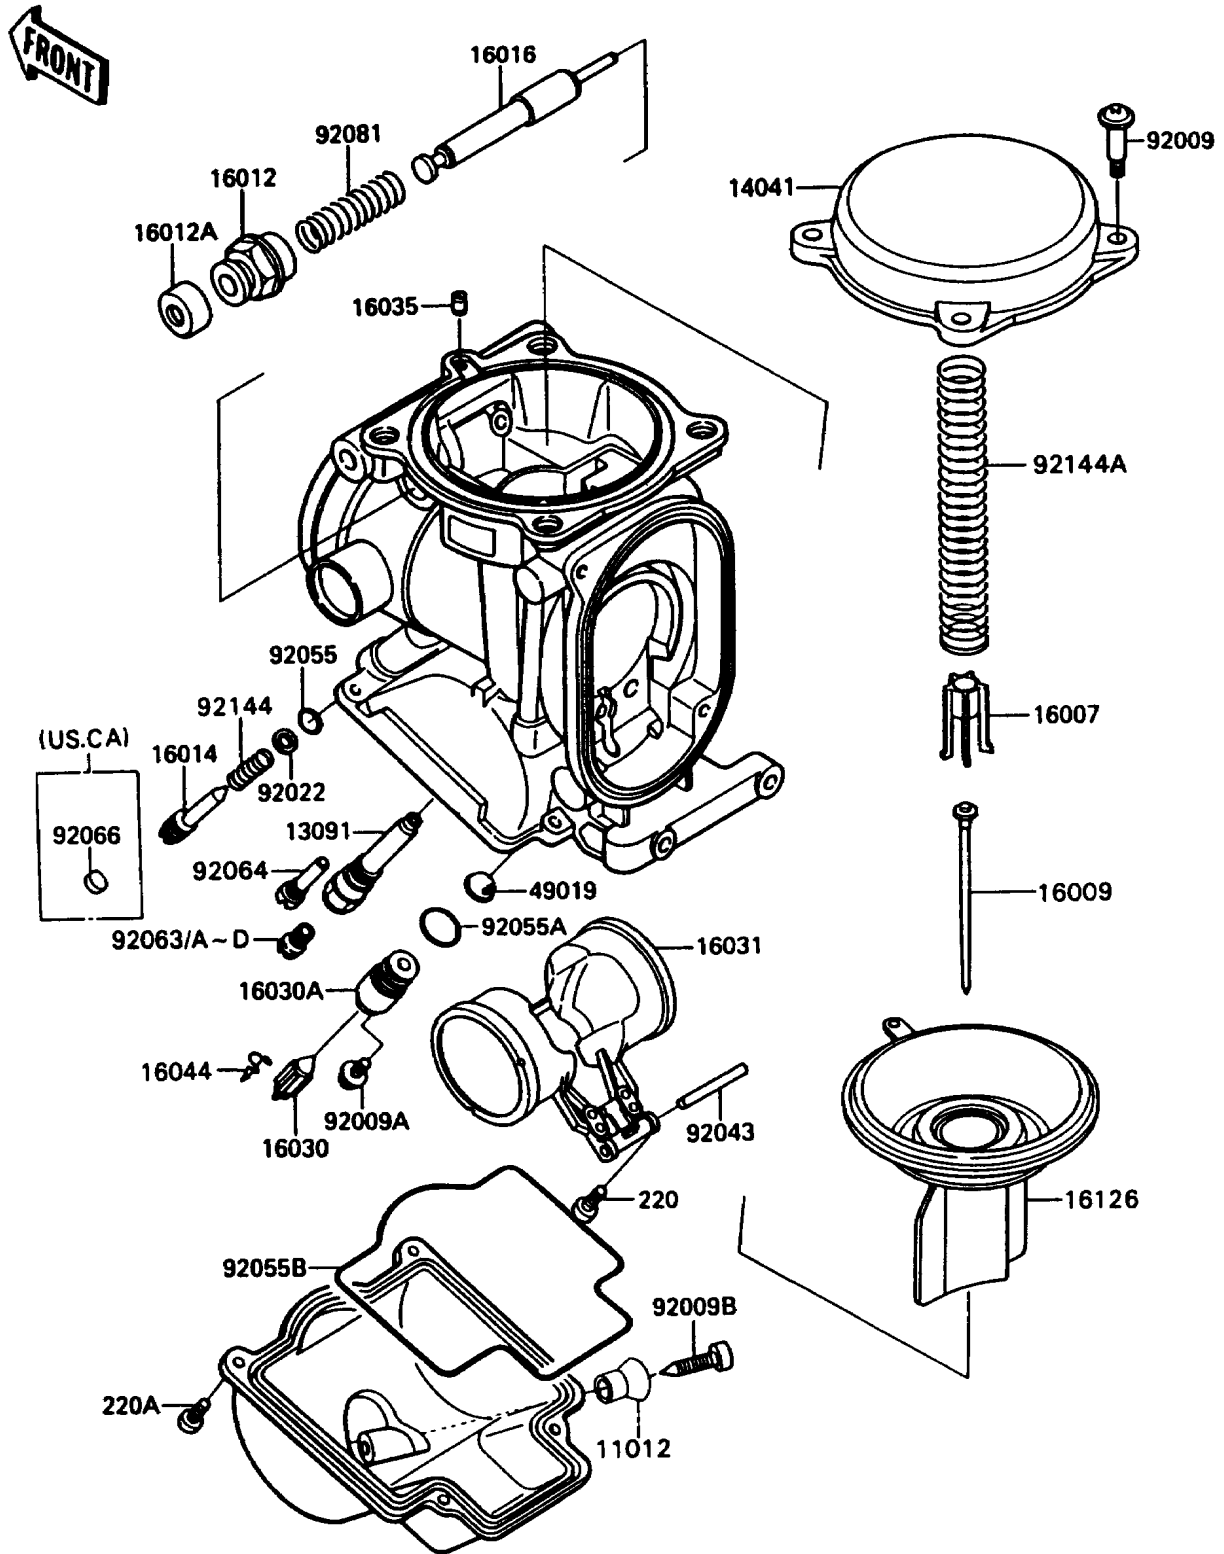

1991 Ninja® ZX™-11 PARTS DIAGRAM

Carburetor Parts(015043&NAMI.)

E1612A

1991 Ninja® ZX™-11 PARTS LIST

Carburetor Parts(015043&NAMI.)

ITEM NAME	PART NUMBER	QUANTITY
CAP,DRAIN SCREW (Ref # 11012)	11012-1675	4
HOLDER,NEEDLE JET (Ref # 13091)	13091-1698	4
COVER-COMP,MIXING (Ref # 14041)	14041-1100	4
SEAT-SPRING,VALVE (Ref # 16007)	16007-1117	4
NEEDLE-JET,N60U (Ref # 16009)	16009-1621	4
CAP-STARTER PLUNGER (Ref # 16012)	16012-1051	4
CAP-STARTER PLUNGER (Ref # 16012A)	16012-1052	4
SCREW-PILOT AIR (Ref # 16014)	16014-1064	4
PLUNGER,STARTER (Ref # 16016)	16016-1061	4
VALVE-FLOAT (Ref # 16030)	16030-1007	4
SEAT VALVE,FLOAT (Ref # 16030A)	16030-1069	4
FLOAT (Ref # 16031)	16031-1070	4
JET-AIR,LEAK (Ref # 16035)	16035-1055	4
CLAMP,FLOAT VALVE (Ref # 16044)	16044-007	4
VALVE,VACUUM (Ref # 16126)	16126-1247	4
FILTER-FUEL,STRAINER (Ref # 49019)	49019-3707	4
SCREW,4X4.4 (Ref # 92009)	92009-1549	15
SCREW,4X8 (Ref # 92009A)	92009-1550	4
SCREW,DRAIN,M6X0.75 (Ref # 92009B)	92009-1551	4
WASHER,PLAIN (Ref # 92022)	92022-1003	4
PIN,FLOAT (Ref # 92043)	92043-1207	4
RING-O,PILOT ADJUST (Ref # 92055)	92055-1002	4
RING-O,VALVE SEAT (Ref # 92055A)	92055-1425	4
RING-O,FLOAT CHAMBER (Ref # 92055B)	92055-1426	4
JET-MAIN,#140 (Ref # 92063)	92063-1013	4
JET-MAIN,#135 (Ref # 92063A)	92063-1014	4
JET-MAIN,#138 (Ref # 92063B)	92063-1015	4
JET-MAIN,#142 (Ref # 92063C)	92063-1016	4
JET-MAIN,#145 (Ref # 92063D)	92063-1017	4

1991 Ninja® ZX™ -11 PARTS LIST

Carburetor Parts(015043&NAMI.)

ITEM NAME	PART NUMBER	QUANTITY
JET-PILOT,#38 (Ref # 92064)	92064-1119	4
PLUG,PILOT AIR SCREW,6.9X2 (Ref # 92066)	92066-1051	4
SPRING,STARTER PLUNGER (Ref # 92081)	92081-1761	4
SPRING,PILOT AIR SCREW (Ref # 92144)	92144-1349	4
SPRING,THROTTLE VALVE (Ref # 92144A)	92144-1535	4
SCREW-PAN-CROS (Ref # 220)	220D0408	4
SCREW-PAN-CROS (Ref # 220A)	220D0410	16