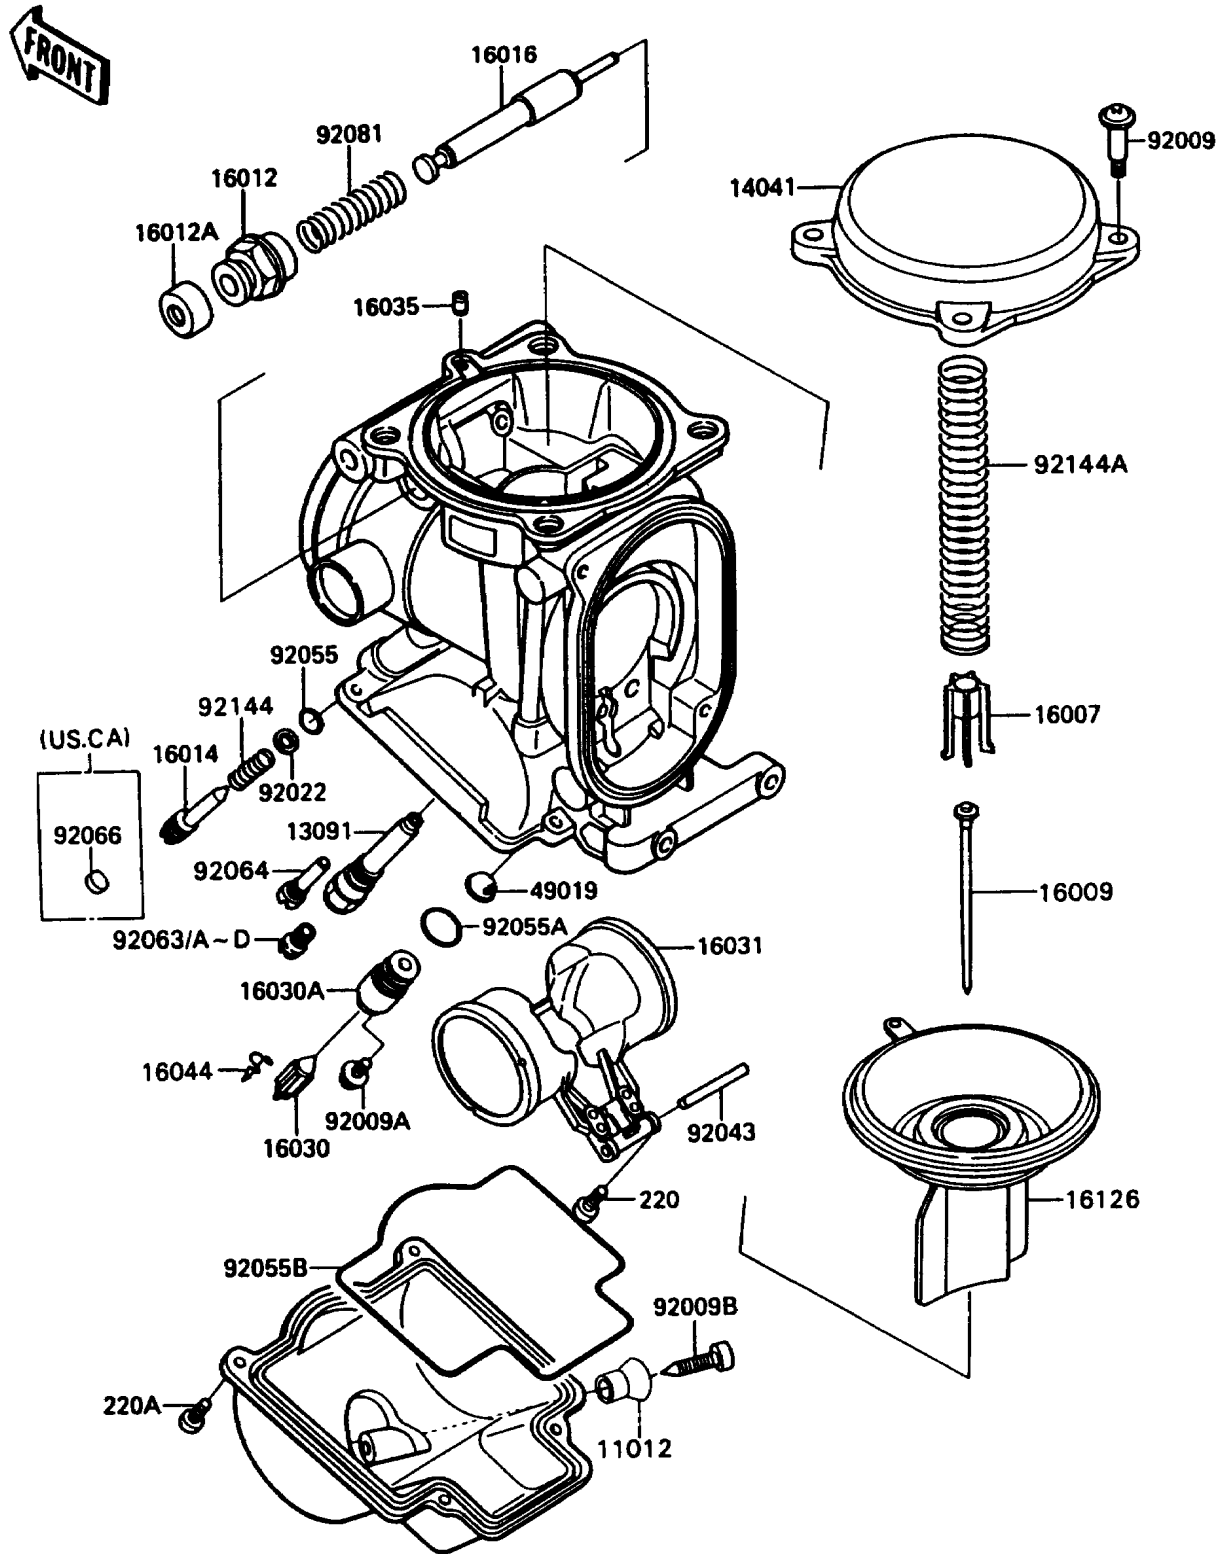

1992 Ninja® ZX™ -11 PARTS DIAGRAM

Carburetor Parts(015043&NAMI.)

E1612A

1992 Ninja® ZX™ -11 PARTS LIST

Carburetor Parts(015043&NAMI.)

ITEM NAME	PART NUMBER	QUANTITY
CAP,DRAIN SCREW (Ref # 11012)	11012-1675	4
HOLDER,NEEDLE JET (Ref # 13091)	13091-1698	4
COVER-COMP,MIXING (Ref # 14041)	14041-1100	4
SEAT-SPRING,VALVE (Ref # 16007)	16007-1117	4
NEEDLE-JET,N60U (Ref # 16009)	16009-1621	4
CAP-STARTER PLUNGER (Ref # 16012)	16012-1051	4
CAP-STARTER PLUNGER (Ref # 16012A)	16012-1052	4
SCREW-PILOT AIR (Ref # 16014)	16014-1064	4
PLUNGER,STARTER (Ref # 16016)	16016-1061	4
VALVE-FLOAT (Ref # 16030)	16030-1007	4
SEAT VALVE,FLOAT (Ref # 16030A)	16030-1069	4
FLOAT (Ref # 16031)	16031-1070	4
JET-AIR,LEAK (Ref # 16035)	16035-1055	4
CLAMP,FLOAT VALVE (Ref # 16044)	16044-007	4
VALVE,VACUUM (Ref # 16126)	16126-1247	4
FILTER-FUEL,STRAINER (Ref # 49019)	49019-3707	4
SCREW,4X4.4 (Ref # 92009)	92009-1549	15
SCREW,4X8 (Ref # 92009A)	92009-1550	4
SCREW,DRAIN,M6X0.75 (Ref # 92009B)	92009-1551	4
WASHER,PLAIN (Ref # 92022)	92022-1003	4
PIN,FLOAT (Ref # 92043)	92043-1207	4
RING-O,PILOT ADJUST (Ref # 92055)	92055-1002	4
RING-O,VALVE SEAT (Ref # 92055A)	92055-1425	4
RING-O,FLOAT CHAMBER (Ref # 92055B)	92055-1426	4
JET-MAIN,#140 (Ref # 92063)	92063-1013	4
JET-MAIN,#135 (Ref # 92063A)	92063-1014	4
JET-MAIN,#138 (Ref # 92063B)	92063-1015	4
JET-MAIN,#142 (Ref # 92063C)	92063-1016	4
JET-MAIN,#145 (Ref # 92063D)	92063-1017	4

1992 Ninja® ZX™ -11 PARTS LIST

Carburetor Parts(015043&NAMI.)

ITEM NAME	PART NUMBER	QUANTITY
JET-PILOT,#38 (Ref # 92064)	92064-1119	4
PLUG,PILOT AIR SCREW,6.9X2 (Ref # 92066)	92066-1051	4
SPRING,STARTER PLUNGER (Ref # 92081)	92081-1761	4
SPRING,PILOT AIR SCREW (Ref # 92144)	92144-1349	4
SPRING,THROTTLE VALVE (Ref # 92144A)	92144-1535	4
SCREW-PAN-CROS (Ref # 220)	220D0408	4
SCREW-PAN-CROS (Ref # 220A)	220D0410	16