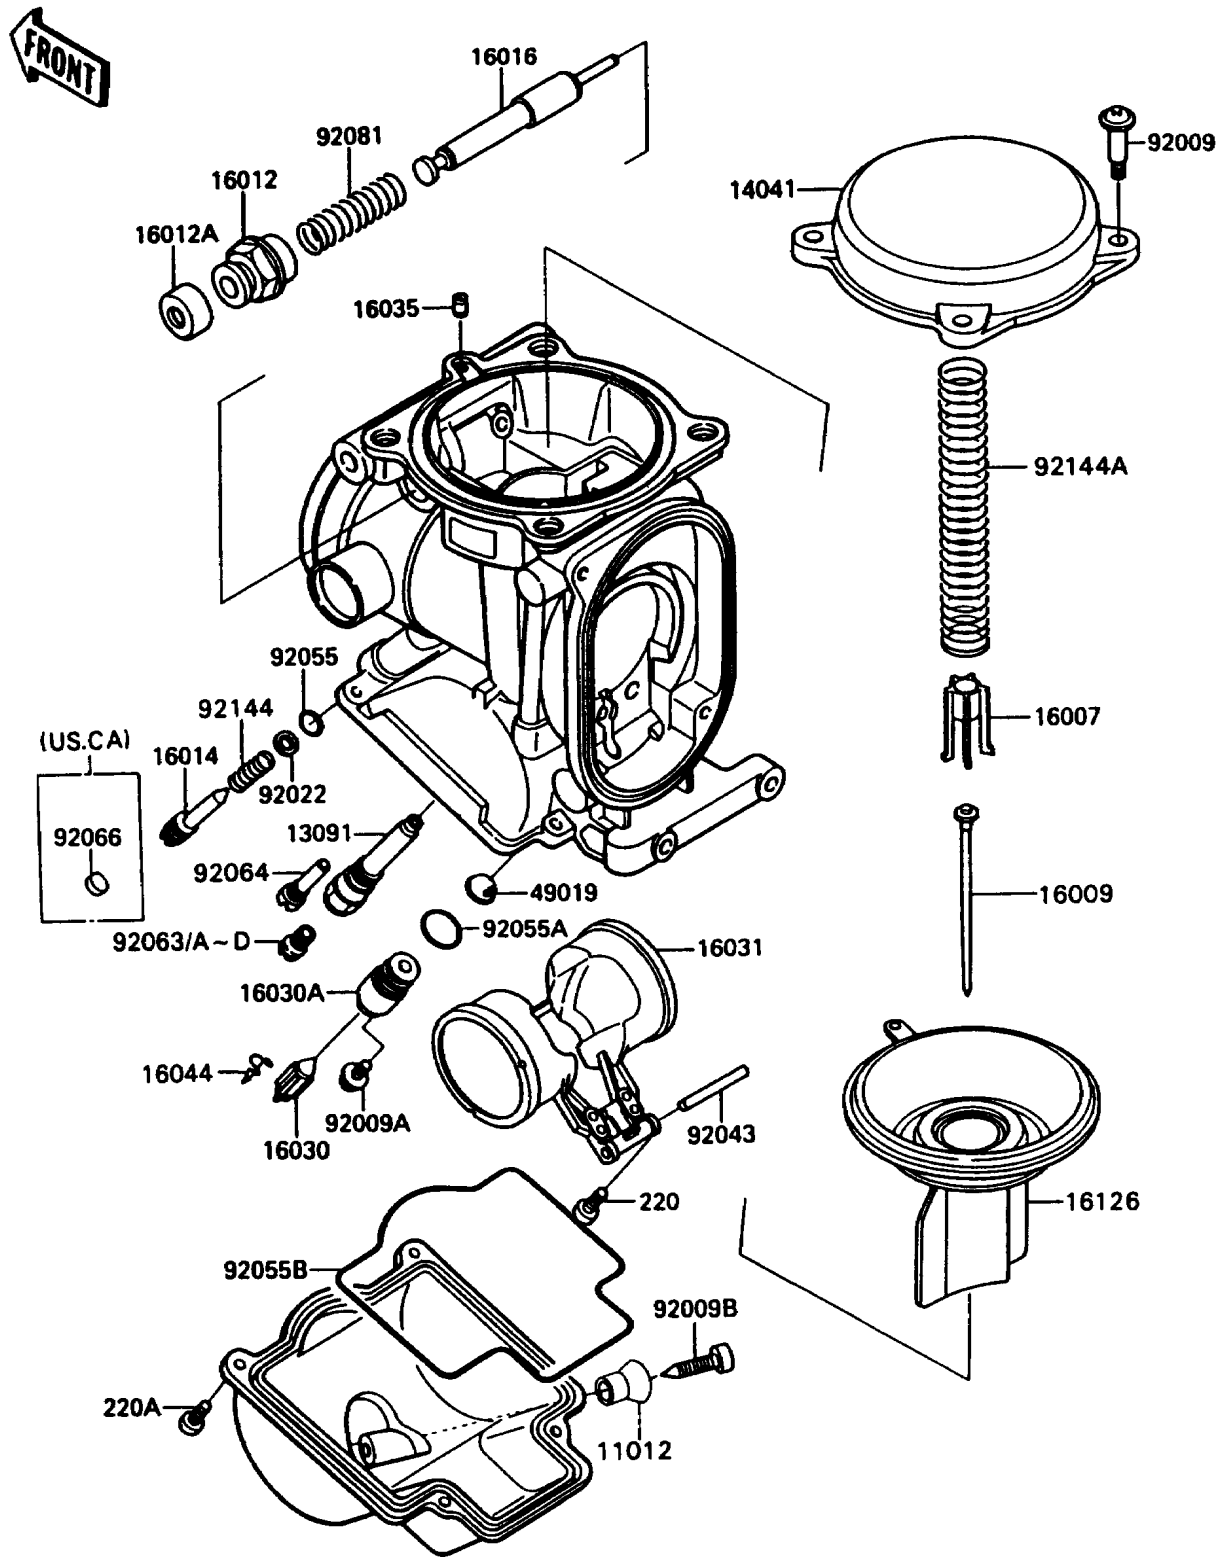

# 1993 Ninja® ZX™ -11 PARTS DIAGRAM

Carburetor Parts(015043&NAMI.)

E1612A

# 1993 Ninja® ZX™ -11 PARTS LIST

Carburetor Parts(015043&NAMI.)

ITEM NAME	PART NUMBER	QUANTITY
CAP,DRAIN SCREW (Ref # 11012)	11012-1675	4
HOLDER,NEEDLE JET (Ref # 13091)	13091-1698	4
COVER-COMP,MIXING (Ref # 14041)	14041-1100	4
SEAT-SPRING,VALVE (Ref # 16007)	16007-1117	4
NEEDLE-JET,N60U (Ref # 16009)	16009-1621	4
CAP-STARTER PLUNGER (Ref # 16012)	16012-1051	4
CAP-STARTER PLUNGER (Ref # 16012A)	16012-1052	4
SCREW-PILOT AIR (Ref # 16014)	16014-1064	4
PLUNGER,STARTER (Ref # 16016)	16016-1061	4
VALVE-FLOAT (Ref # 16030)	16030-1007	4
SEAT VALVE,FLOAT (Ref # 16030A)	16030-1069	4
FLOAT (Ref # 16031)	16031-1070	4
JET-AIR,LEAK (Ref # 16035)	16035-1055	4
CLAMP,FLOAT VALVE (Ref # 16044)	16044-007	4
VALVE,VACUUM (Ref # 16126)	16126-1247	4
FILTER-FUEL,STRAINER (Ref # 49019)	49019-3707	4
SCREW,4X4.4 (Ref # 92009)	92009-1549	15
SCREW,4X8 (Ref # 92009A)	92009-1550	4
SCREW,DRAIN,M6X0.75 (Ref # 92009B)	92009-1551	4
WASHER,PLAIN (Ref # 92022)	92022-1003	4
PIN,FLOAT (Ref # 92043)	92043-1207	4
RING-O,PILOT ADJUST (Ref # 92055)	92055-1002	4
RING-O,VALVE SEAT (Ref # 92055A)	92055-1425	4
RING-O,FLOAT CHAMBER (Ref # 92055B)	92055-1426	4
JET-MAIN,#140 (Ref # 92063)	92063-1013	4
JET-MAIN,#135 (Ref # 92063A)	92063-1014	4
JET-MAIN,#138 (Ref # 92063B)	92063-1015	4
JET-MAIN,#142 (Ref # 92063C)	92063-1016	4
JET-MAIN,#145 (Ref # 92063D)	92063-1017	4

# 1993 Ninja® ZX™ -11 PARTS LIST

Carburetor Parts(015043&NAMI.)

ITEM NAME	PART NUMBER	QUANTITY
JET-PILOT,#38 (Ref # 92064)	92064-1119	4
PLUG,PILOT AIR SCREW,6.9X2 (Ref # 92066)	92066-1051	4
SPRING,STARTER PLUNGER (Ref # 92081)	92081-1761	4
SPRING,PILOT AIR SCREW (Ref # 92144)	92144-1349	4
SPRING,THROTTLE VALVE (Ref # 92144A)	92144-1535	4
SCREW-PAN-CROS (Ref # 220)	220D0408	4
SCREW-PAN-CROS (Ref # 220A)	220D0410	16