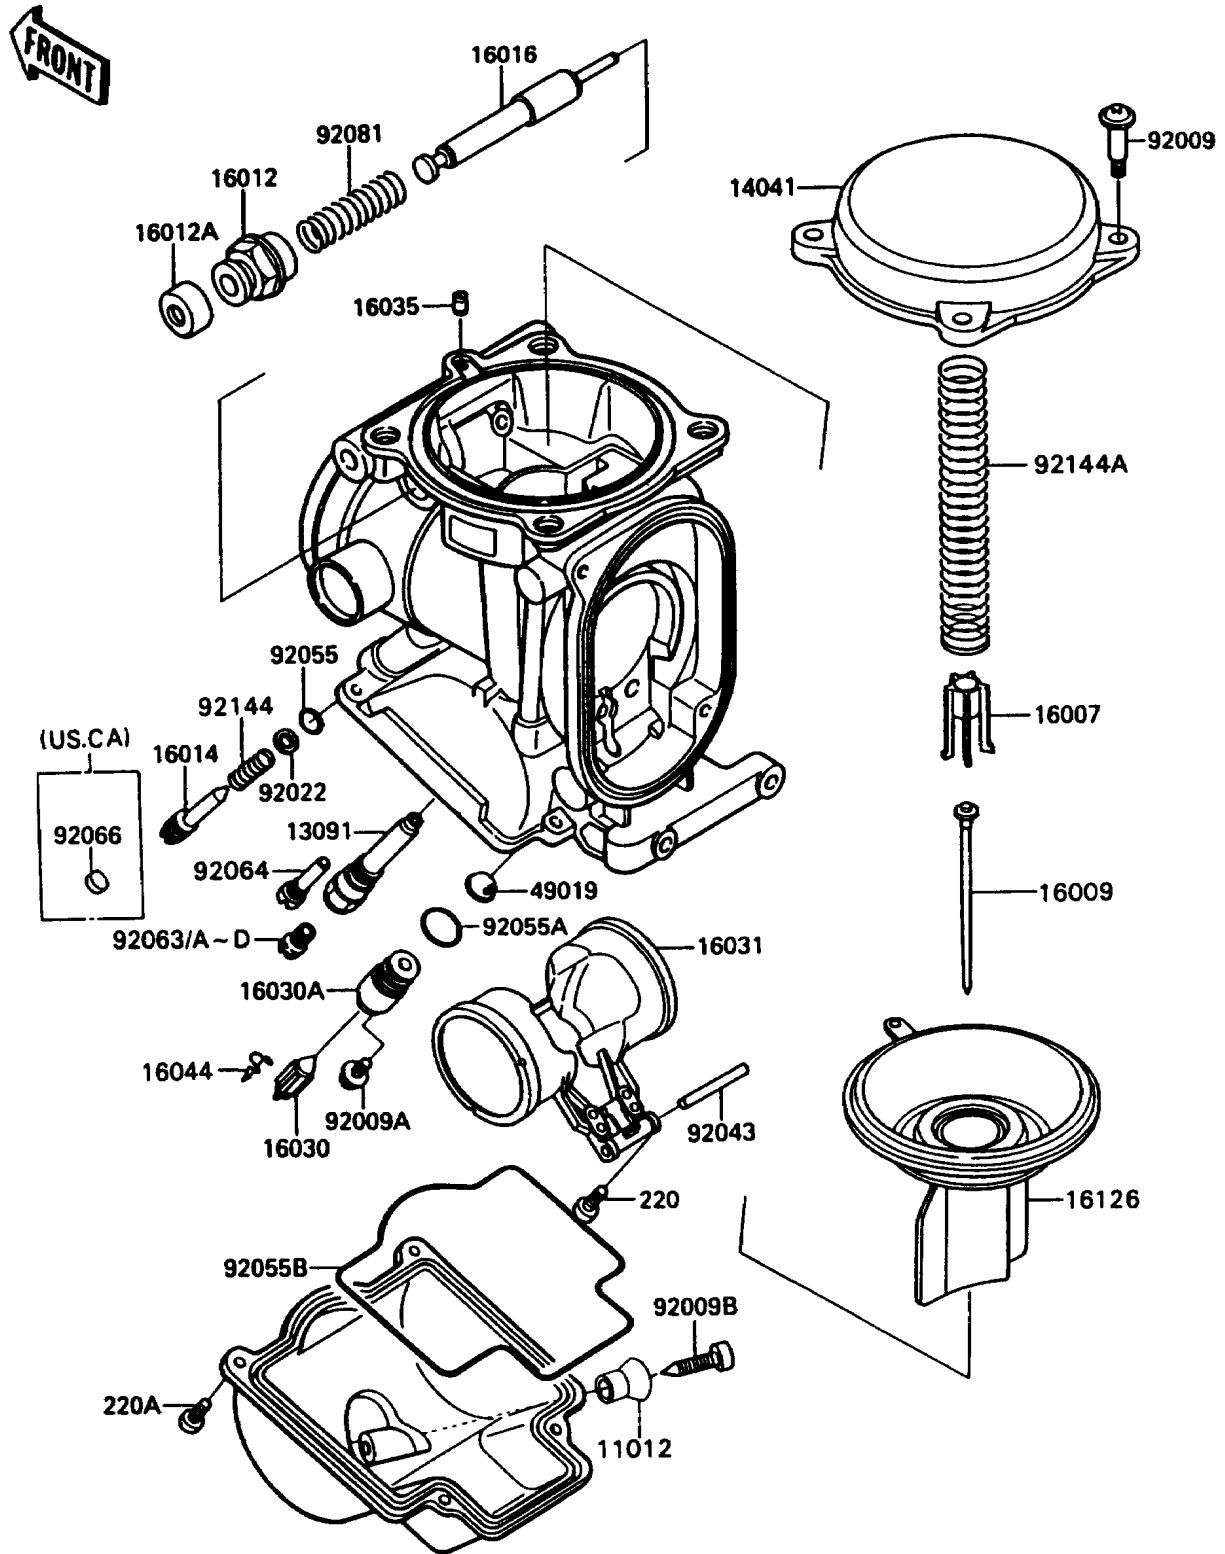

# 1993 Ninja® ZX™ -11 PARTS DIAGRAM

Carburetor Parts(015043&NAMI.)

E1612A

# 1993 Ninja® ZX™ -11 PARTS LIST

Carburetor Parts(015043&NAMI.)

ITEM NAME	PART NUMBER	QUANTITY
CAP,DRAIN SCREW (Ref # 11012)	11012-1675	4
HOLDER,NEEDLE JET (Ref # 13091)	13091-1698	4
COVER-COMP,MIXING (Ref # 14041)	14041-1100	4
SEAT-SPRING,VALVE (Ref # 16007)	16007-1117	4
NEEDLE-JET,N60U (Ref # 16009)	16009-1621	4
CAP-STARTER PLUNGER (Ref # 16012)	16012-1051	4
CAP-STARTER PLUNGER (Ref # 16012A)	16012-1052	4
SCREW-PILOT AIR (Ref # 16014)	16014-1064	4
PLUNGER,STARTER (Ref # 16016)	16016-1061	4
VALVE-FLOAT (Ref # 16030)	16030-1007	4
SEAT VALVE,FLOAT (Ref # 16030A)	16030-1069	4
FLOAT (Ref # 16031)	16031-1070	4
JET-AIR,LEAK (Ref # 16035)	16035-1055	4
CLAMP,FLOAT VALVE (Ref # 16044)	16044-007	4
VALVE,VACUUM (Ref # 16126)	16126-1247	4
FILTER-FUEL,STRAINER (Ref # 49019)	49019-3707	4
SCREW,4X4.4 (Ref # 92009)	92009-1549	15
SCREW,4X8 (Ref # 92009A)	92009-1550	4
SCREW,DRAIN,M6X0.75 (Ref # 92009B)	92009-1551	4
WASHER,PLAIN (Ref # 92022)	92022-1003	4
PIN,FLOAT (Ref # 92043)	92043-1207	4
RING-O,PILOT ADJUST (Ref # 92055)	92055-1002	4
RING-O,VALVE SEAT (Ref # 92055A)	92055-1425	4
RING-O,FLOAT CHAMBER (Ref # 92055B)	92055-1426	4
JET-MAIN,#140 (Ref # 92063)	92063-1013	4
JET-MAIN,#135 (Ref # 92063A)	92063-1014	4
JET-MAIN,#138 (Ref # 92063B)	92063-1015	4
JET-MAIN,#142 (Ref # 92063C)	92063-1016	4
JET-MAIN,#145 (Ref # 92063D)	92063-1017	4

# 1993 Ninja® ZX™ -11 PARTS LIST

Carburetor Parts(015043&NAMI.)

ITEM NAME	PART NUMBER	QUANTITY
JET-PILOT,#38 (Ref # 92064)	92064-1119	4
PLUG,PILOT AIR SCREW,6.9X2 (Ref # 92066)	92066-1051	4
SPRING,STARTER PLUNGER (Ref # 92081)	92081-1761	4
SPRING,PILOT AIR SCREW (Ref # 92144)	92144-1349	4
SPRING,THROTTLE VALVE (Ref # 92144A)	92144-1535	4
SCREW-PAN-CROS (Ref # 220)	220D0408	4
SCREW-PAN-CROS (Ref # 220A)	220D0410	16