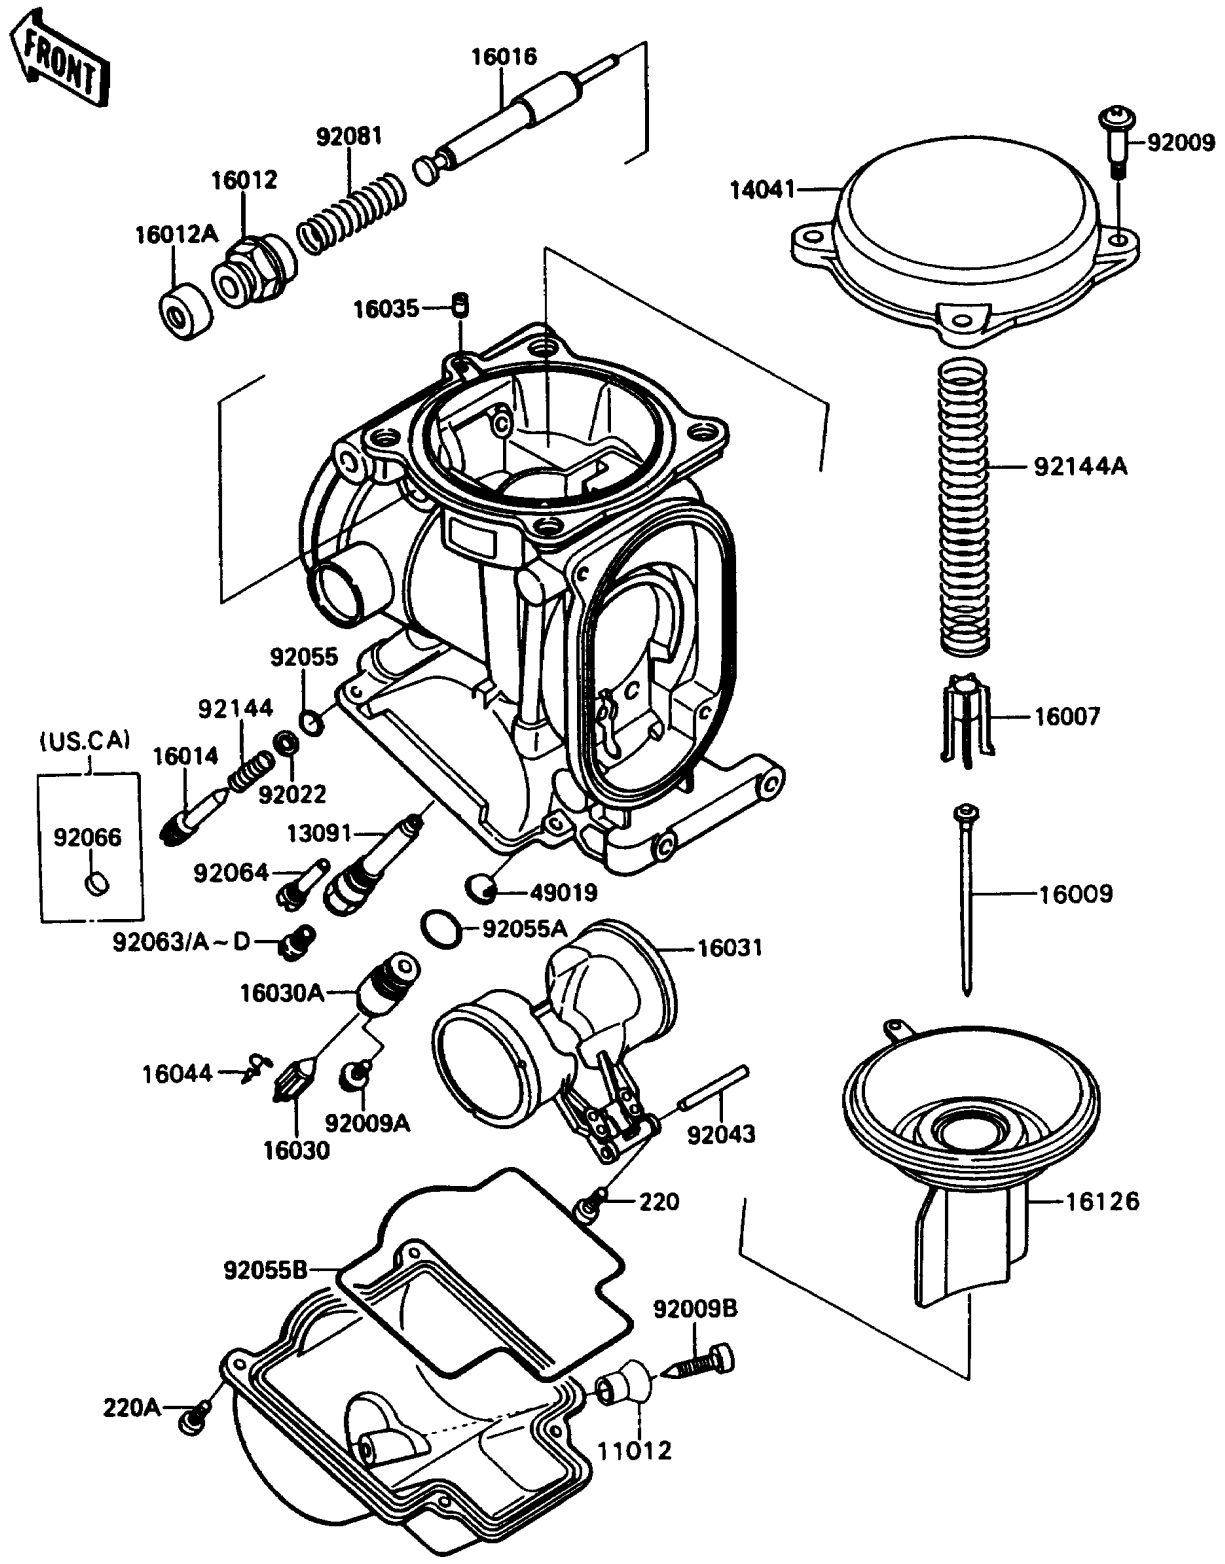

1993 Ninja® ZX™ -11 PARTS DIAGRAM

Carburetor Parts(015043&NAMI.)

E1612A

1993 Ninja® ZX™ -11 PARTS LIST

Carburetor Parts(015043&NAMI.)

ITEM NAME	PART NUMBER	QUANTITY
CAP,DRAIN SCREW (Ref # 11012)	11012-1675	4
HOLDER,NEEDLE JET (Ref # 13091)	13091-1698	4
COVER-COMP,MIXING (Ref # 14041)	14041-1100	4
SEAT-SPRING,VALVE (Ref # 16007)	16007-1117	4
NEEDLE-JET,N60U (Ref # 16009)	16009-1621	4
CAP-STARTER PLUNGER (Ref # 16012)	16012-1051	4
CAP-STARTER PLUNGER (Ref # 16012A)	16012-1052	4
SCREW-PILOT AIR (Ref # 16014)	16014-1064	4
PLUNGER,STARTER (Ref # 16016)	16016-1061	4
VALVE-FLOAT (Ref # 16030)	16030-1007	4
SEAT VALVE,FLOAT (Ref # 16030A)	16030-1069	4
FLOAT (Ref # 16031)	16031-1070	4
JET-AIR,LEAK (Ref # 16035)	16035-1055	4
CLAMP,FLOAT VALVE (Ref # 16044)	16044-007	4
VALVE,VACUUM (Ref # 16126)	16126-1247	4
FILTER-FUEL,STRAINER (Ref # 49019)	49019-3707	4
SCREW,4X4.4 (Ref # 92009)	92009-1549	15
SCREW,4X8 (Ref # 92009A)	92009-1550	4
SCREW,DRAIN,M6X0.75 (Ref # 92009B)	92009-1551	4
WASHER,PLAIN (Ref # 92022)	92022-1003	4
PIN,FLOAT (Ref # 92043)	92043-1207	4
RING-O,PILOT ADJUST (Ref # 92055)	92055-1002	4
RING-O,VALVE SEAT (Ref # 92055A)	92055-1425	4
RING-O,FLOAT CHAMBER (Ref # 92055B)	92055-1426	4
JET-MAIN,#140 (Ref # 92063)	92063-1013	4
JET-MAIN,#135 (Ref # 92063A)	92063-1014	4
JET-MAIN,#138 (Ref # 92063B)	92063-1015	4
JET-MAIN,#142 (Ref # 92063C)	92063-1016	4
JET-MAIN,#145 (Ref # 92063D)	92063-1017	4

1993 Ninja® ZX™ -11 PARTS LIST

Carburetor Parts(015043&NAMI.)

ITEM NAME	PART NUMBER	QUANTITY
JET-PILOT,#38 (Ref # 92064)	92064-1119	4
PLUG,PILOT AIR SCREW,6.9X2 (Ref # 92066)	92066-1051	4
SPRING,STARTER PLUNGER (Ref # 92081)	92081-1761	4
SPRING,PILOT AIR SCREW (Ref # 92144)	92144-1349	4
SPRING,THROTTLE VALVE (Ref # 92144A)	92144-1535	4
SCREW-PAN-CROS (Ref # 220)	220D0408	4
SCREW-PAN-CROS (Ref # 220A)	220D0410	16