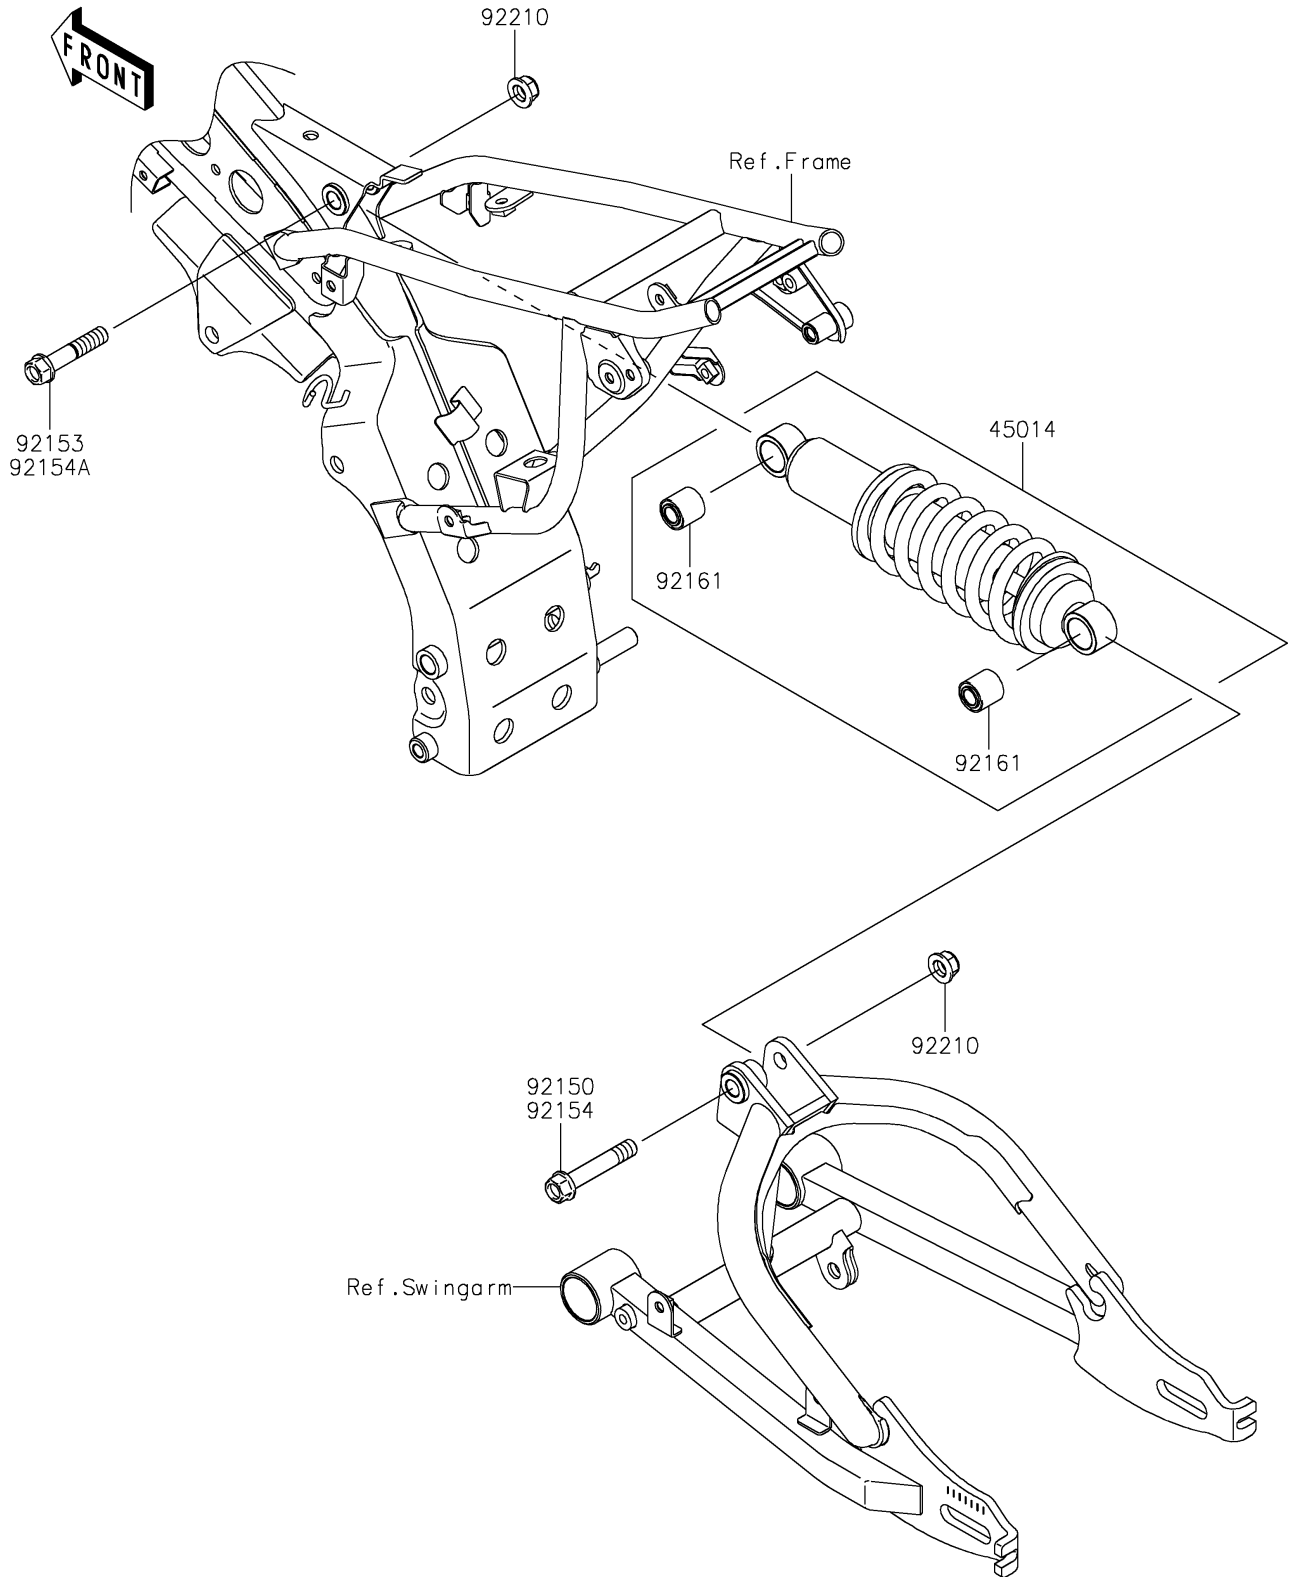

2024 KLX®110R PARTS DIAGRAM

Suspension/Shock Absorber

F2151

2024 KLX®110R PARTS LIST

Suspension/Shock Absorber

ITEM NAME	PART NUMBER	QUANTITY
SHOCKABSORBER,BLACK (Ref # 45014)	45014-0675-10	1
BOLT,FLANGED,10X57 (Ref # 92150)	92150-1227	1
BOLT,FLANGED,10X50 (Ref # 92153)	92153-1139	1
DAMPER,SHOCKABSORBER (Ref # 92161)	92161-0100	2
NUT,LOCK,FLANGED,10MM (Ref # 92210)	92210-1080	2