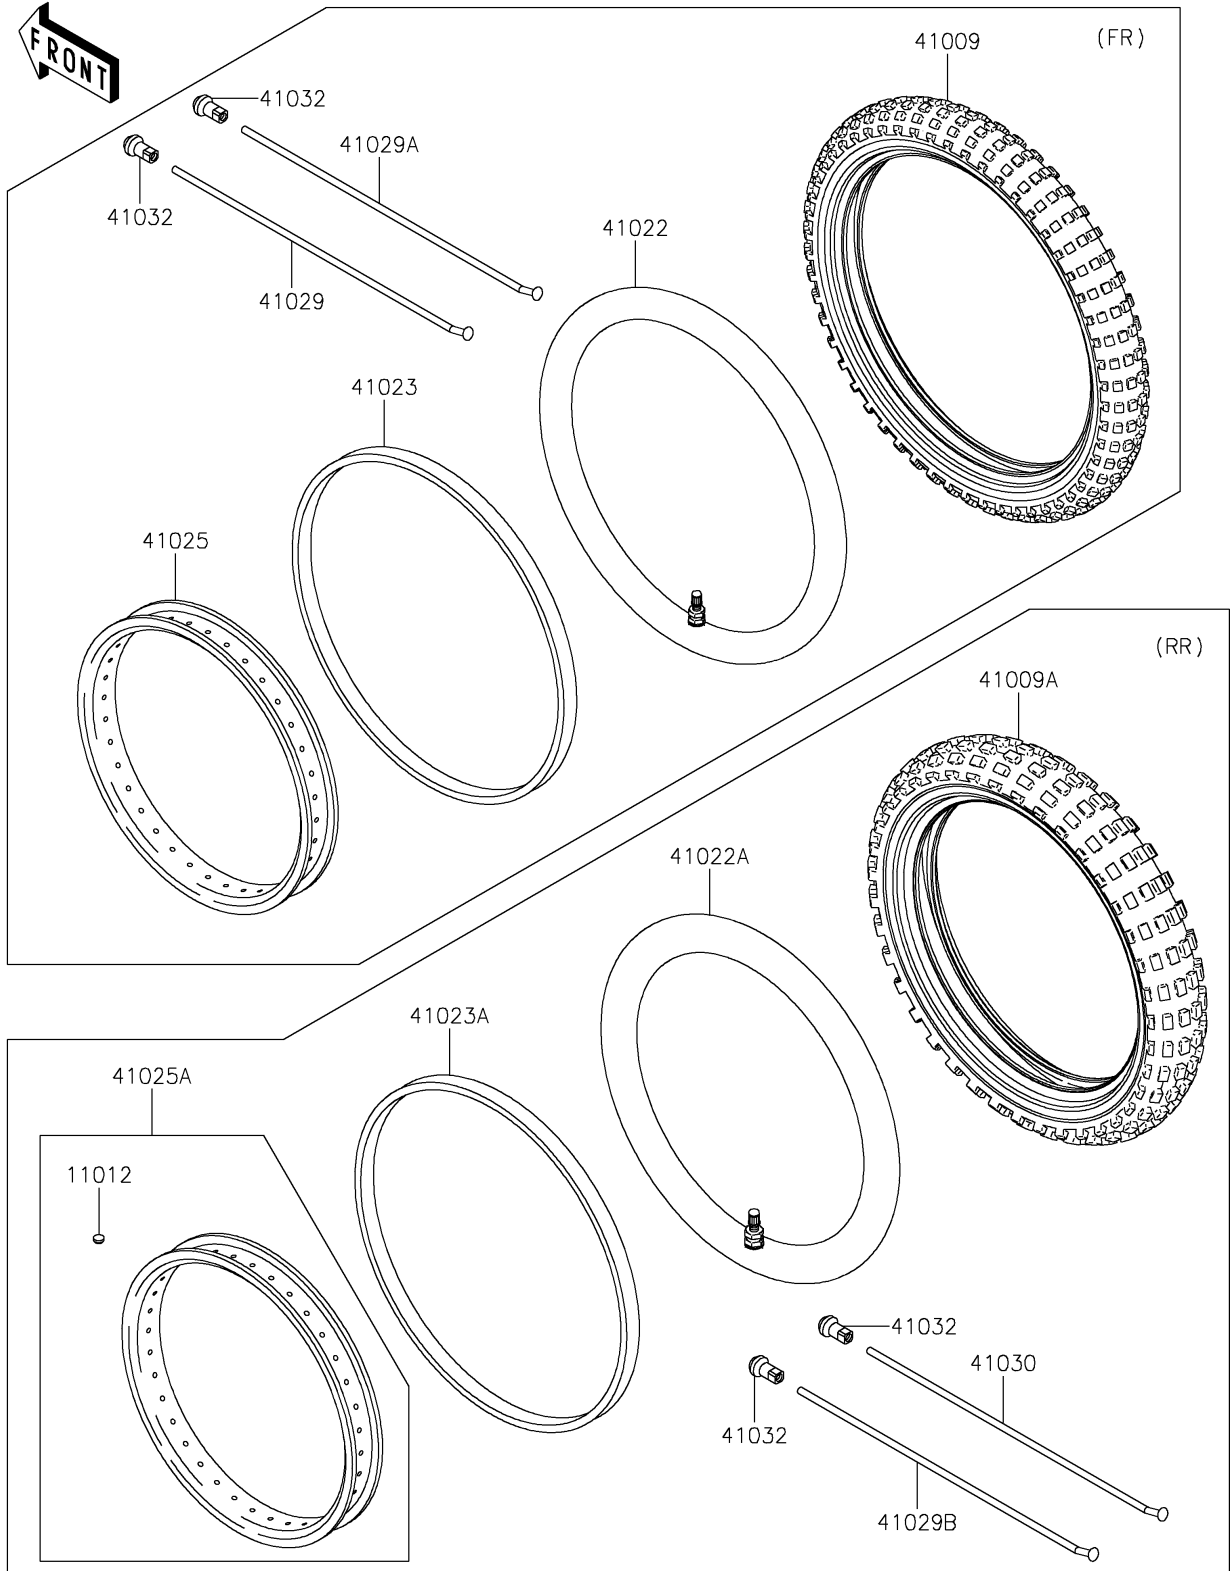

# 2023 KLX®110R PARTS DIAGRAM

Wheels/Tires

F2210

## 2023 KLX®110R PARTS LIST

### Wheels/Tires

ITEM NAME	PART NUMBER	QUANTITY
CAP,BEAD STOPPER (Ref # 11012)	11012-1916	1
TIRE,2.50-14 4PR,GS-45F(IRC) (Ref # 41009)	41009-0877	1
TIRE,3.00-12 4PR,GS-45F(IRC) (Ref # 41009A)	41009-0878	1
TUBE-TIRE,2.50-14(IRC) (Ref # 41022)	41022-0131	1
TUBE-TIRE,3.00-12(IRC) (Ref # 41022A)	41022-0132	1
BAND-RIM,2.50-14(IRC) (Ref # 41023)	41023-0021	1
BAND-RIM,3.00-12(IRC) (Ref # 41023A)	41023-0022	1
RIM,FR,1.40X14 (Ref # 41025)	41025-0430	1
RIM,RR,1.60X12 (Ref # 41025A)	41025-0431	1
SPOKE-INNER,FR,144MMX118D (Ref # 41029)	41029-1067	16
SPOKE-INNER,FR,133.5MMX97D (Ref # 41029A)	41029-1068	16
SPOKE-INNER,RR,98MMX105.5D (Ref # 41029B)	41029-1329	18
SPOKE-OUTER,RR,98MMX77.5D (Ref # 41030)	41030-1182	18
NIPPLE-SPOKE (Ref # 41032)	41032-0009	68