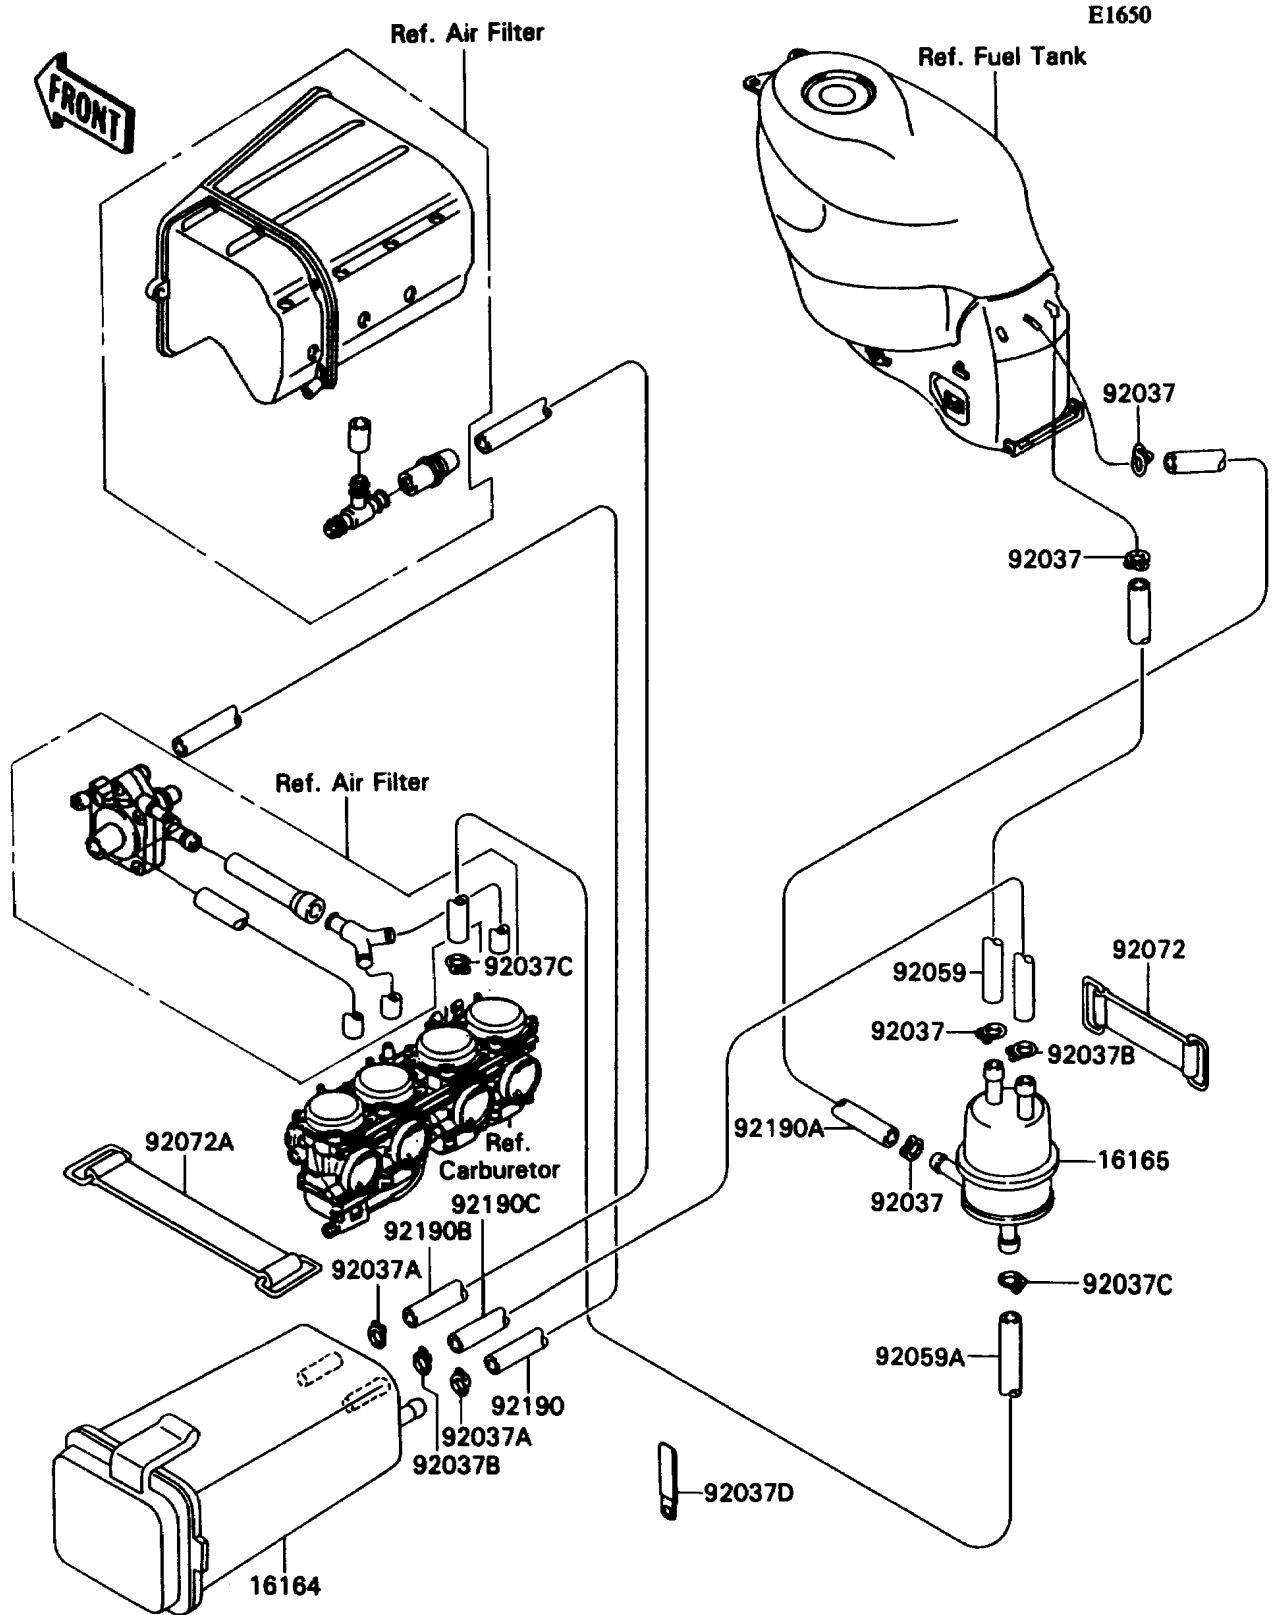

# 1992 Ninja® ZX™ -11 PARTS DIAGRAM

Canister

## 1992 Ninja® ZX™ -11 PARTS LIST

### Canister

ITEM NAME	PART NUMBER	QUANTITY
CANISTER (Ref # 16164)	16164-1064	1
SEPARATOR (Ref # 16165)	16165-1001	1
CLAMP,TUBE (Ref # 92037)	92037-010	4
CLAMP,HOSE (Ref # 92037A)	92037-1104	2
CLAMP,TUBE (Ref # 92037B)	92037-147	2
CLAMP (Ref # 92037C)	92037-1712	2
CLAMP (Ref # 92037D)	92037-1993	1
TUBE,5X8X350,BLUE (Ref # 92059)	92059-1644	1
TUBE,4X9X705,WHITE (Ref # 92059A)	92059-1690	1
BAND,L=50 (Ref # 92072)	92072-066	1
BAND,BATTERY,L=105 (Ref # 92072A)	92072-1173	1
TUBE,L=1620,YELLOW (Ref # 92190)	92190-1095	1
TUBE,5X8X350,RED (Ref # 92190A)	92190-1096	1
TUBE,7X12X1300,GREEN (Ref # 92190B)	92190-1097	1
TUBE,5X10X690,BLUE (Ref # 92190C)	92190-1099	1