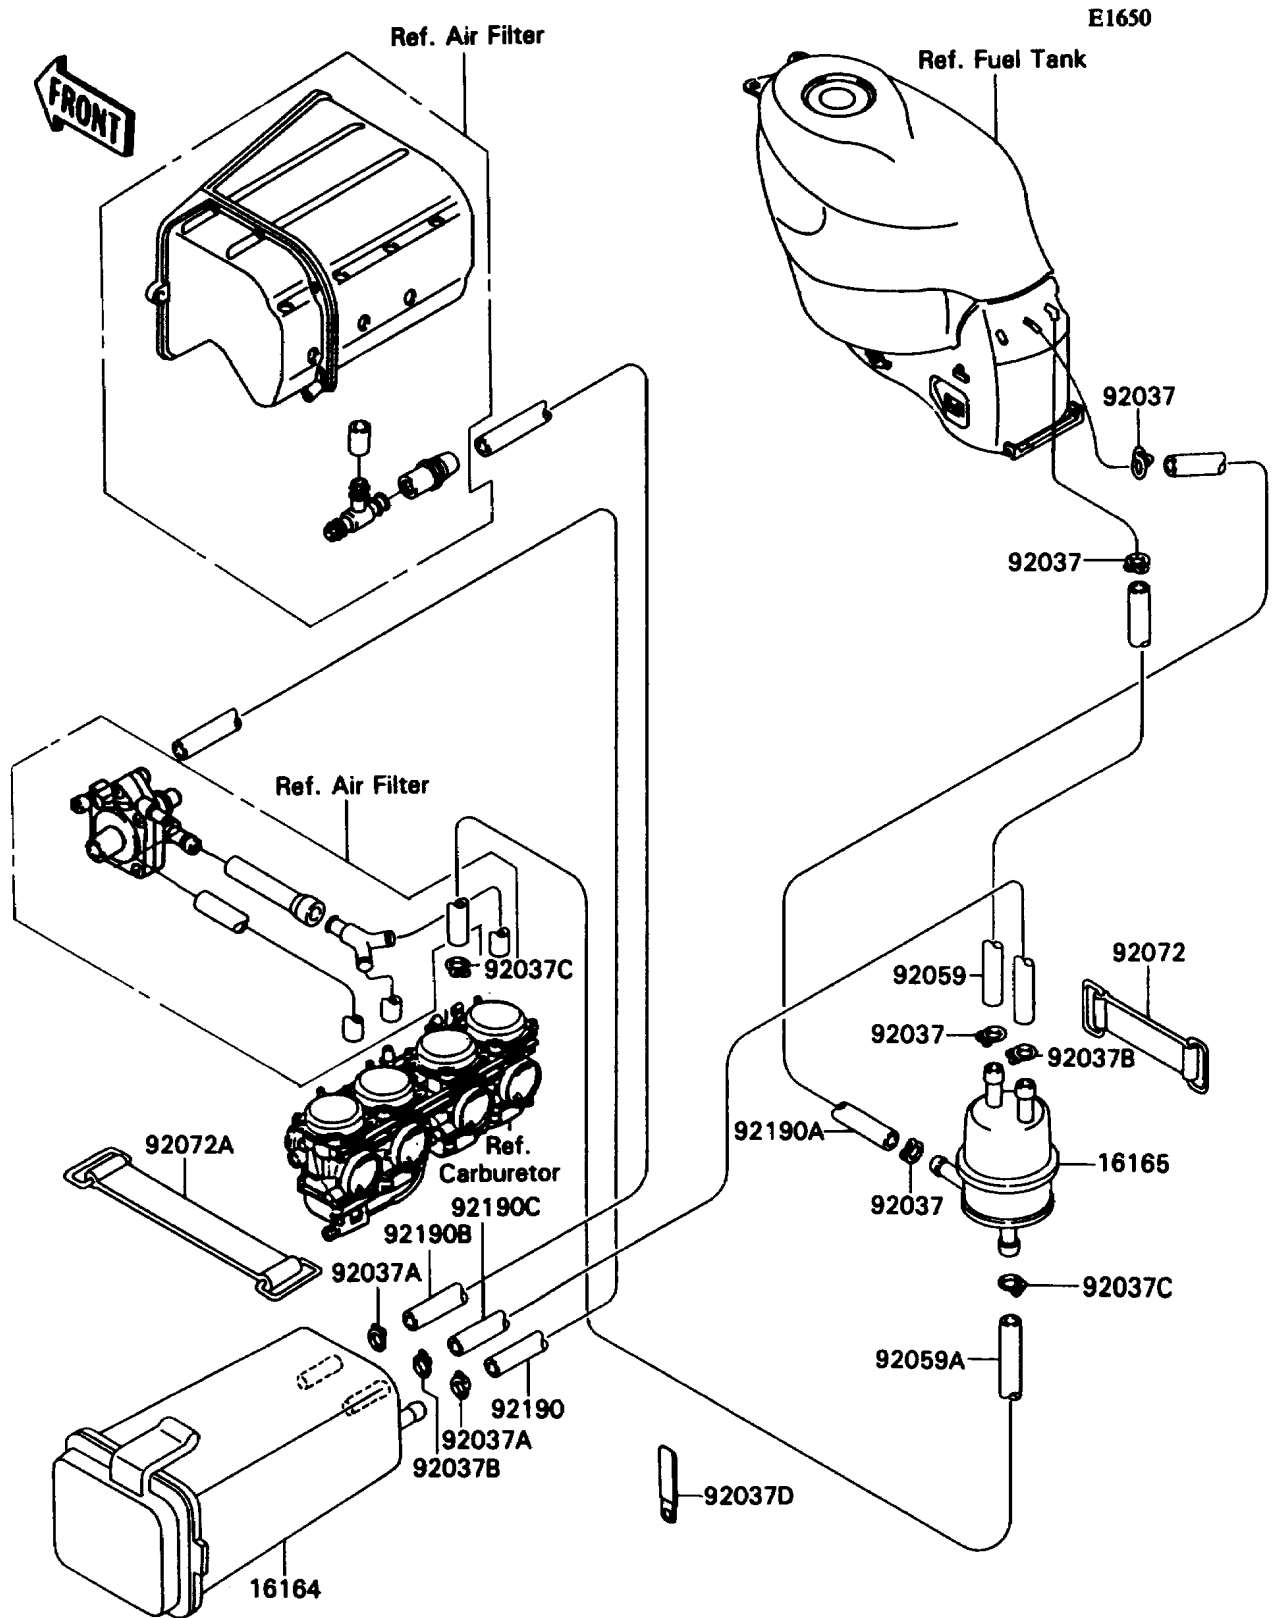

1993 Ninja® ZX™ -11 PARTS DIAGRAM

Canister

1993 Ninja® ZX™ -11 PARTS LIST

Canister

ITEM NAME	PART NUMBER	QUANTITY
CANISTER (Ref # 16164)	16164-1064	1
SEPARATOR (Ref # 16165)	16165-1001	1
CLAMP,TUBE (Ref # 92037)	92037-010	4
CLAMP,HOSE (Ref # 92037A)	92037-1104	2
CLAMP,TUBE (Ref # 92037B)	92037-147	2
CLAMP (Ref # 92037C)	92037-1712	2
CLAMP (Ref # 92037D)	92037-1993	1
TUBE,5X8X350,BLUE (Ref # 92059)	92059-1644	1
TUBE,4X9X705,WHITE (Ref # 92059A)	92059-1690	1
BAND,L=50 (Ref # 92072)	92072-066	1
BAND,BATTERY,L=105 (Ref # 92072A)	92072-1173	1
TUBE,L=1620,YELLOW (Ref # 92190)	92190-1095	1
TUBE,5X8X350,RED (Ref # 92190A)	92190-1096	1
TUBE,7X12X1300,GREEN (Ref # 92190B)	92190-1097	1
TUBE,5X10X690,BLUE (Ref # 92190C)	92190-1099	1