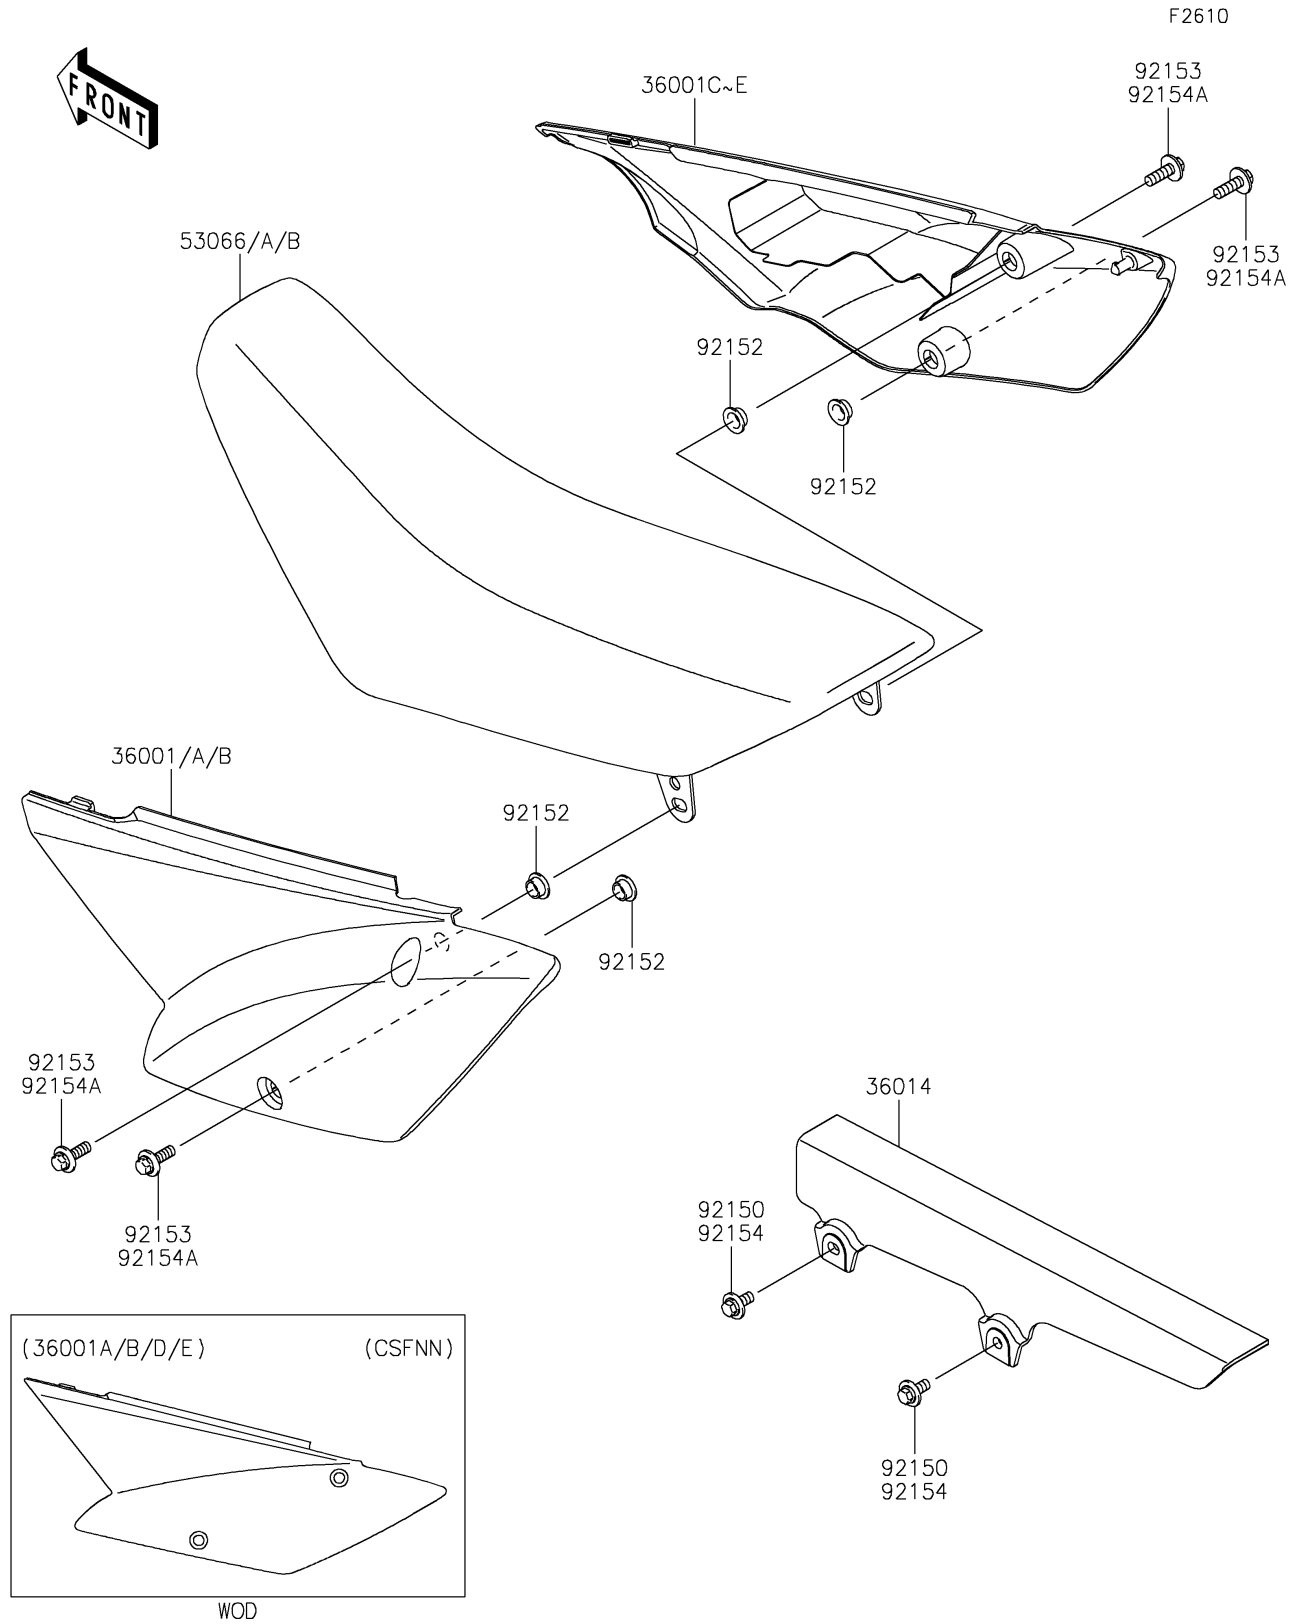

# 2025 KLX110 PARTS DIAGRAM

## Side Covers/Chain Cover

## 2025 KLX110 PARTS LIST

### Side Covers/Chain Cover

ITEM NAME	PART NUMBER	QUANTITY
COVER-SIDE,LH,L.GREEN (Ref # 36001A)	36001-0204-290	1
COVER-SIDE,LH,B.GRAY (Ref # 36001B)	36001-0204-67A	1
COVER-SIDE,RH,L.GREEN (Ref # 36001D)	36001-0205-290	1
COVER-SIDE,RH,B.GRAY (Ref # 36001E)	36001-0205-67A	1
CASE-CHAIN (Ref # 36014)	36014-1258	1
SEAT-ASSY,BLACK+GRN+BLK (Ref # 53066)	53066-0719-49D	1
SEAT-ASSY,BLACK+GRY (Ref # 53066B)	53066-0719-73E	1
BOLT,FLANGED,6X14 (Ref # 92150)	92150-1689	2
COLLAR (Ref # 92152)	92152-0789	4
BOLT,6X20 (Ref # 92153)	92153-0502	4
BOLT,FLANGED,6X14 (Ref # 92154)	92154-2867	2
BOLT,6X20 (Ref # 92154A)	92154-7217	4