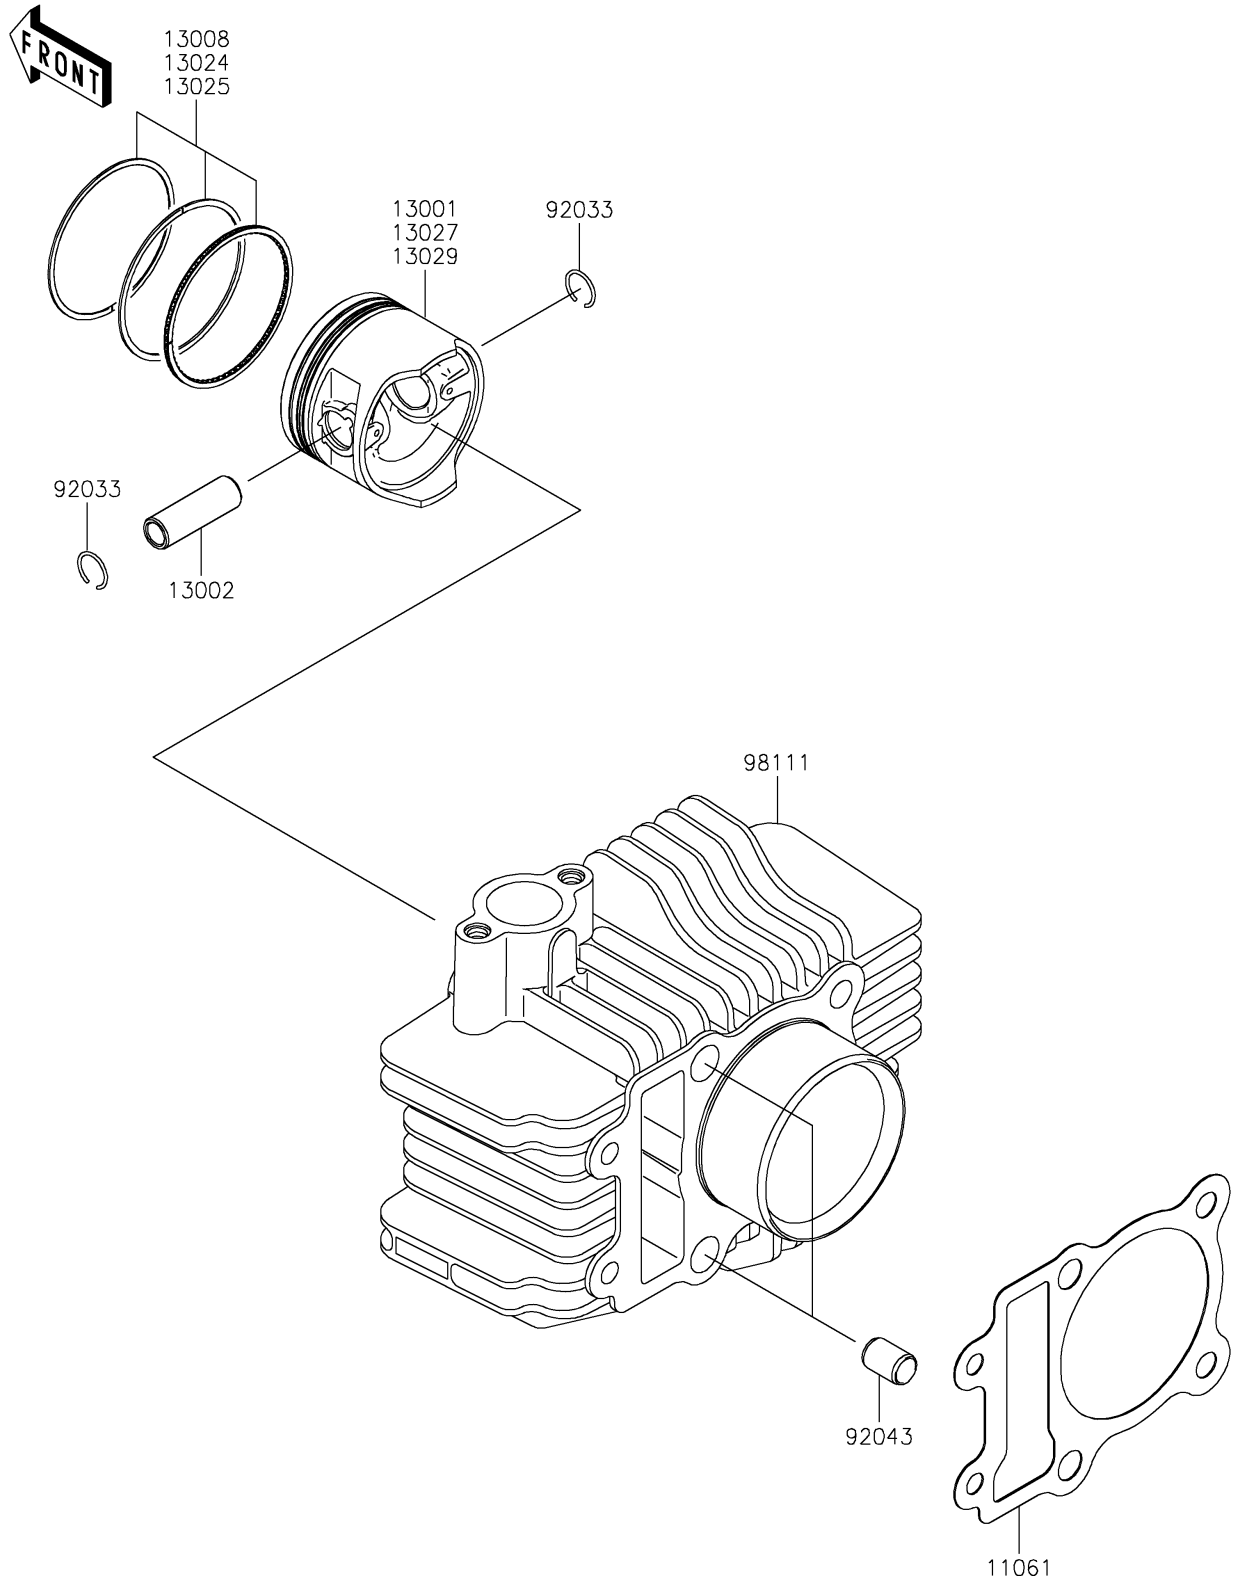

2024 KLX110L PARTS DIAGRAM

Cylinder/Piston(s)

E1120

2024 KLX110L PARTS LIST

Cylinder/Piston(s)

ITEM NAME	PART NUMBER	QUANTITY
GASKET,CYLINDER BASE (Ref # 11061)	11061-0256	1
PISTON-ENGINE,STD (Ref # 13001)	13001-0118	1
PIN-PISTON (Ref # 13002)	13002-0031	1
RING-SET-PISTON (Ref # 13008)	13008-0011	1
RING-SET-PISTON LL,O/S 1.00 (Ref # 13024)	13024-0007	1
RING-SET-PISTON L,O/S 0.50 (Ref # 13025)	13025-0008	1
PISTON-ENGINE LL (Ref # 13027)	13027-0015	1
PISTON-ENGINE L (Ref # 13029)	13029-0020	1
RING-SNAP (Ref # 92033)	92033-1072	2
PIN,8.2X10X14 (Ref # 92043)	92043-1742	2
CYLINDER-COMP-ENGINE (Ref # 98111)	98111-0031	1