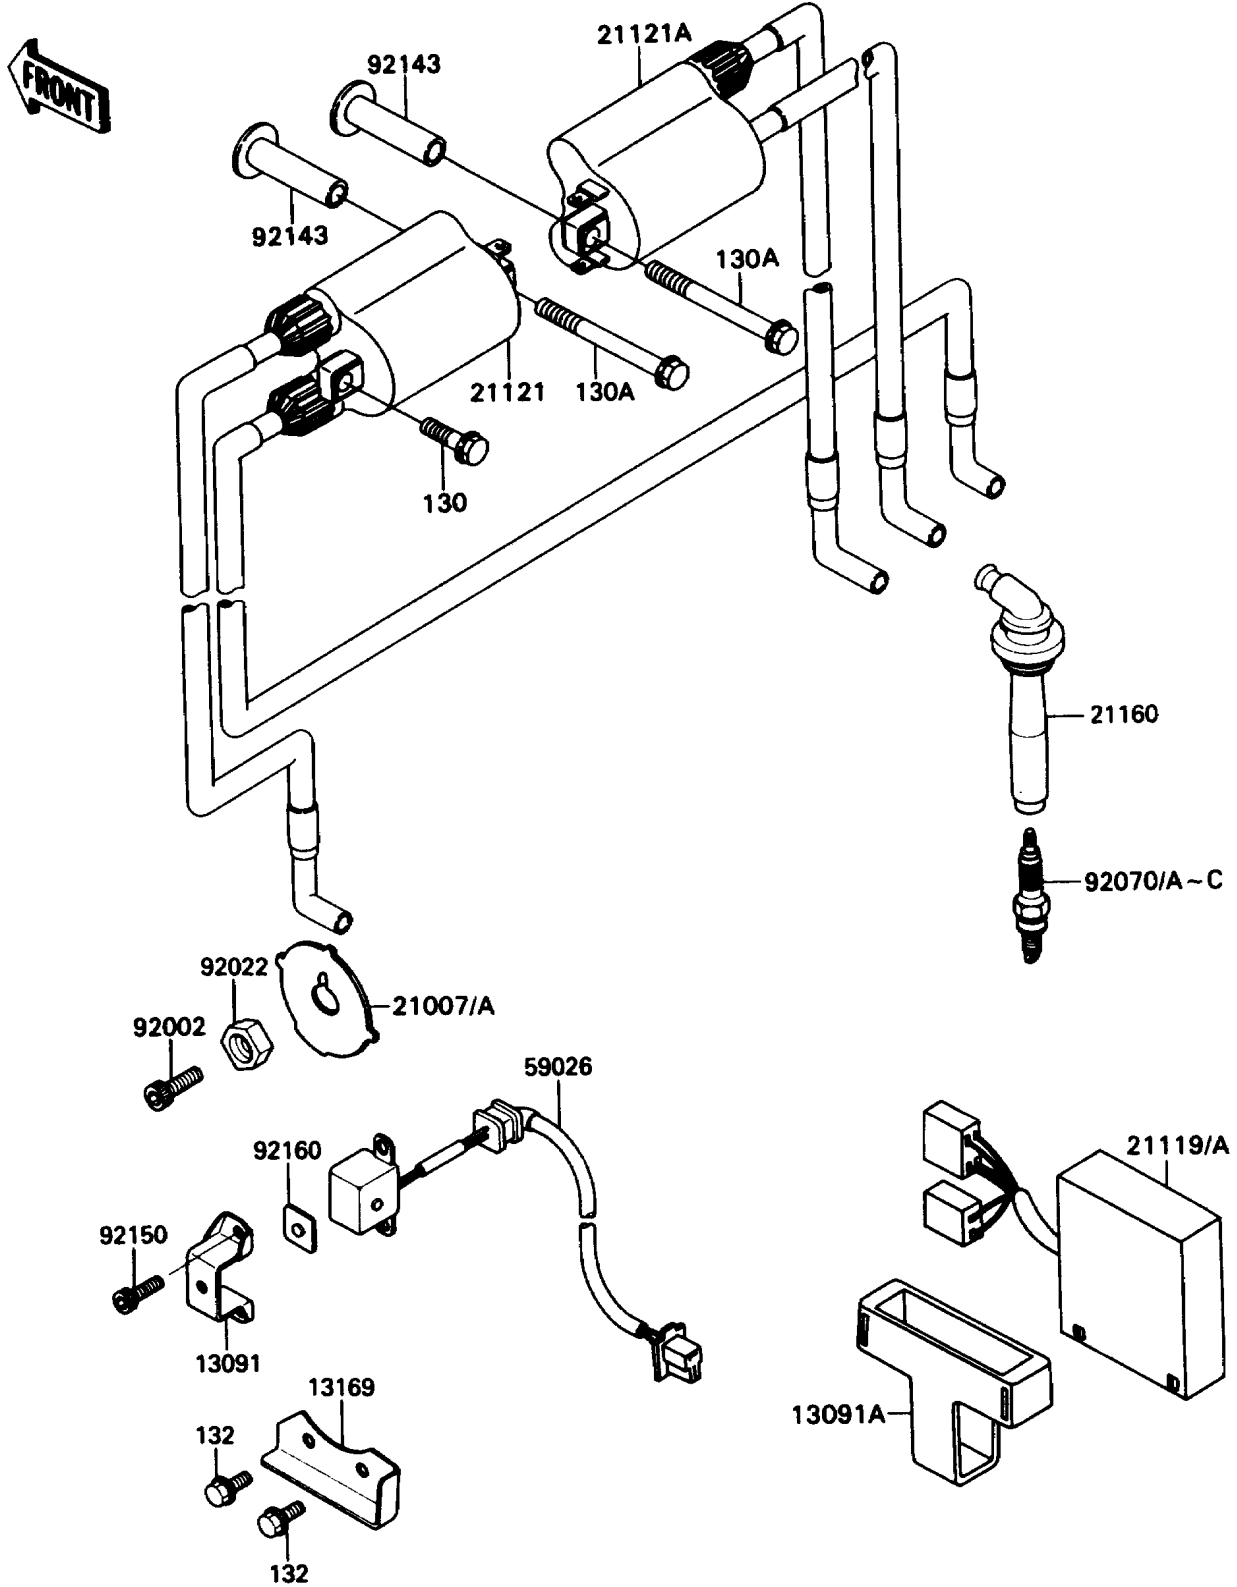

1992 Ninja® ZX™ -11 PARTS DIAGRAM

Ignition Coil

E1830

1992 Ninja® ZX™ -11 PARTS LIST

Ignition Coil

| ITEM NAME | PART NUMBER | QUANTITY |
|-----------|-------------|----------|
|-----------|-------------|----------|