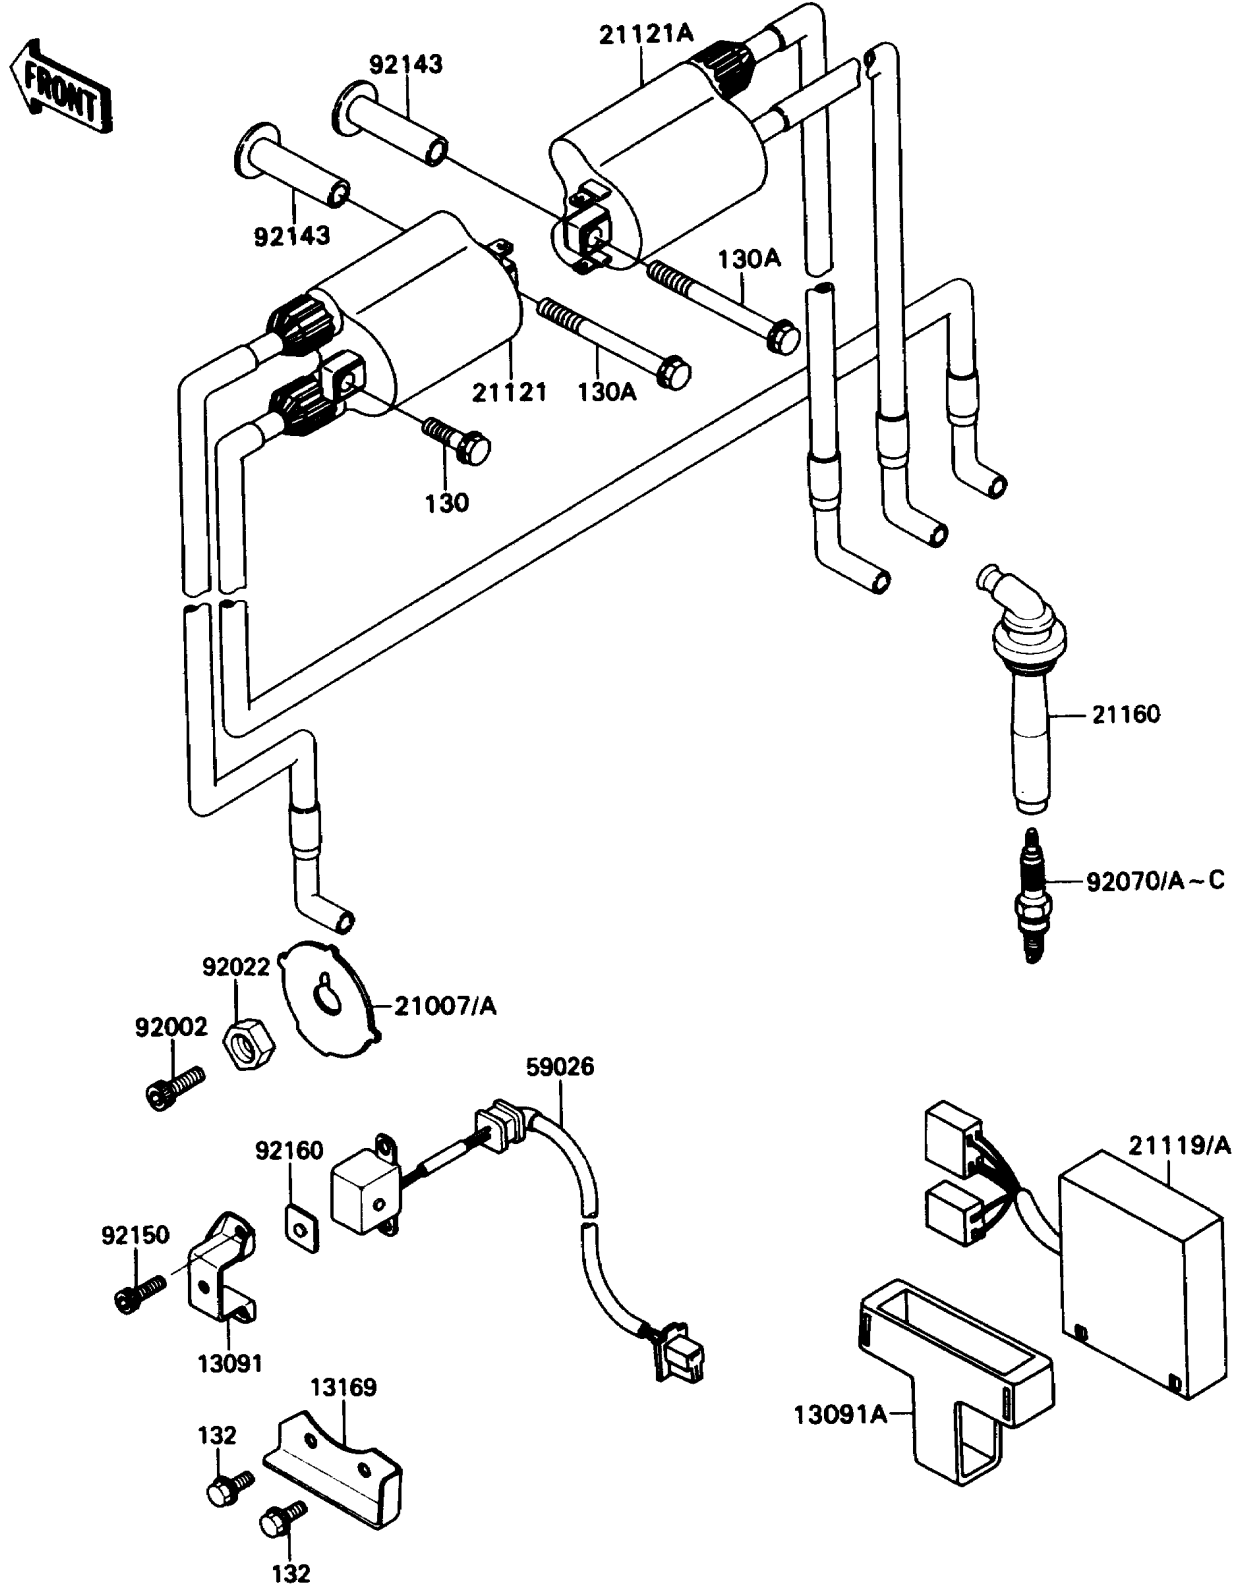

1991 Ninja® ZX™-11 PARTS DIAGRAM

Ignition Coil

E1830

1991 Ninja® ZX™ -11 PARTS LIST

Ignition Coil

ITEM NAME	PART NUMBER	QUANTITY
-----------	-------------	----------