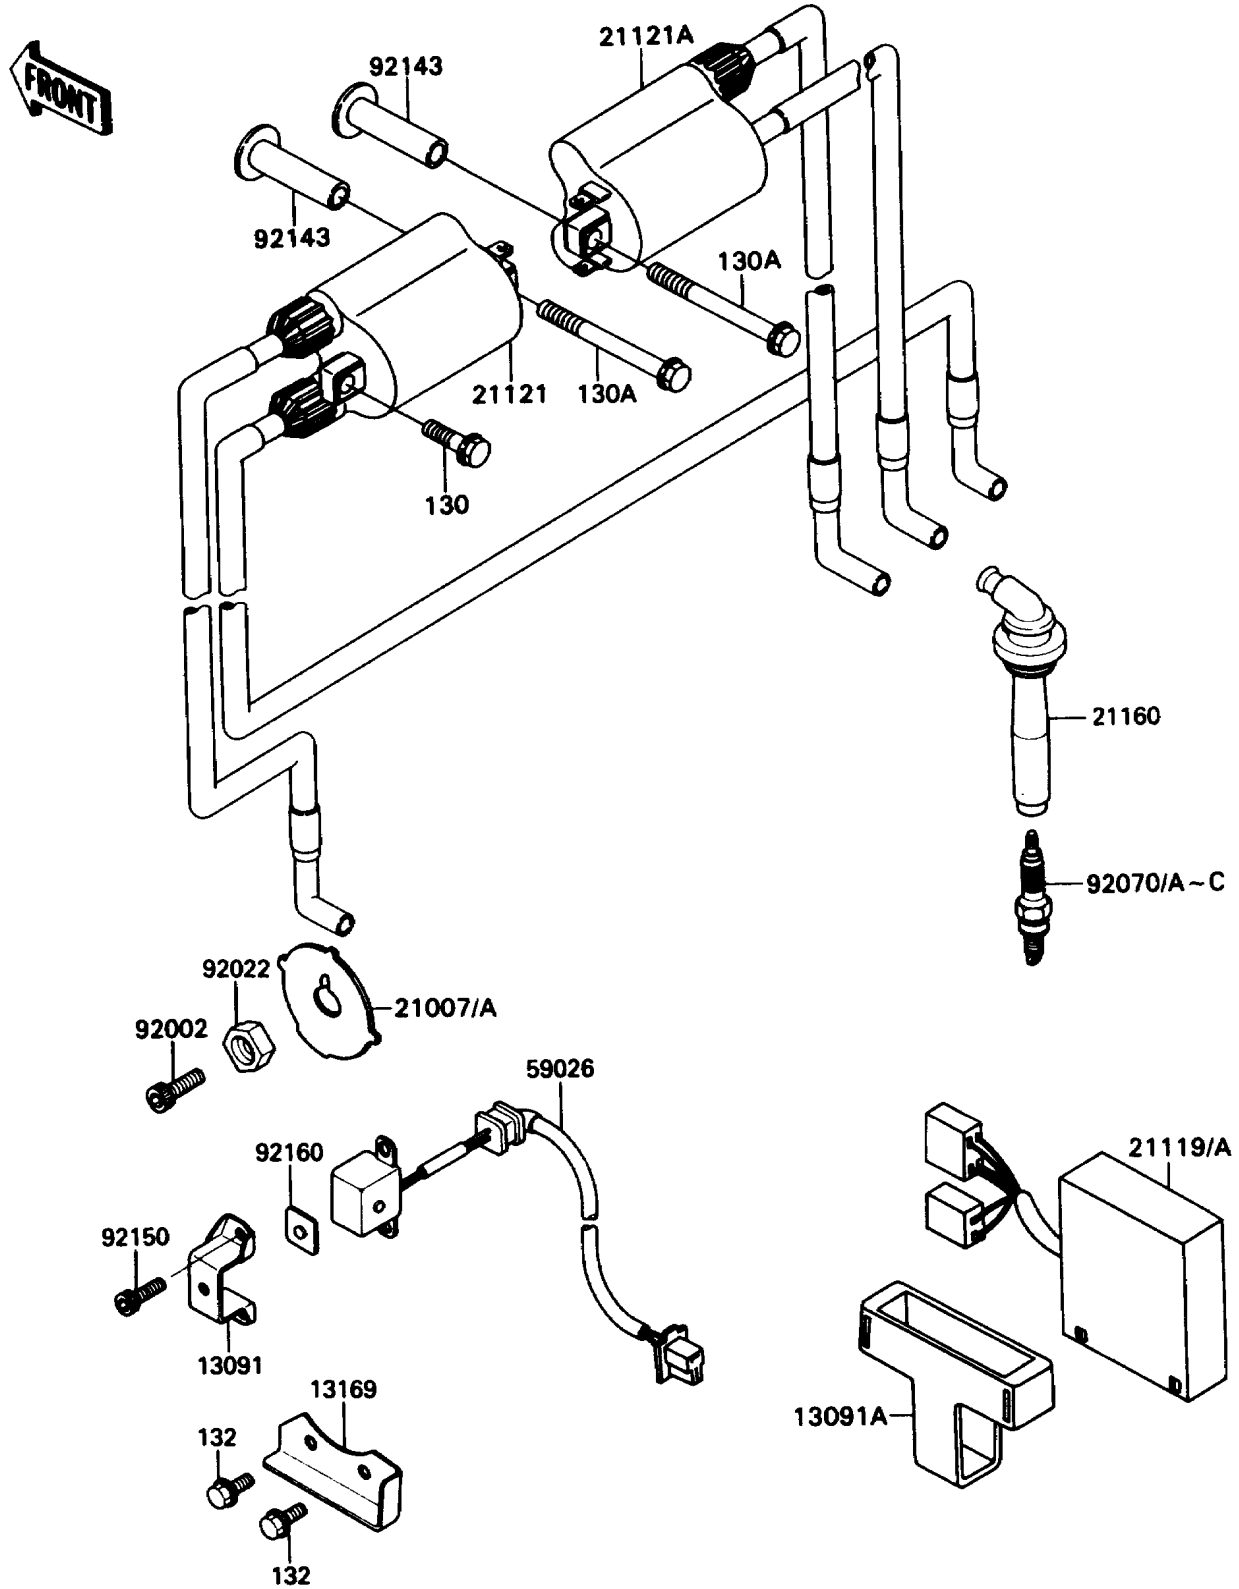

# 1993 Ninja® ZX™ -11 PARTS DIAGRAM

Ignition Coil

E1830

# 1993 Ninja® ZX™ -11 PARTS LIST

Ignition Coil

ITEM NAME	PART NUMBER	QUANTITY
-----------	-------------	----------