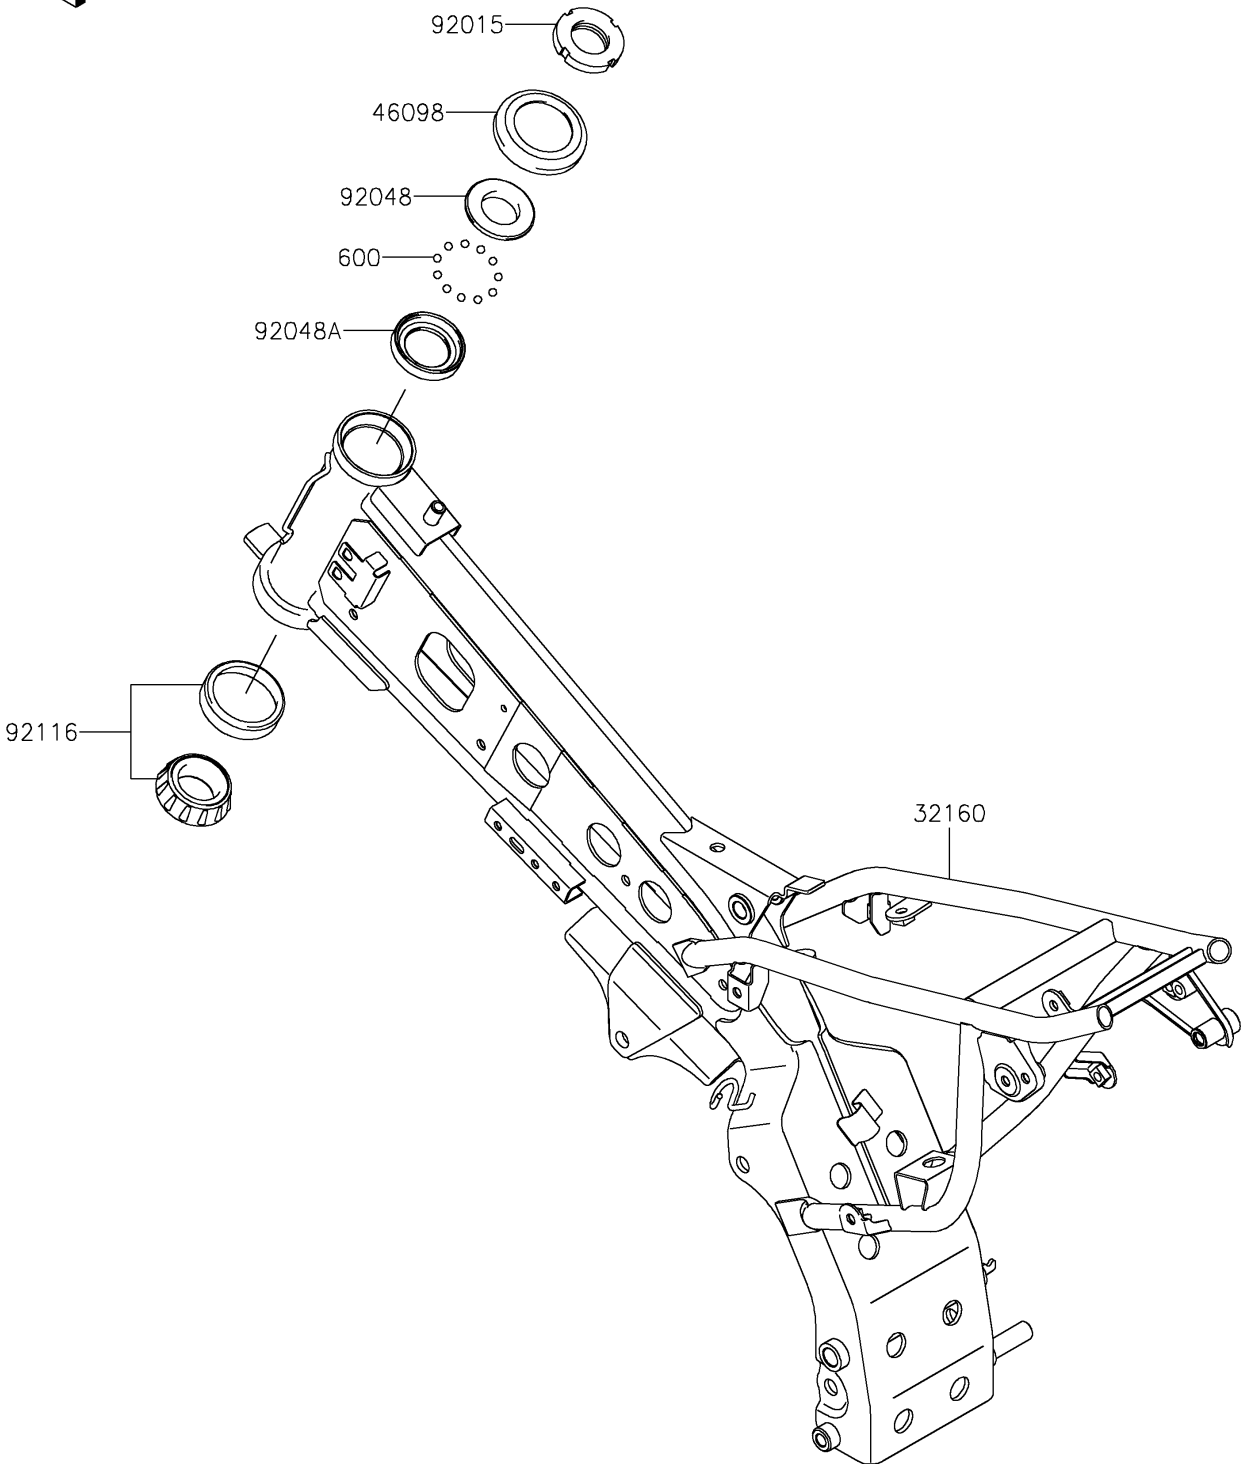

2024 KLX®110R L PARTS DIAGRAM

Frame

F2120

2024 KLX®110R L PARTS LIST

Frame

ITEM NAME	PART NUMBER	QUANTITY
FRAME-COMP,P.SILVER (Ref # 32160)	32160-0501-458	1
CAP,STEERING STEM (Ref # 46098)	46098-018	1
NUT,STEERING LOCK,25MM (Ref # 92015)	92015-1222	1
RACE,STEERING STEM BEARING (Ref # 92048)	92048-0035	1
RACE,STEERING STEM BEARING (Ref # 92048A)	92048-0038	1
BEARING-ROLLER,HR320/28XJ (Ref # 92116)	92116-1009	1
BALL-STEEL,3/16 (Ref # 600)	600A0600	23