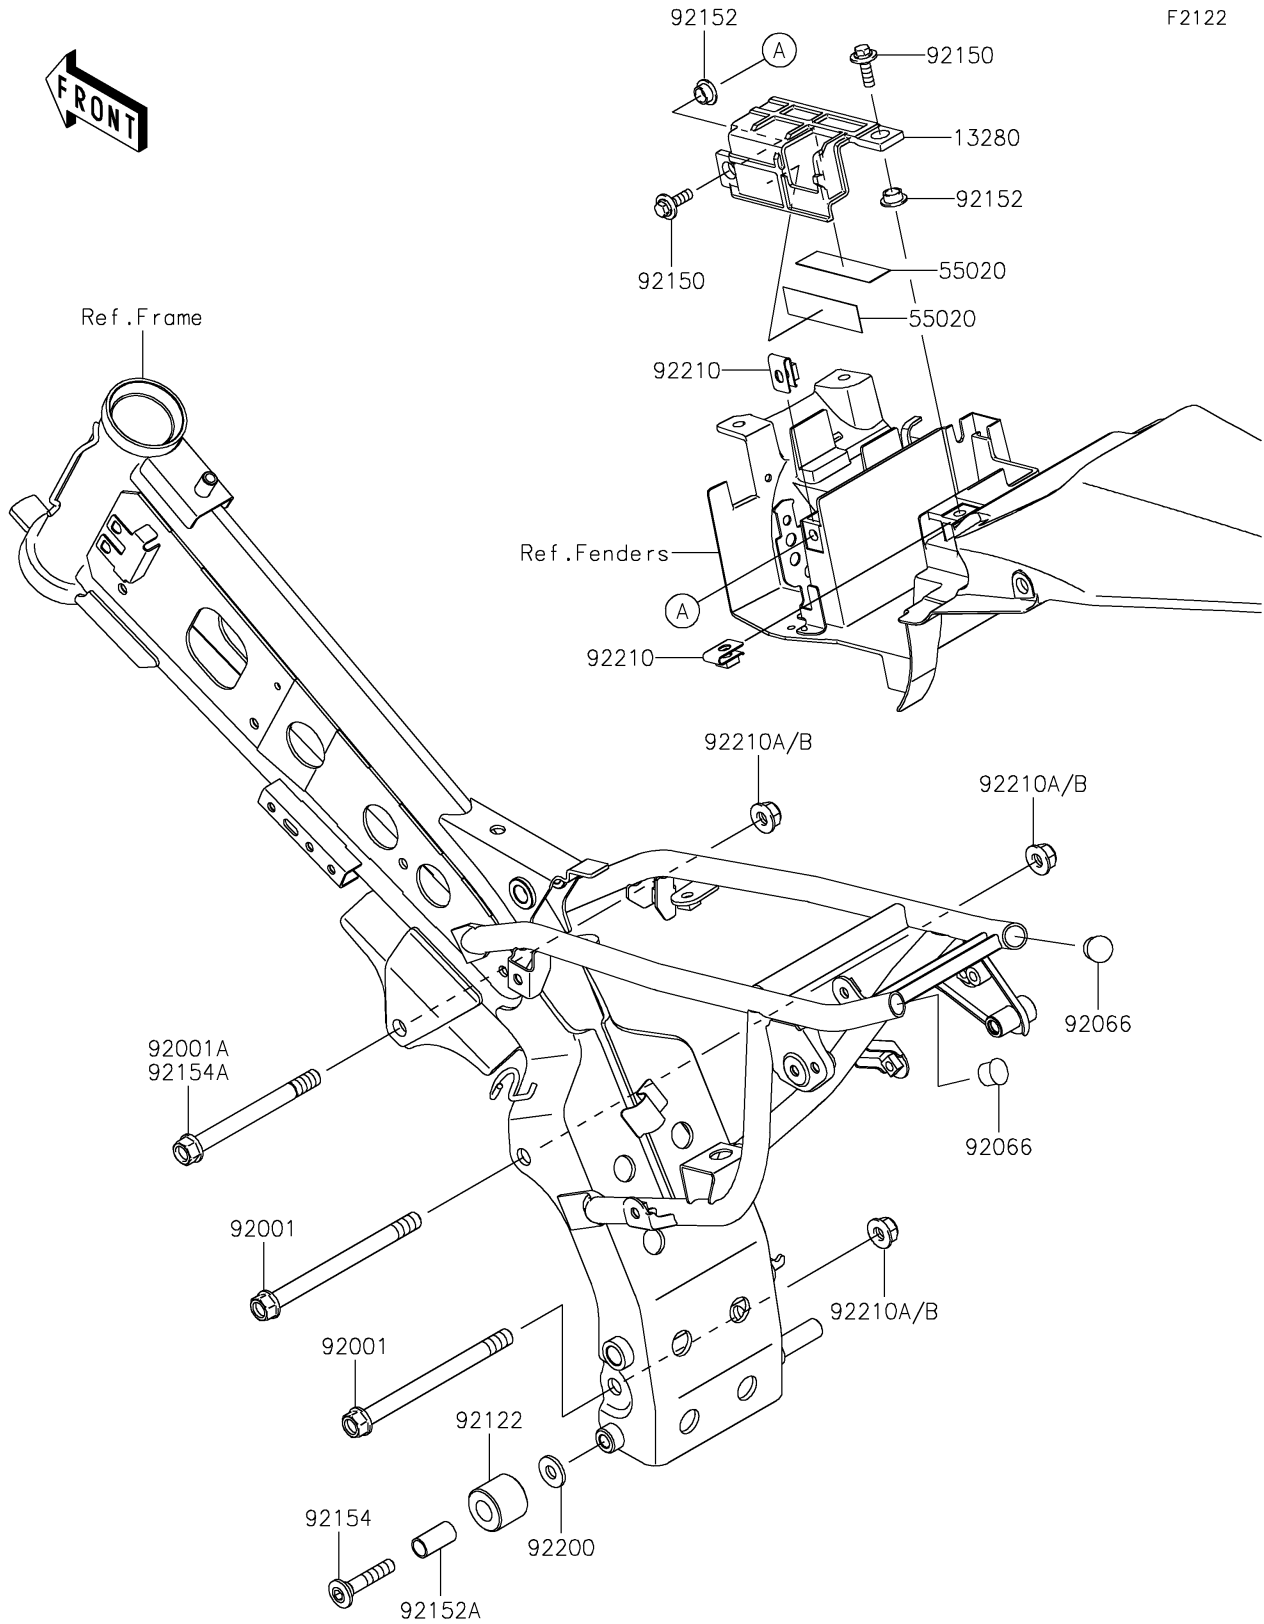

# 2023 KLX®110L PARTS DIAGRAM

Engine Mount

## 2023 KLX®110L PARTS LIST

### Engine Mount

ITEM NAME	PART NUMBER	QUANTITY
HOLDER,BATTERY (Ref # 13280)	13280-0384	1
GUARD (Ref # 55020)	55020-0527	2
BOLT,FLANGED,10X125 (Ref # 92001)	92001-1720	2
BOLT,FLANGED,10X105,BLACK (Ref # 92001A)	92001-1751	1
PLUG (Ref # 92066)	92066-1081	2
ROLLER,CHAIN GUIDE (Ref # 92122)	92122-0023	1
BOLT,FLANGED,6X20 (Ref # 92150)	92150-1339	2
COLLAR (Ref # 92152)	92152-0789	2
COLLAR,10.3X12.7X25 (Ref # 92152A)	92152-0831	1
BOLT,SOCKET,8X42 (Ref # 92154)	92154-0309	1
WASHER,8.5X20X2.3 (Ref # 92200)	92200-1055	1
NUT,6MM (Ref # 92210)	92210-0218	2
NUT,LOCK,FLANGED,10MM (Ref # 92210A)	92210-1081	3