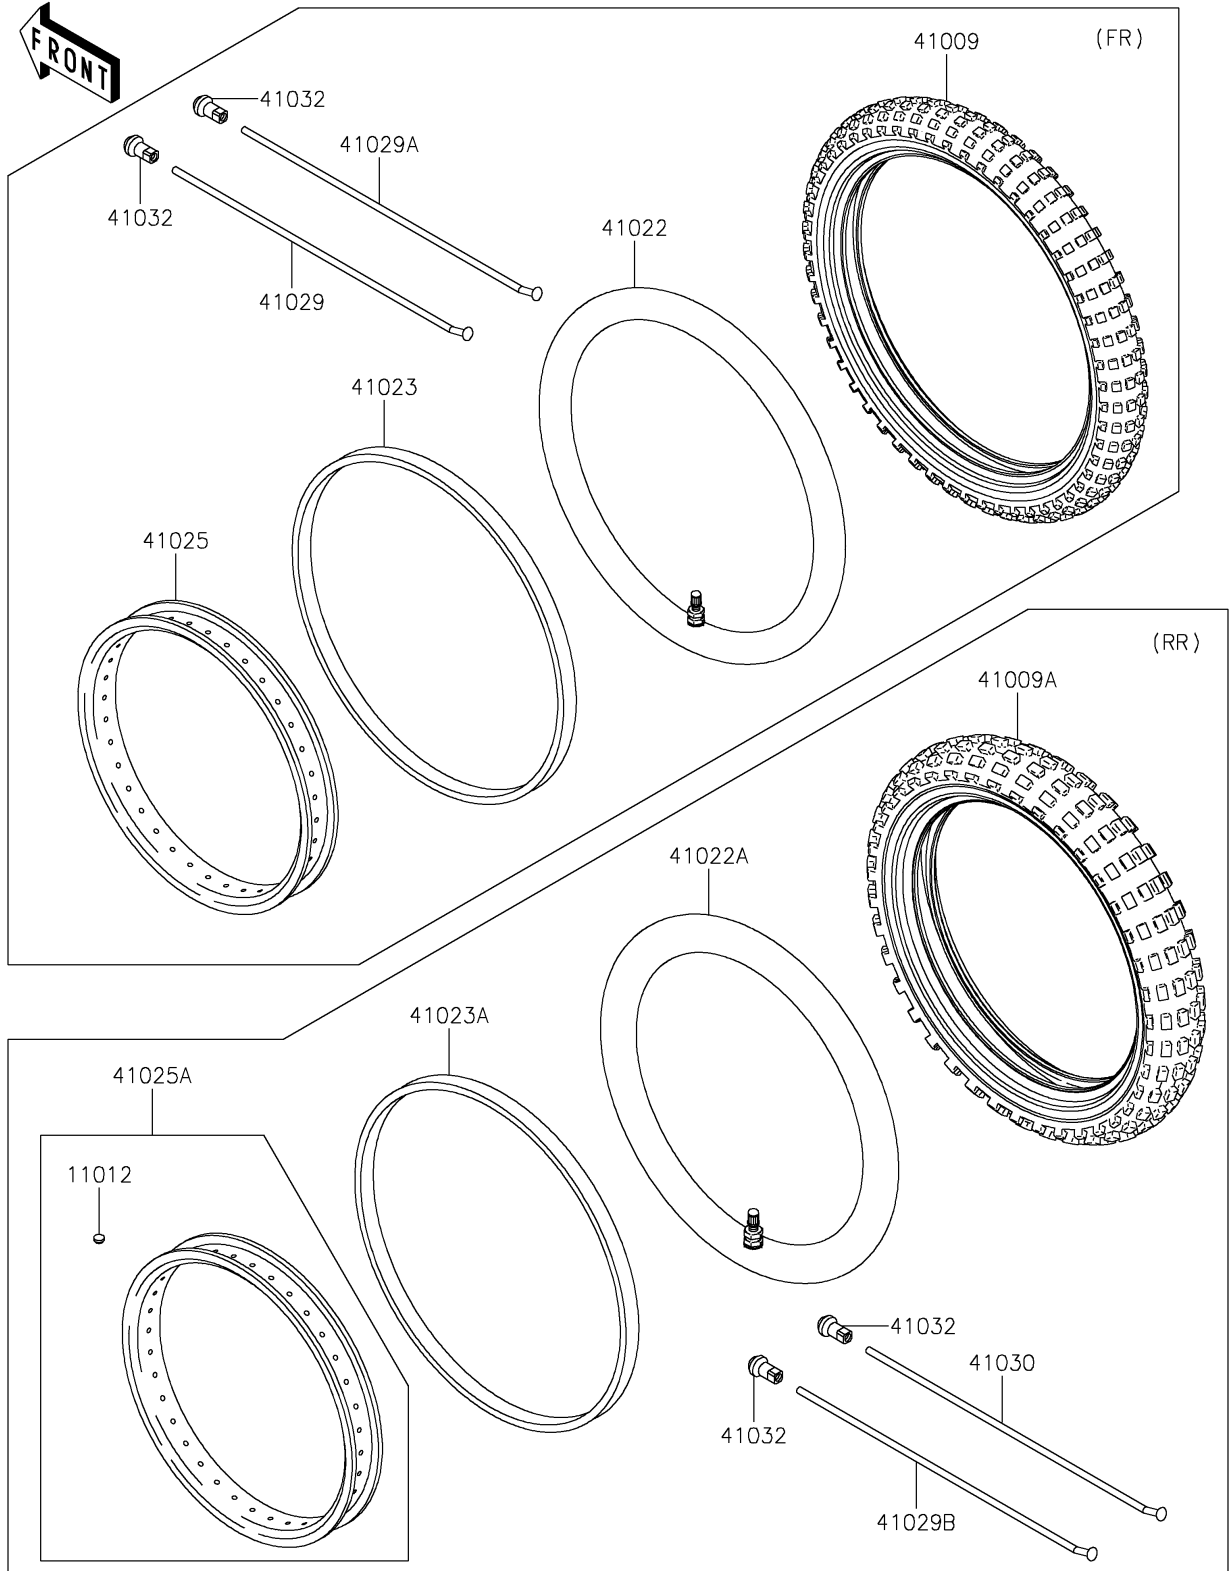

# 2023 KLX®110L PARTS DIAGRAM

Wheels/Tires

F2210

## 2023 KLX®110L PARTS LIST

### Wheels/Tires

| ITEM NAME                                   | PART NUMBER | QUANTITY |
|---|-------------|----------|
| CAP,BEAD STOPPER (Ref # 11012)              | 11012-1916  | 1        |
| TIRE,2.50-14 4PR,GS-45F(IRC) (Ref # 41009)  | 41009-0877  | 1        |
| TIRE,3.00-12 4PR,GS-45F(IRC) (Ref # 41009A) | 41009-0878  | 1        |
| TUBE-TIRE,2.50-14(IRC) (Ref # 41022)        | 41022-0131  | 1        |
| TUBE-TIRE,3.00-12(IRC) (Ref # 41022A)       | 41022-0132  | 1        |
| BAND-RIM,2.50-14(IRC) (Ref # 41023)         | 41023-0021  | 1        |
| BAND-RIM,3.00-12(IRC) (Ref # 41023A)        | 41023-0022  | 1        |
| RIM,FR,1.40X14 (Ref # 41025)                | 41025-0430  | 1        |
| RIM,RR,1.60X12 (Ref # 41025A)               | 41025-0431  | 1        |
| SPOKE-INNER,FR,144MMX118D (Ref # 41029)     | 41029-1067  | 16       |
| SPOKE-INNER,FR,133.5MMX97D (Ref # 41029A)   | 41029-1068  | 16       |
| SPOKE-INNER,RR,98MMX105.5D (Ref # 41029B)   | 41029-1329  | 18       |
| SPOKE-OUTER,RR,98MMX77.5D (Ref # 41030)     | 41030-1182  | 18       |
| NIPPLE-SPOKE (Ref # 41032)                  | 41032-0009  | 68       |