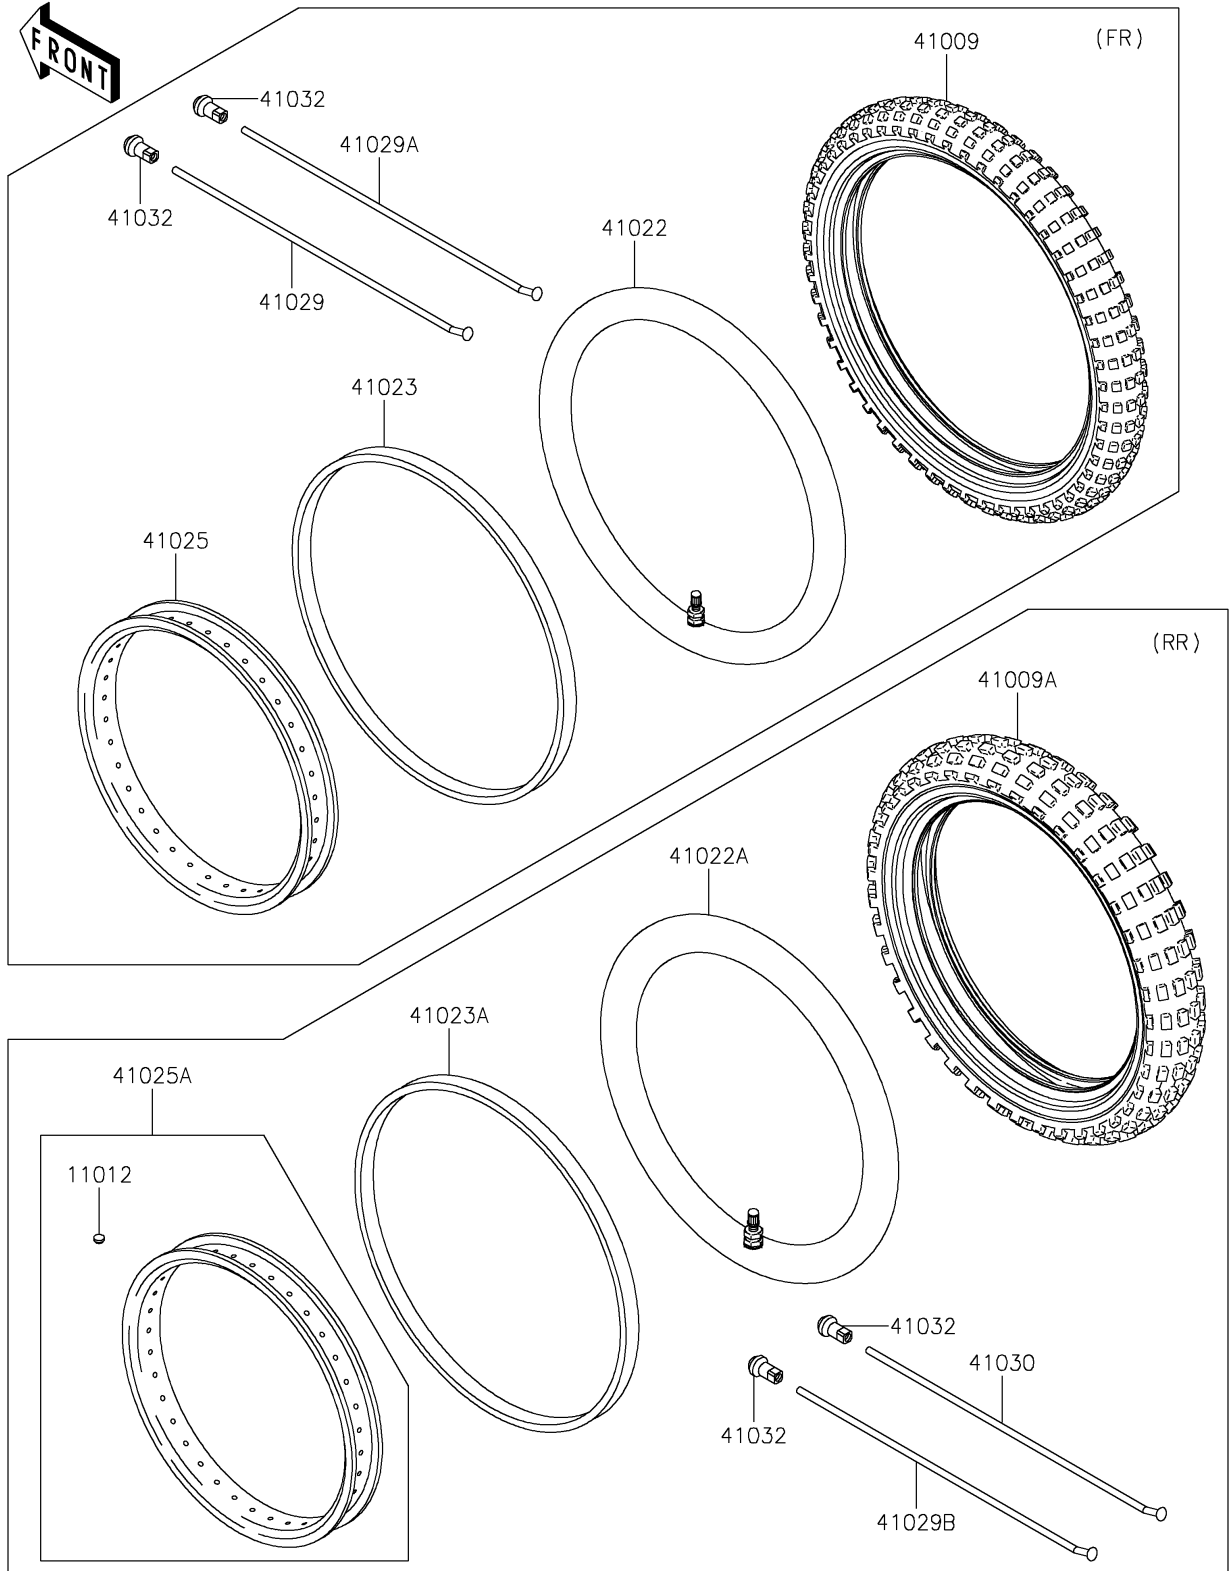

2025 KLX110L PARTS DIAGRAM

Wheels/Tires

F2210

2025 KLX110L PARTS LIST

Wheels/Tires

ITEM NAME	PART NUMBER	QUANTITY
CAP,BEAD STOPPER (Ref # 11012)	11012-1916	1
TIRE,2.50-14 4PR,GS-45F(IRC) (Ref # 41009)	41009-0877	1
TIRE,3.00-12 4PR,GS-45F(IRC) (Ref # 41009A)	41009-0878	1
TUBE-TIRE,2.50-14(IRC) (Ref # 41022)	41022-0131	1
TUBE-TIRE,3.00-12(IRC) (Ref # 41022A)	41022-0132	1
BAND-RIM,2.50-14(IRC) (Ref # 41023)	41023-0021	1
BAND-RIM,3.00-12(IRC) (Ref # 41023A)	41023-0022	1
RIM,FR,1.40X14 (Ref # 41025)	41025-0430	1
RIM,RR,1.60X12 (Ref # 41025A)	41025-0431	1
SPOKE-INNER,FR,144MMX118D (Ref # 41029)	41029-1067	16
SPOKE-INNER,FR,133.5MMX97D (Ref # 41029A)	41029-1068	16
SPOKE-INNER,RR,98MMX105.5D (Ref # 41029B)	41029-1329	18
SPOKE-OUTER,RR,98MMX77.5D (Ref # 41030)	41030-1182	18
NIPPLE-SPOKE (Ref # 41032)	41032-0009	68