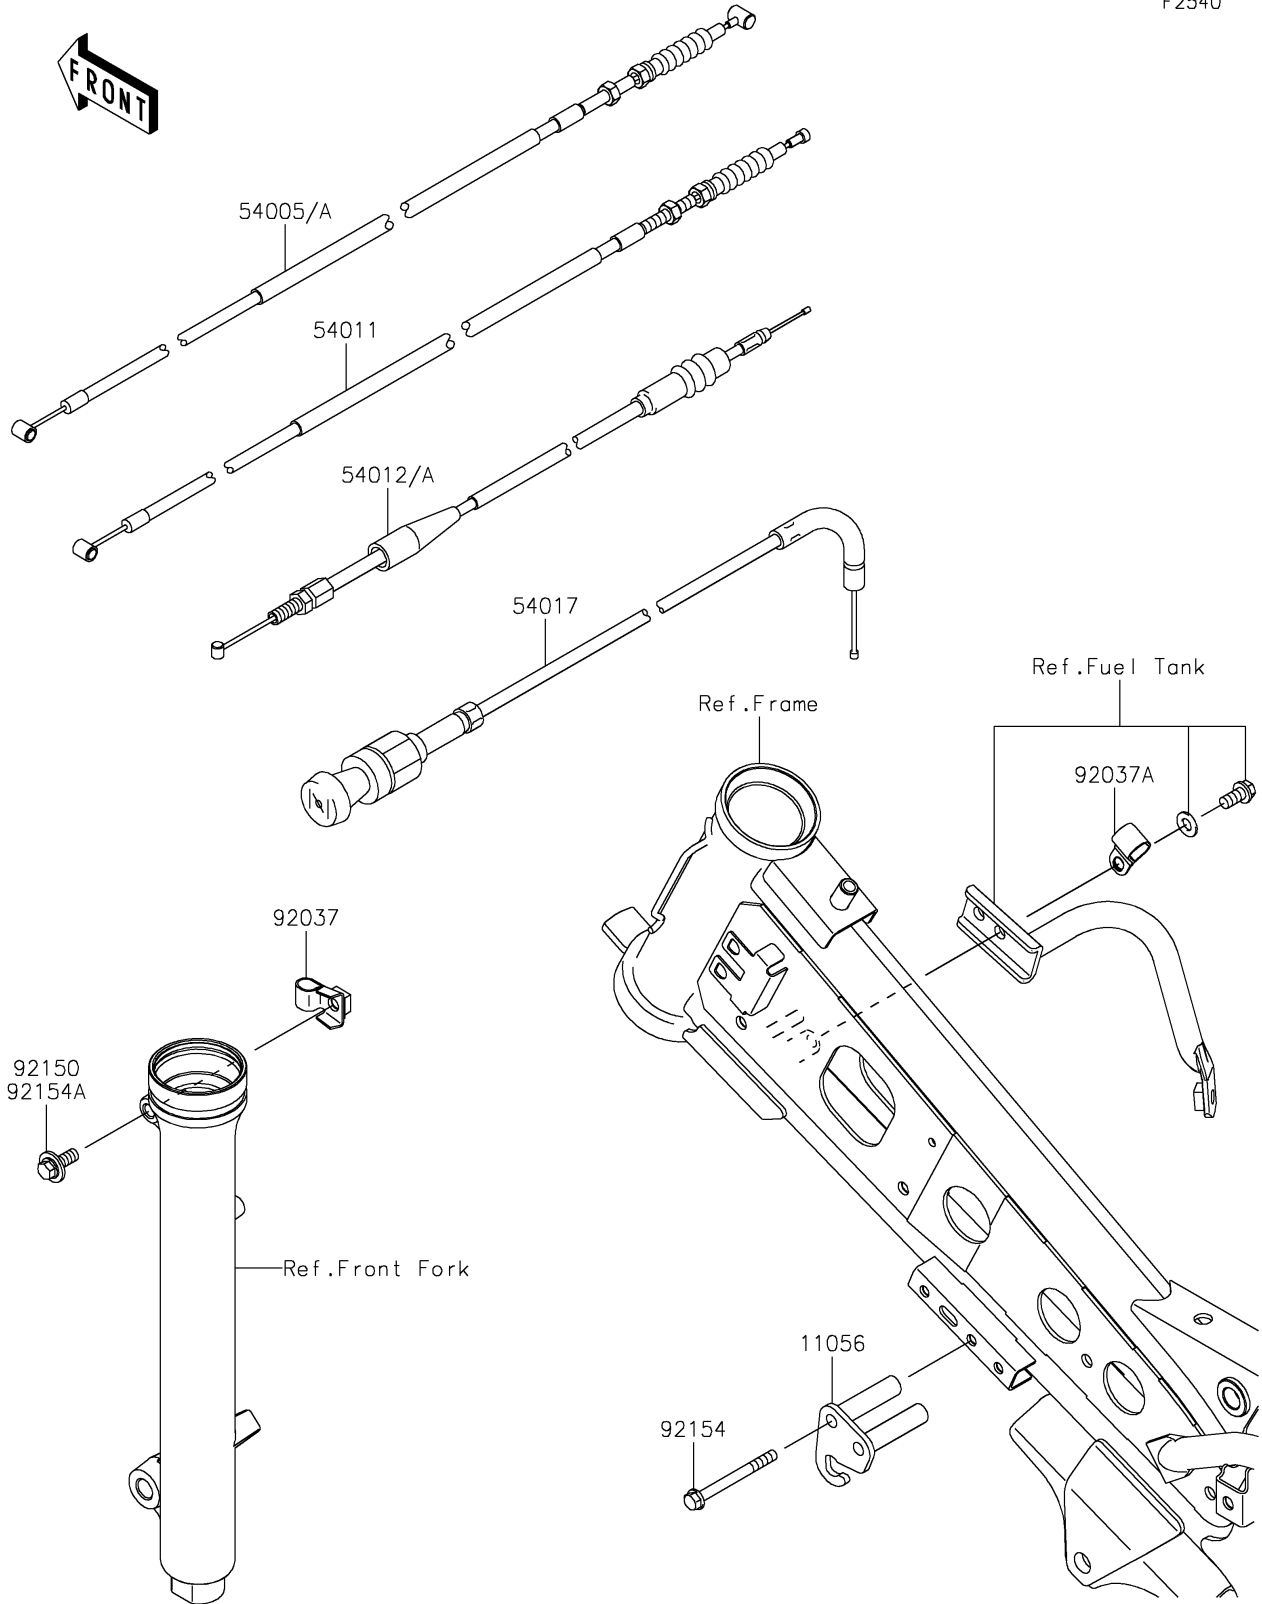

2024 KLX®110R L PARTS DIAGRAM

Cables

F2540

2024 KLX®110R L PARTS LIST

Cables

ITEM NAME	PART NUMBER	QUANTITY
BRACKET,CHOKE (Ref # 11056)	11056-0151	1
CABLE-BRAKE (Ref # 54005)	54005-0027	1
CABLE-CLUTCH (Ref # 54011)	54011-0103	1
CABLE-THROTTLE (Ref # 54012)	54012-0643	1
CABLE-STARTER (Ref # 54017)	54017-1218	1
CLAMP,BRAKE CABLE (Ref # 92037)	92037-1353	1
CLAMP (Ref # 92037A)	92037-1608	1
BOLT,FLANGED,6X16 (Ref # 92150)	92150-1506	1
BOLT,FLANGED,5X53 (Ref # 92154)	92154-0374	2