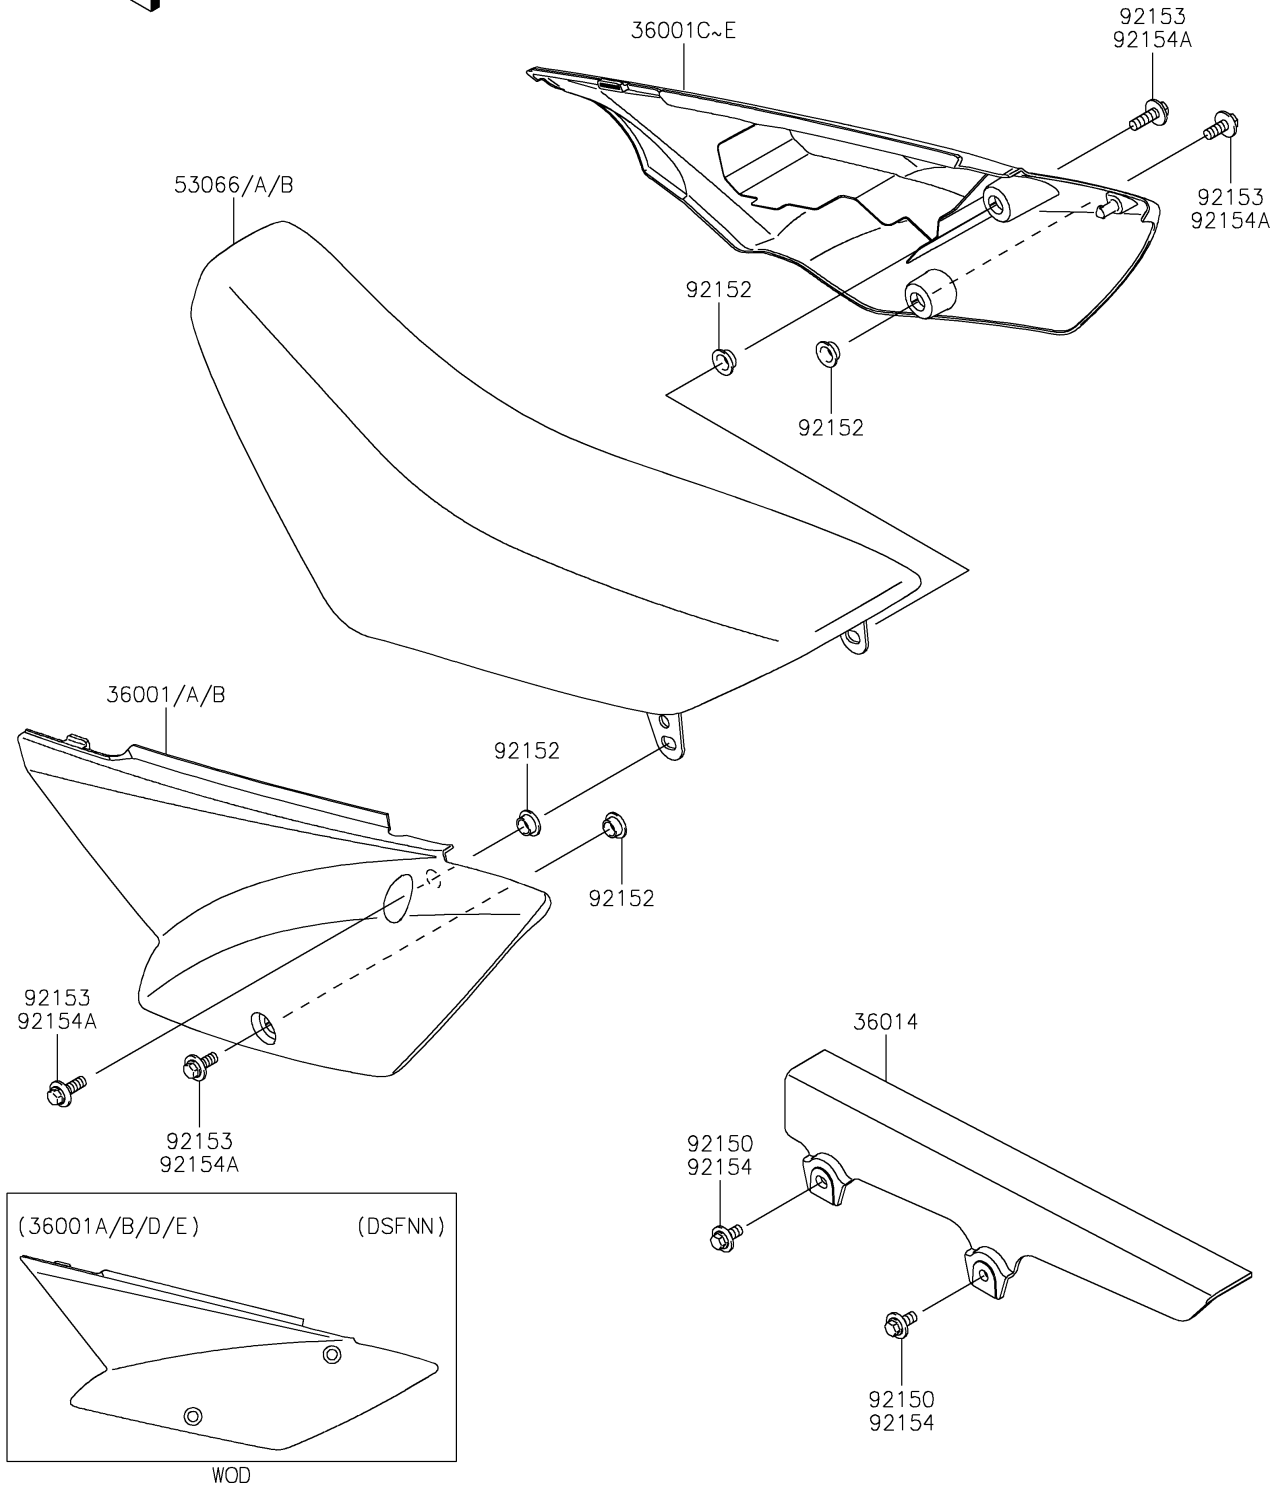

2023 KLX®110L PARTS DIAGRAM

Side Covers/Chain Cover

F2610

2023 KLX®110L PARTS LIST

Side Covers/Chain Cover

ITEM NAME	PART NUMBER	QUANTITY
COVER-SIDE,LH,B.WHITE (Ref # 36001)	36001-0204-266	1
COVER-SIDE,RH,B.WHITE (Ref # 36001C)	36001-0205-266	1
CASE-CHAIN (Ref # 36014)	36014-1258	1
SEAT-ASSY,N.L.GREEN+BLK/WHT (Ref # 53066A)	53066-0719-49F	1
BOLT,FLANGED,6X14 (Ref # 92150)	92150-1689	2
COLLAR (Ref # 92152)	92152-0789	4
BOLT,6X20 (Ref # 92153)	92153-0502	4