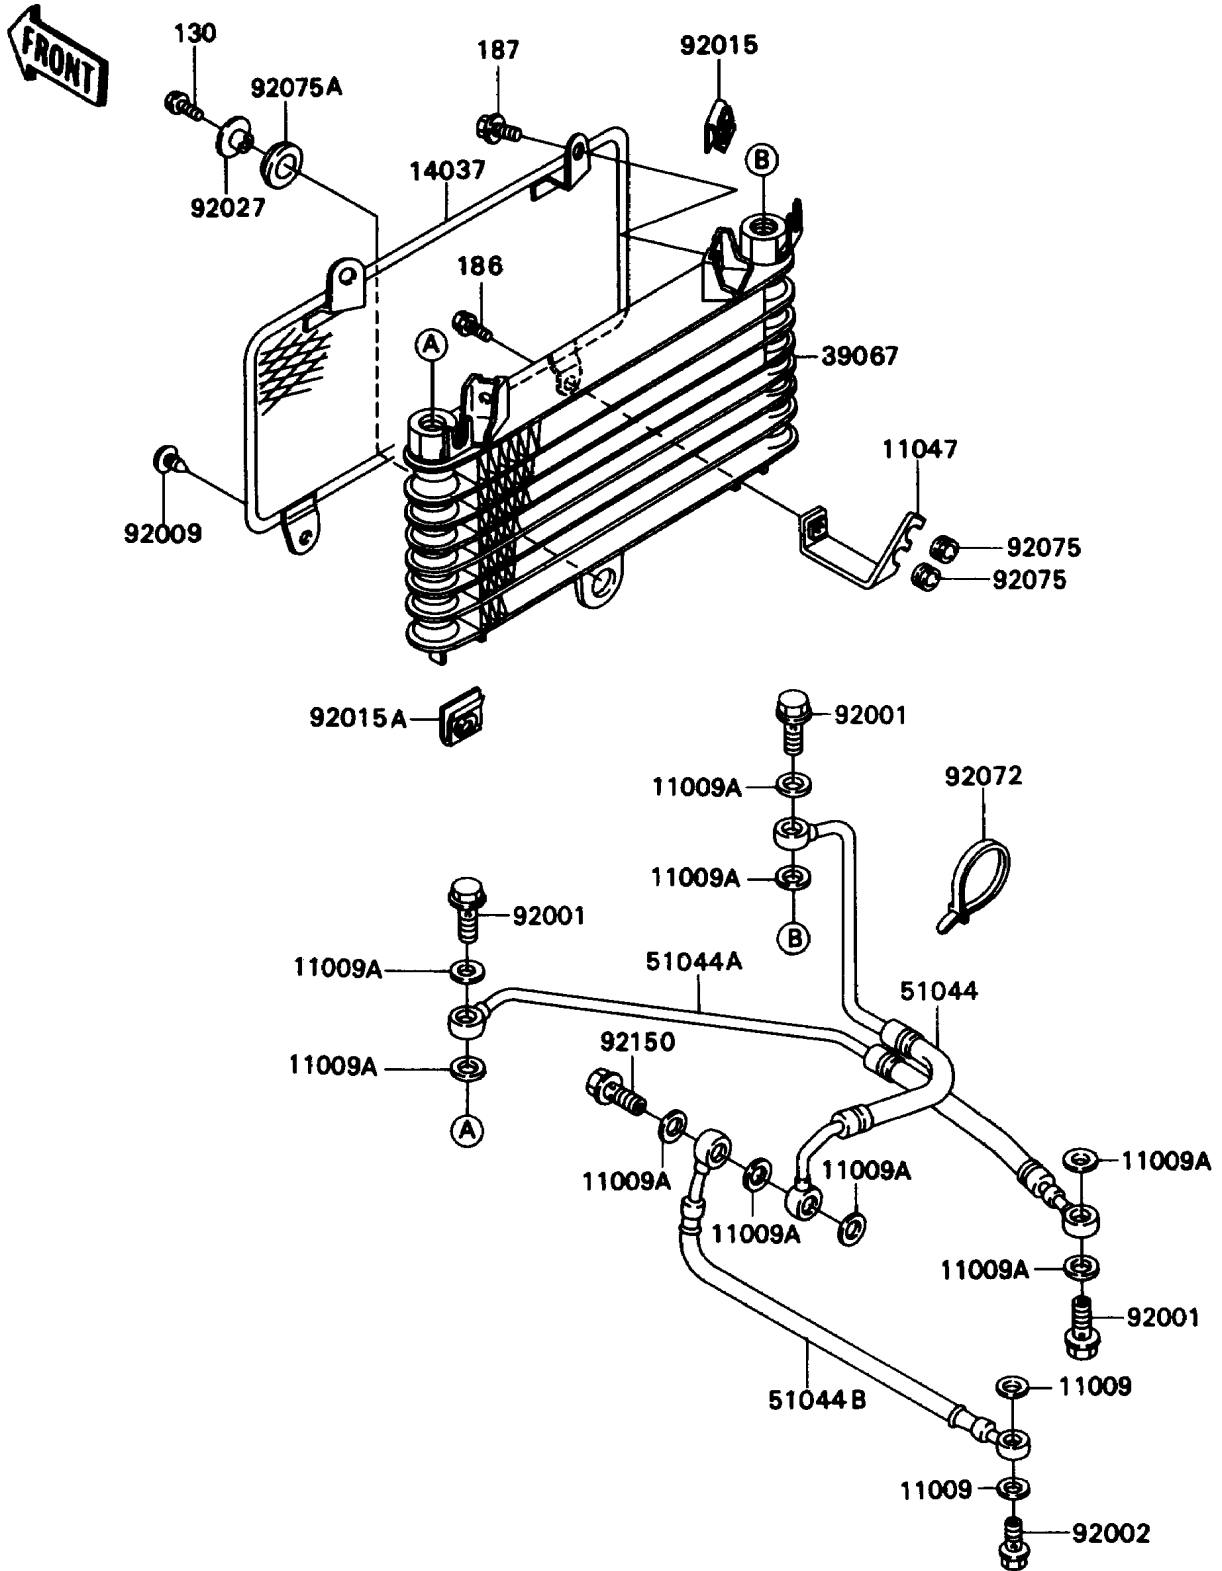

1992 Ninja® ZX™ -11 PARTS DIAGRAM

Oil Cooler

E3034

1992 Ninja® ZX™ -11 PARTS LIST

Oil Cooler

ITEM NAME	PART NUMBER	QUANTITY
GASKET,OIL PIPE,8.2X14X1.0 (Ref # 11009)	11009-1344	2
GASKET,14X19.5X1.4 (Ref # 11009A)	11009-1461	9
BRACKET (Ref # 11047)	11047-1105	1
SCREEN,OIL COOLER (Ref # 14037)	14037-1126	1
COOLER-OIL (Ref # 39067)	39067-1057	1
TUBE-ASSY (Ref # 51044)	51044-1119	1
TUBE-ASSY (Ref # 51044A)	51044-1120	1
TUBE-ASSY,OIL (Ref # 51044B)	51044-1130	1
BOLT,14X28.5 (Ref # 92001)	92001-1930	3
BOLT,BANJO,8X20 (Ref # 92002)	92002-1429	1
SCREW,TAPPING,6MM (Ref # 92009)	92009-1261	1
NUT (Ref # 92015)	92015-1487	2
NUT,6MM (Ref # 92015A)	92015-1758	1
COLLAR,FLANGED,L=12.1,BLACK (Ref # 92027)	92027-1651	1
BAND,L=250 (Ref # 92072)	92072-1237	1
DAMPER,OIL COOLER (Ref # 92075)	92075-1942	2
DAMPER (Ref # 92075A)	92075-277	1
BOLT,BANJO,14X46 (Ref # 92150)	92150-1324	1
BOLT-FLANGED,6X25 (Ref # 130)	130J0625	1
BOLT-UPSET-WP (Ref # 186)	186G0612	1
BOLT-UPSET-WSP (Ref # 187)	187G0616	2