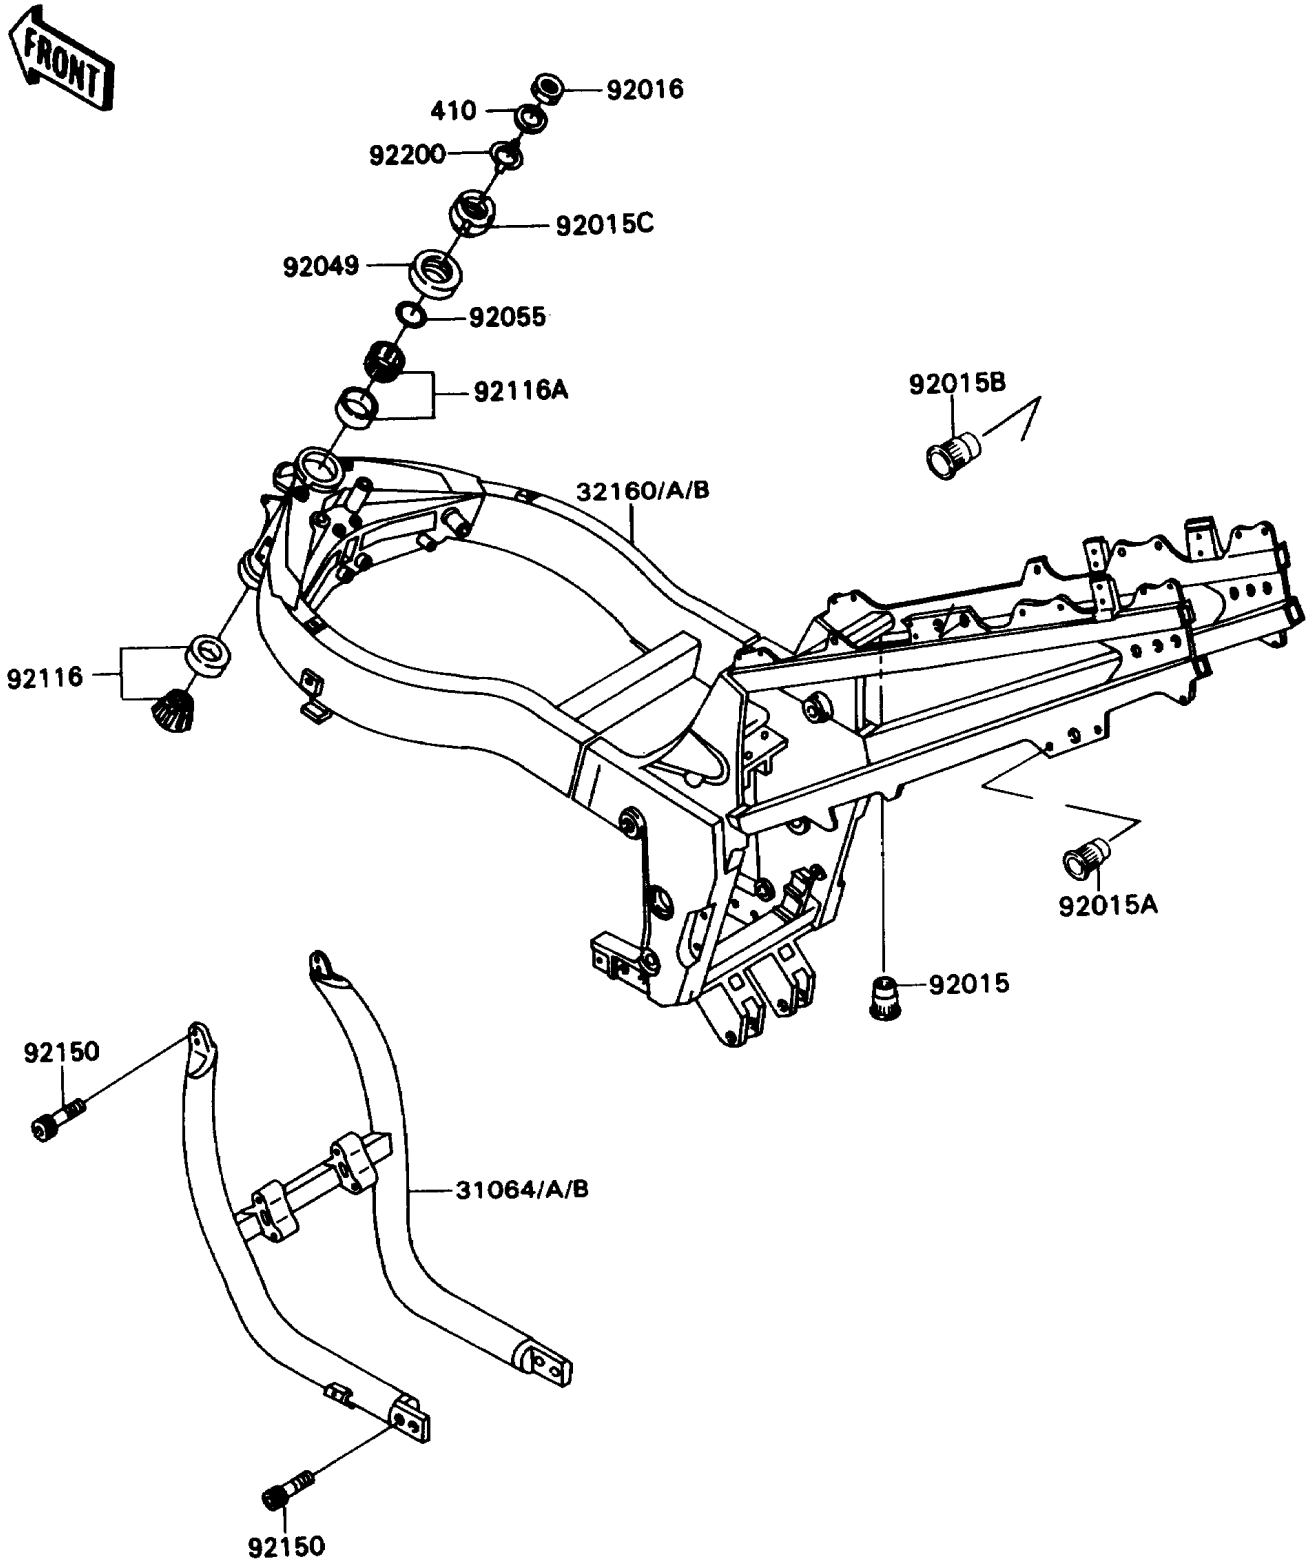

1991 Ninja® ZX™-11 PARTS DIAGRAM

Frame

F2120

1991 Ninja® ZX™ -11 PARTS LIST

Frame

ITEM NAME	PART NUMBER	QUANTITY
PIPE-COMP,SIDE FRAME,G.GRAY (Ref # 31064)	31064-1114-GD	1
PIPE-COMP,SIDE FRAME,G.GRAY (Ref # 31064A)	31064-1114-HN	1
FRAME-COMP,G.GRAY (Ref # 32160)	32160-1108-GD	1
FRAME-COMP,G.GRAY (Ref # 32160A)	32160-1108-HN	1
NUT,POP,6MM,L=15 (Ref # 92015)	92015-1791	1
NUT,POP,6MM,L=16.5 (Ref # 92015A)	92015-1792	3
NUT,POP,8MM,L=18 (Ref # 92015B)	92015-1794	2
NUT,28MM (Ref # 92015C)	92015-1813	1
NUT,20MM (Ref # 92016)	92016-028	1
SEAL-OIL (Ref # 92049)	92049-1351	1
RING-O (Ref # 92055)	92055-1470	1
BEARING-ROLLER,LWR,32006JR RS (Ref # 92116)	92116-1008	1
BEARING-ROLLER,HR320/28XJE (Ref # 92116A)	92116-1067	1
BOLT,SOCKET,10X30 (Ref # 92150)	92150-1405	8
WASHER,CLAW,20.5X32X2.3 (Ref # 92200)	92200-1041	1
W-PLAIN-S,20MM (Ref # 410)	410F2000	1