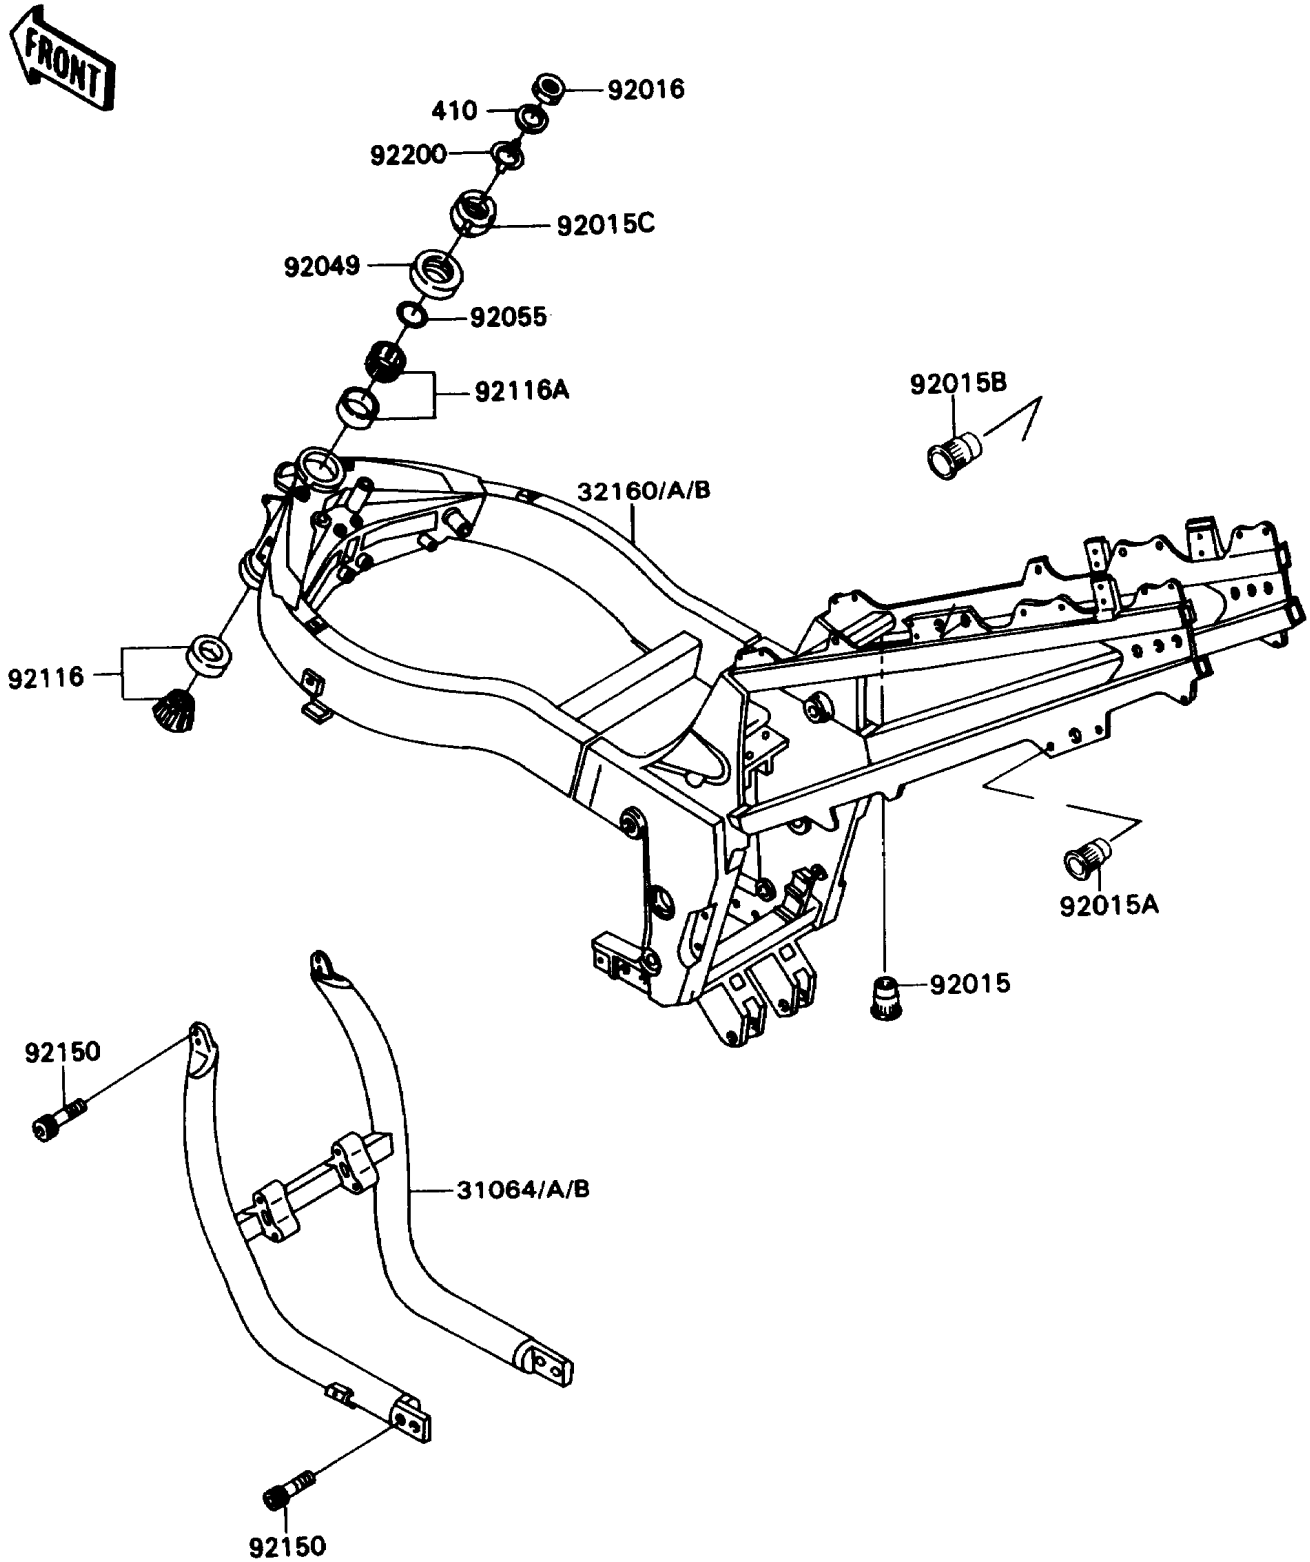

1993 Ninja® ZX™ -11 PARTS DIAGRAM

Frame

F2120

1993 Ninja® ZX™ -11 PARTS LIST

Frame

ITEM NAME	PART NUMBER	QUANTITY
PIPE-COMP,SIDE FRAME,BLACK (Ref # 31064B)	31064-1114-10	1
FRAME-COMP,BLACK (Ref # 32160B)	32160-1108-10	1
NUT,POP,6MM,L=15 (Ref # 92015)	92015-1791	1
NUT,POP,6MM,L=16.5 (Ref # 92015A)	92015-1792	3
NUT,POP,8MM,L=18 (Ref # 92015B)	92015-1794	2
NUT,28MM (Ref # 92015C)	92015-1813	1
NUT,20MM (Ref # 92016)	92016-028	1
SEAL-OIL (Ref # 92049)	92049-1351	1
RING-O (Ref # 92055)	92055-1470	1
BEARING-ROLLER,LWR,32006JR RS (Ref # 92116)	92116-1008	1
BEARING-ROLLER,HR320/28XJE (Ref # 92116A)	92116-1067	1
BOLT,SOCKET,10X30 (Ref # 92150)	92150-1405	8
WASHER,CLAW,20.5X32X2.3 (Ref # 92200)	92200-1041	1
W-PLAIN-S,20MM (Ref # 410)	410F2000	1