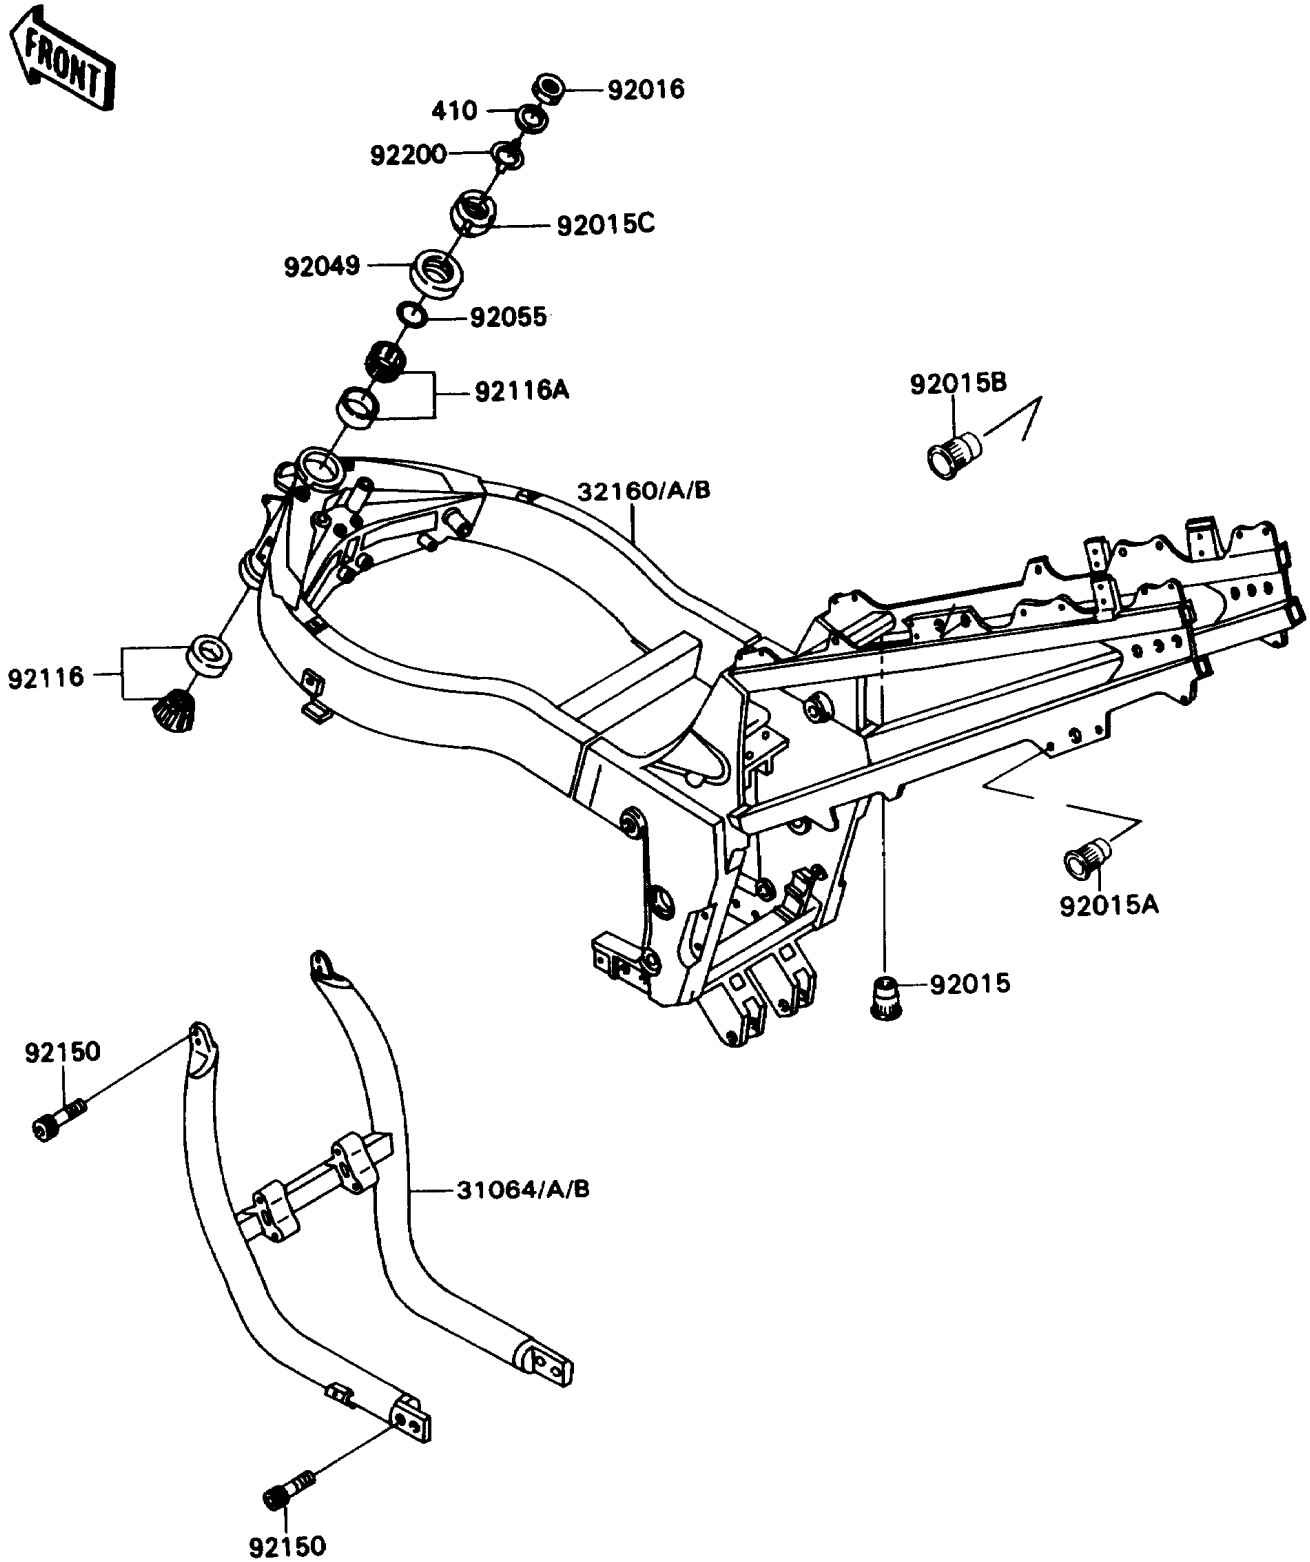

# 1993 Ninja<sup>®</sup> ZX<sup>™</sup>-11 PARTS DIAGRAM

Frame

F2120

## 1993 Ninja® ZX™ -11 PARTS LIST

### Frame

ITEM NAME	PART NUMBER	QUANTITY
PIPE-COMP,SIDE FRAME,BLACK (Ref # 31064B)	31064-1114-10	1
FRAME-COMP,BLACK (Ref # 32160B)	32160-1108-10	1
NUT,POP,6MM,L=15 (Ref # 92015)	92015-1791	1
NUT,POP,6MM,L=16.5 (Ref # 92015A)	92015-1792	3
NUT,POP,8MM,L=18 (Ref # 92015B)	92015-1794	2
NUT,28MM (Ref # 92015C)	92015-1813	1
NUT,20MM (Ref # 92016)	92016-028	1
SEAL-OIL (Ref # 92049)	92049-1351	1
RING-O (Ref # 92055)	92055-1470	1
BEARING-ROLLER,LWR,32006JR RS (Ref # 92116)	92116-1008	1
BEARING-ROLLER,HR320/28XJE (Ref # 92116A)	92116-1067	1
BOLT,SOCKET,10X30 (Ref # 92150)	92150-1405	8
WASHER,CLAW,20.5X32X2.3 (Ref # 92200)	92200-1041	1
W-PLAIN-S,20MM (Ref # 410)	410F2000	1