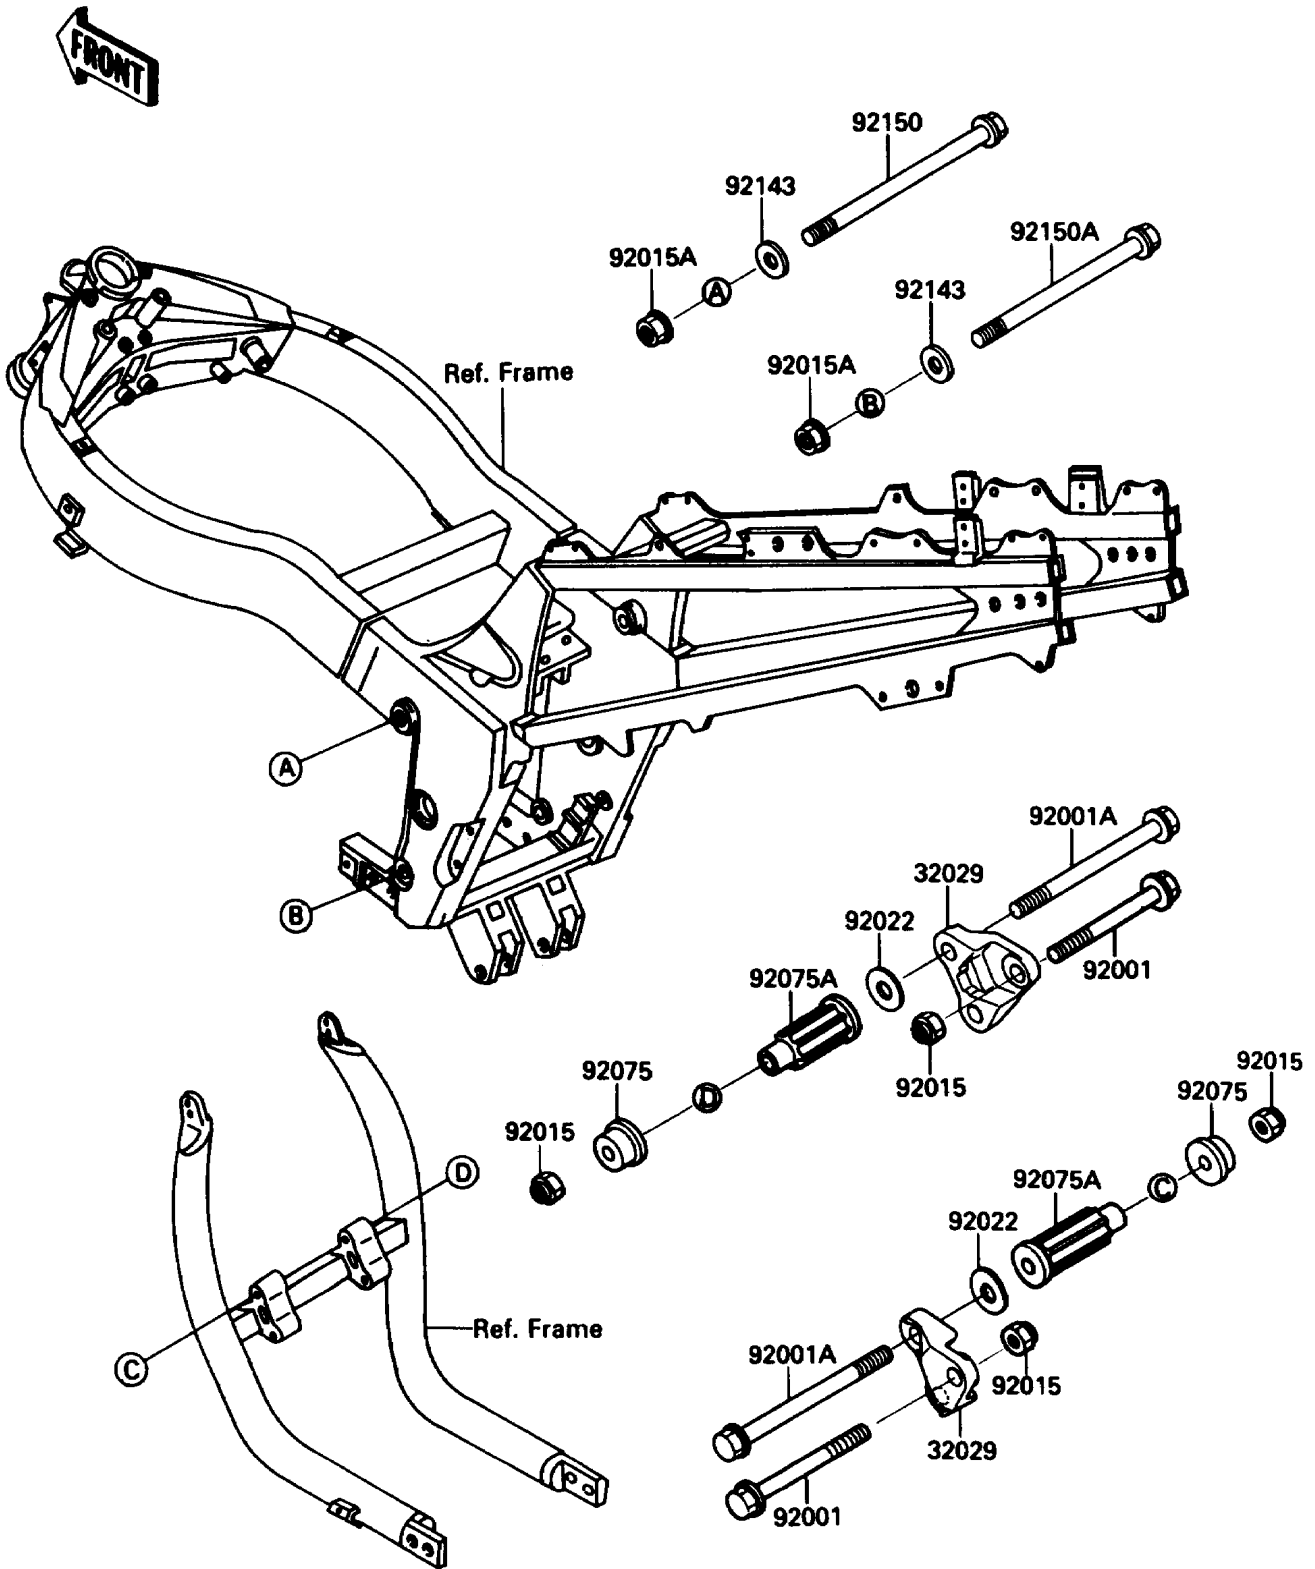

# 1991 Ninja® ZX™-11 PARTS DIAGRAM

Frame Fitting

F2131

# 1991 Ninja® ZX™ -11 PARTS LIST

Frame Fitting

ITEM NAME	PART NUMBER	QUANTITY
-----------	-------------	----------