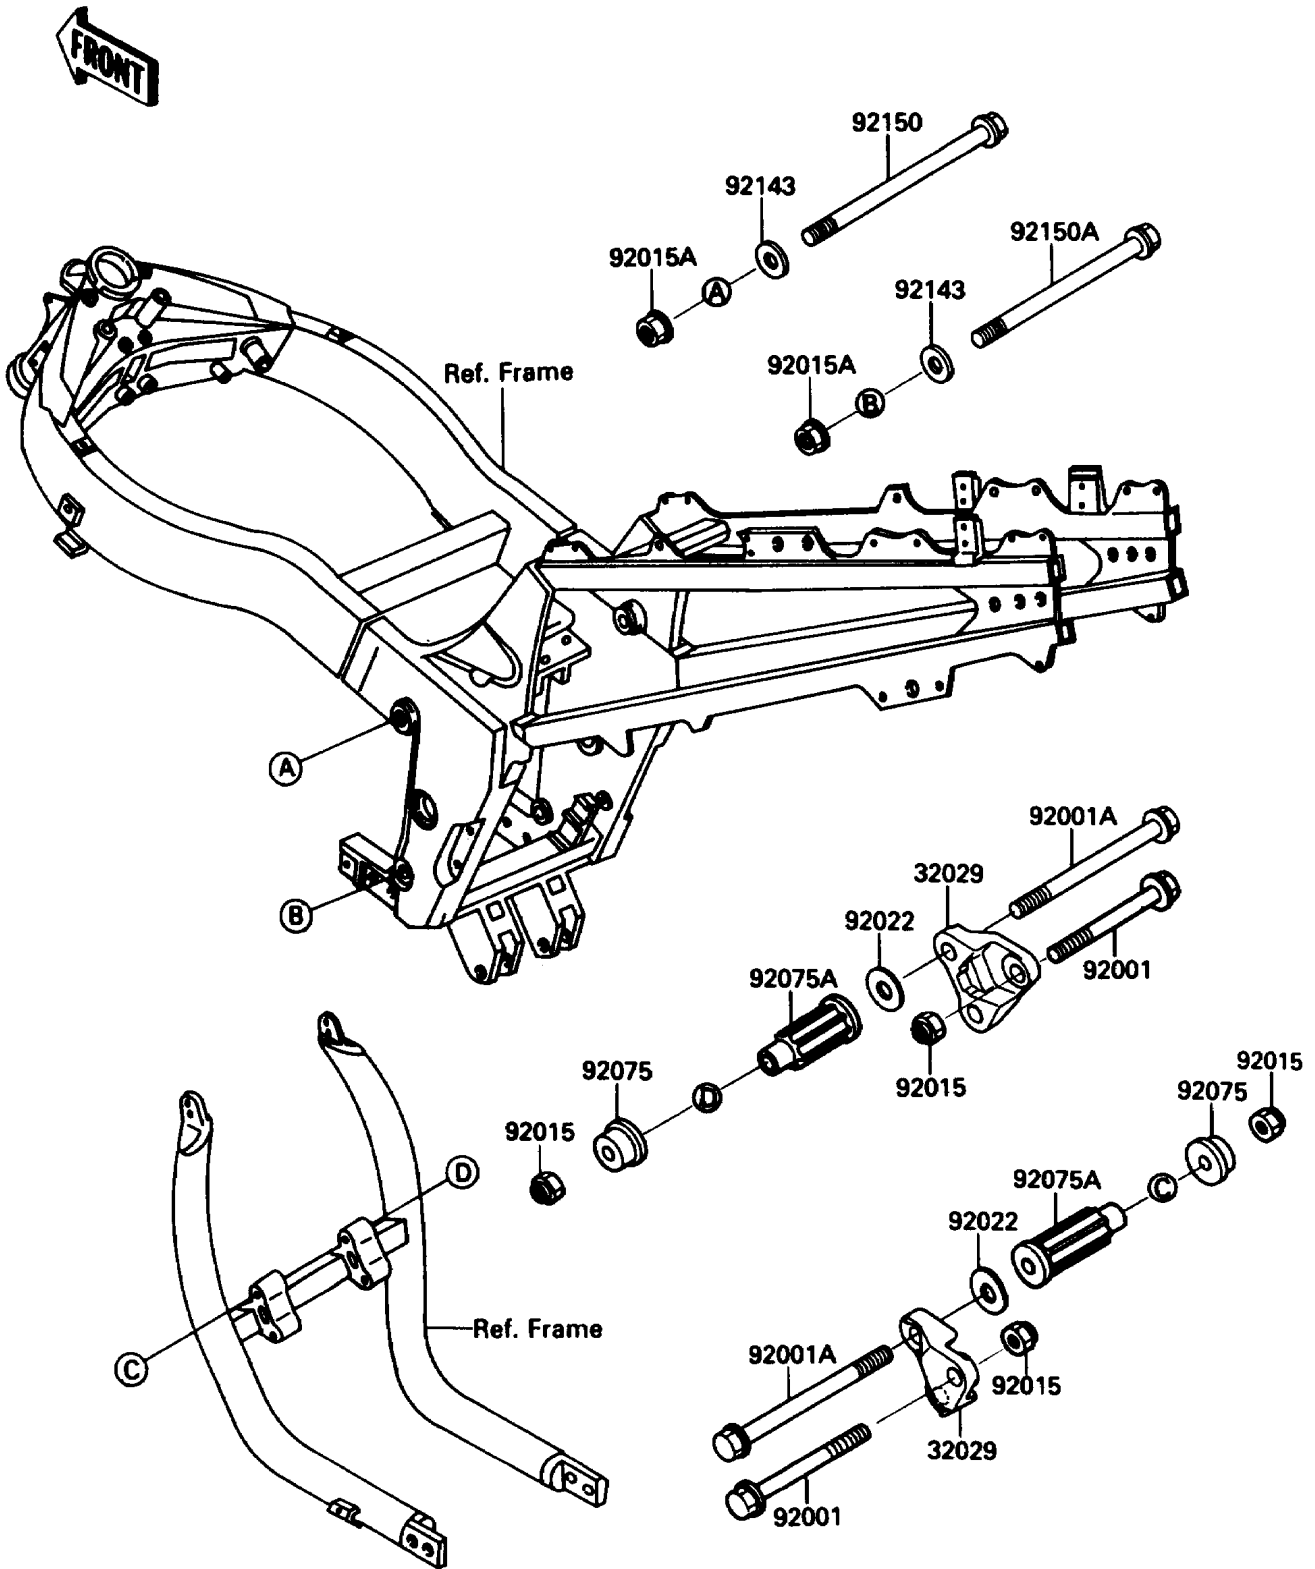

1991 Ninja® ZX™-11 PARTS DIAGRAM

Frame Fitting

F2131

1991 Ninja® ZX™ -11 PARTS LIST

Frame Fitting

ITEM NAME	PART NUMBER	QUANTITY
-----------	-------------	----------