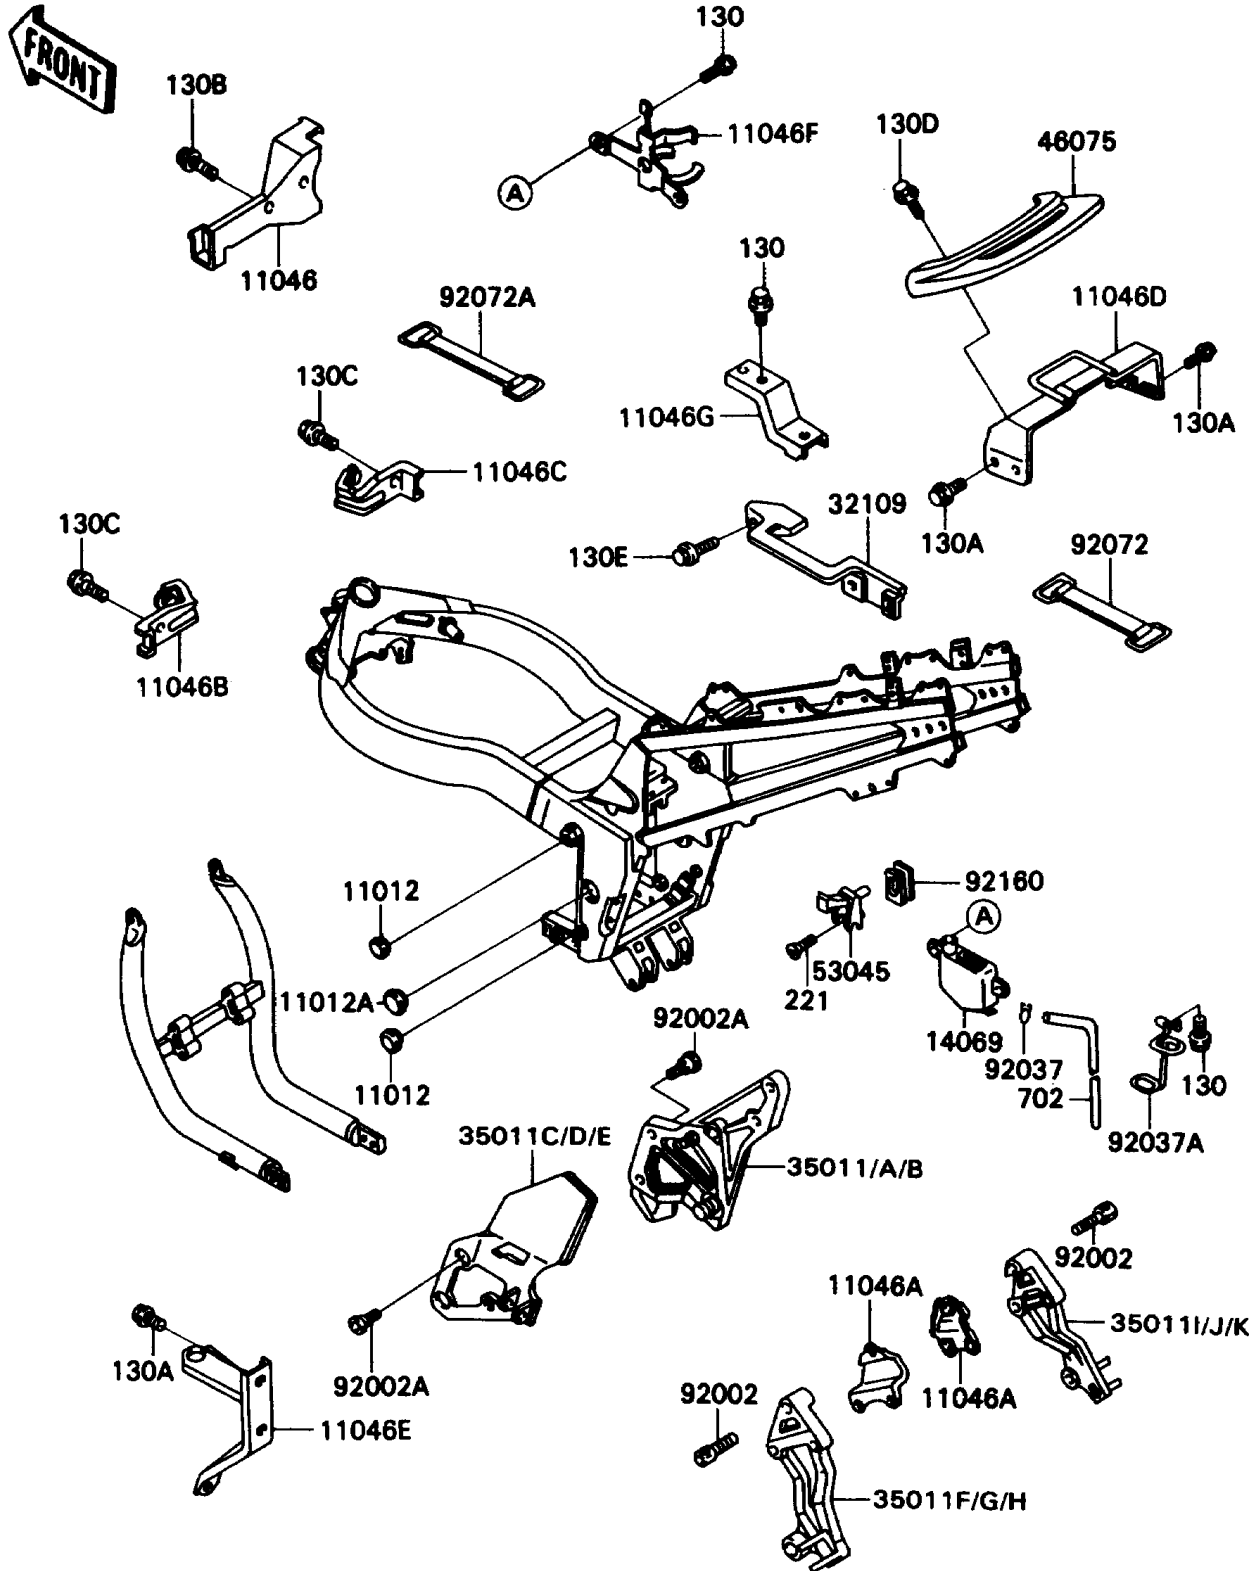

# 1993 Ninja® ZX™ -11 PARTS DIAGRAM

Battery Case

F2132

# 1993 Ninja® ZX™ -11 PARTS LIST

## Battery Case

ITEM NAME	PART NUMBER	QUANTITY
CAP (Ref # 11012)	11012-1460	4
CAP (Ref # 11012A)	11012-1657	2
BRACKET,FUEL PUMP (Ref # 11046)	11046-1262	1
BRACKET,MUFFLER STAY (Ref # 11046A)	11046-1722	2
BRACKET,RADIATOR,LH (Ref # 11046B)	11046-1890	1
BRACKET,RADIATOR,RH (Ref # 11046C)	11046-1891	1
BRACKET,TAIL GRIP (Ref # 11046D)	11046-1934	1
BRACKET,OIL COOLER (Ref # 11046E)	11046-1936	1
BRACKET,RETURN PUMP (Ref # 11046F)	11046-1952	1
BRACKET,RR FENDER,FR (Ref # 11046G)	11046-1975	1
BREATHER (Ref # 14069)	14069-1054	1
GRIP-FRAME (Ref # 32109)	32109-1198	1
STAY,STEP HOLDER,RH,BLACK (Ref # 35011B)	35011-1417-10	1
STAY,STEP HOLDER,LH,BLACK (Ref # 35011E)	35011-1520-10	1
STAY,RR,LH,BLACK (Ref # 35011H)	35011-1521-10	1
STAY,RR,RH,BLACK (Ref # 35011K)	35011-1522-10	1
GRIP,TAIL,EBONY (Ref # 46075)	46075-1091-H8	1
HOOK-ASSY,ROPE (Ref # 53045)	53045-1057	4
BOLT,SOCKET,8X22 (Ref # 92002)	92002-1334	6
BOLT,SOCKET,8X20 (Ref # 92002A)	92002-1493	4
CLAMP,TUBE (Ref # 92037)	92037-147	1
CLAMP,HOSE (Ref # 92037A)	92037-1875	1
BAND,L=90 (Ref # 92072)	92072-045	1
BAND,BATTERY (Ref # 92072A)	92072-1188	1
DAMPER,ROPE HOOK (Ref # 92160)	92160-1042	4
BOLT-FLANGED (Ref # 130)	130J0610	5
BOLT-FLANGED,6X14,BLACK (Ref # 130A)	130J0614	6
BOLT-FLANGED,6X16,BLACK (Ref # 130B)	130J0616	2
BOLT-FLANGED (Ref # 130C)	130J0812	2

## Battery Case

ITEM NAME	PART NUMBER	QUANTITY
BOLT-FLANGED,8X20 (Ref # 130D)	130J0820	2
BOLT-FLANGED,8X25,BLACK (Ref # 130E)	130J0825	2
SCREW-CSK-CROS (Ref # 221)	221E0625	4
TUBE-RUBBER,7X10X380 (Ref # 702)	702A07380	1