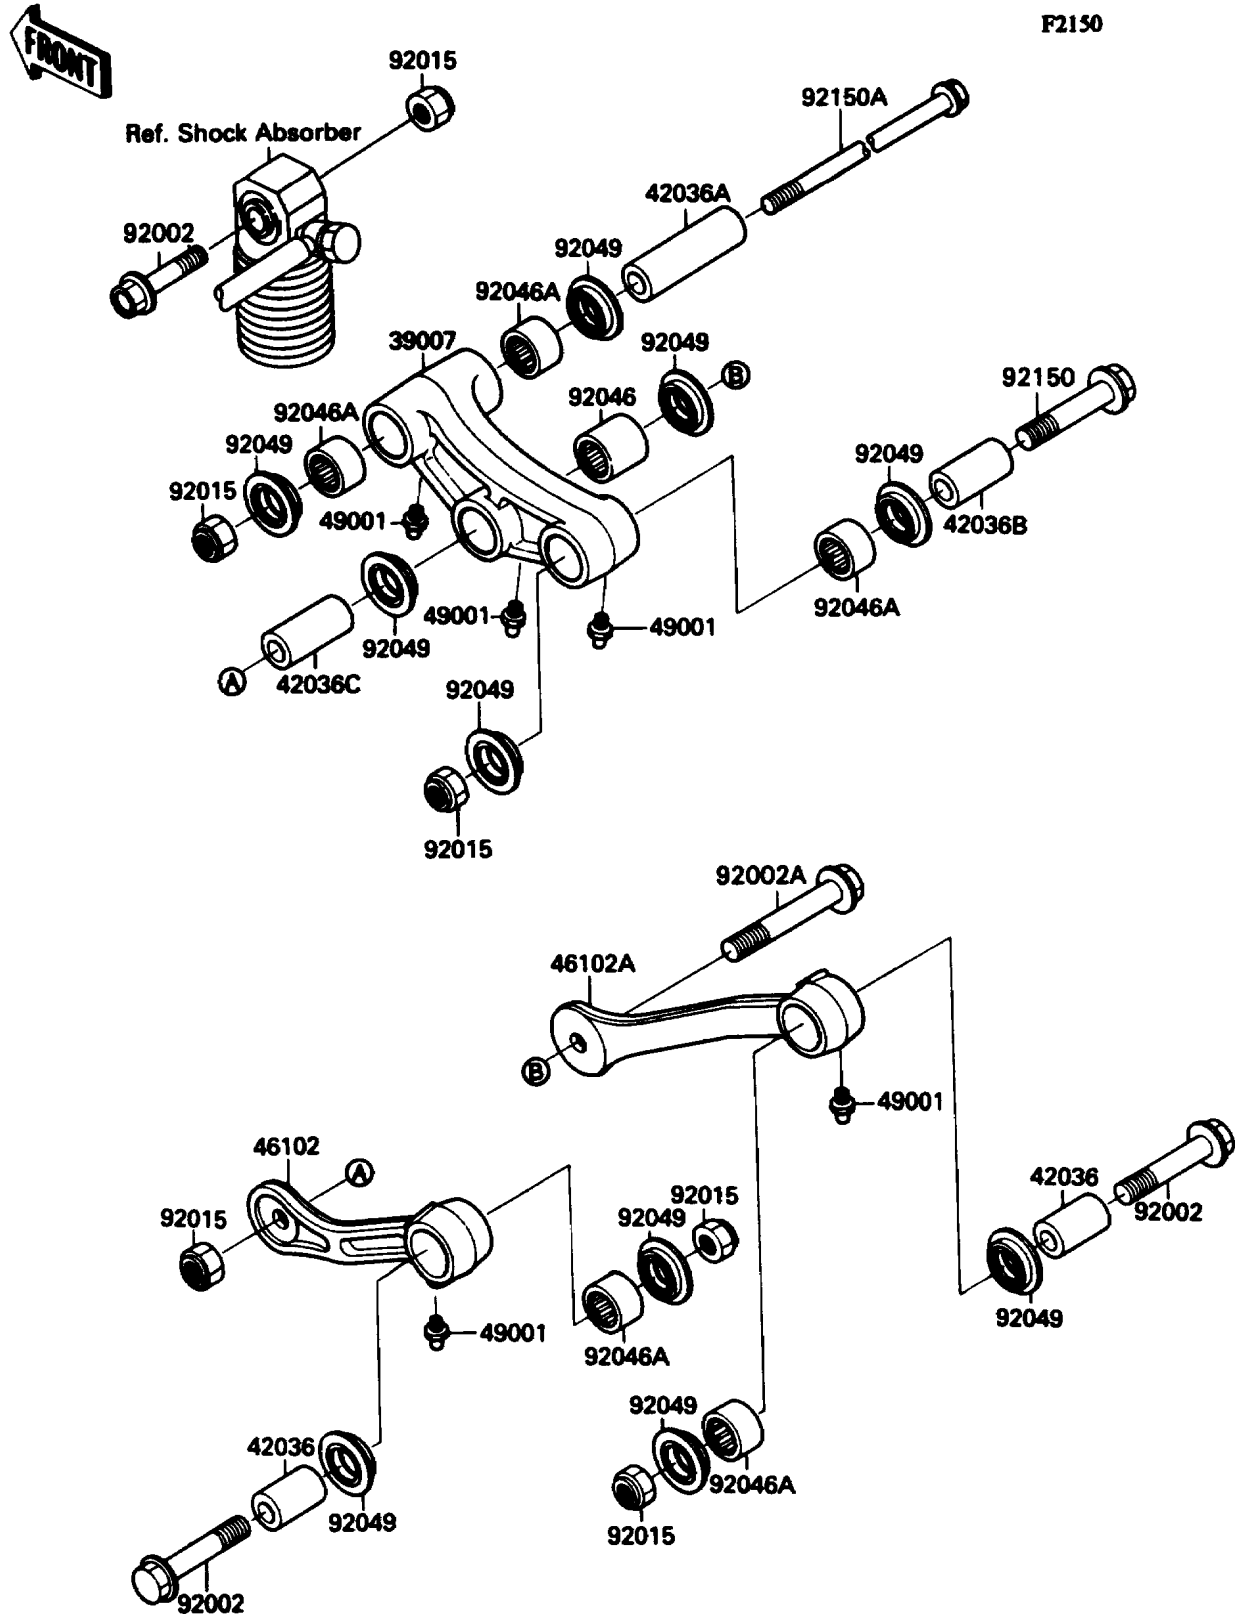

1992 Ninja® ZX™ -11 PARTS DIAGRAM

Suspension

1992 Ninja® ZX™ -11 PARTS LIST

Suspension

ITEM NAME	PART NUMBER	QUANTITY
ARM-SUSP,UNI TRAK (Ref # 39007)	39007-1107	1
SLEEVE,ARM,RR (Ref # 42036)	42036-1077	2
SLEEVE,ARM,CNT (Ref # 42036A)	42036-1079	1
SLEEVE,12.1X20X40 (Ref # 42036B)	42036-1108	1
SLEEVE,12.1X20X50 (Ref # 42036C)	42036-1111	1
ROD,SUSPENSION,LH (Ref # 46102)	46102-1248	1
ROD,SUSPENSION,RH (Ref # 46102A)	46102-1249	1
NIPPLE-GREASE (Ref # 49001)	49001-1051	5
BOLT,FLANGED,12X60 (Ref # 92002)	92002-1464	3
BOLT,SUSPENSION ARM,12MM (Ref # 92002A)	92002-1785	1
NUT,LOCK,12MM,BLACK (Ref # 92015)	92015-1190	6
BEARING-NEEDLE,BM202726 (Ref # 92046)	92046-1110	1
BEARING-NEEDLE,BM202715 (Ref # 92046A)	92046-1112	5
SEAL-OIL,ARM,CNT (Ref # 92049)	92049-1109	10
BOLT,FLANGED,12X70 (Ref # 92150)	92150-1115	1
BOLT,FLANGED,12X165 (Ref # 92150A)	92150-1116	1