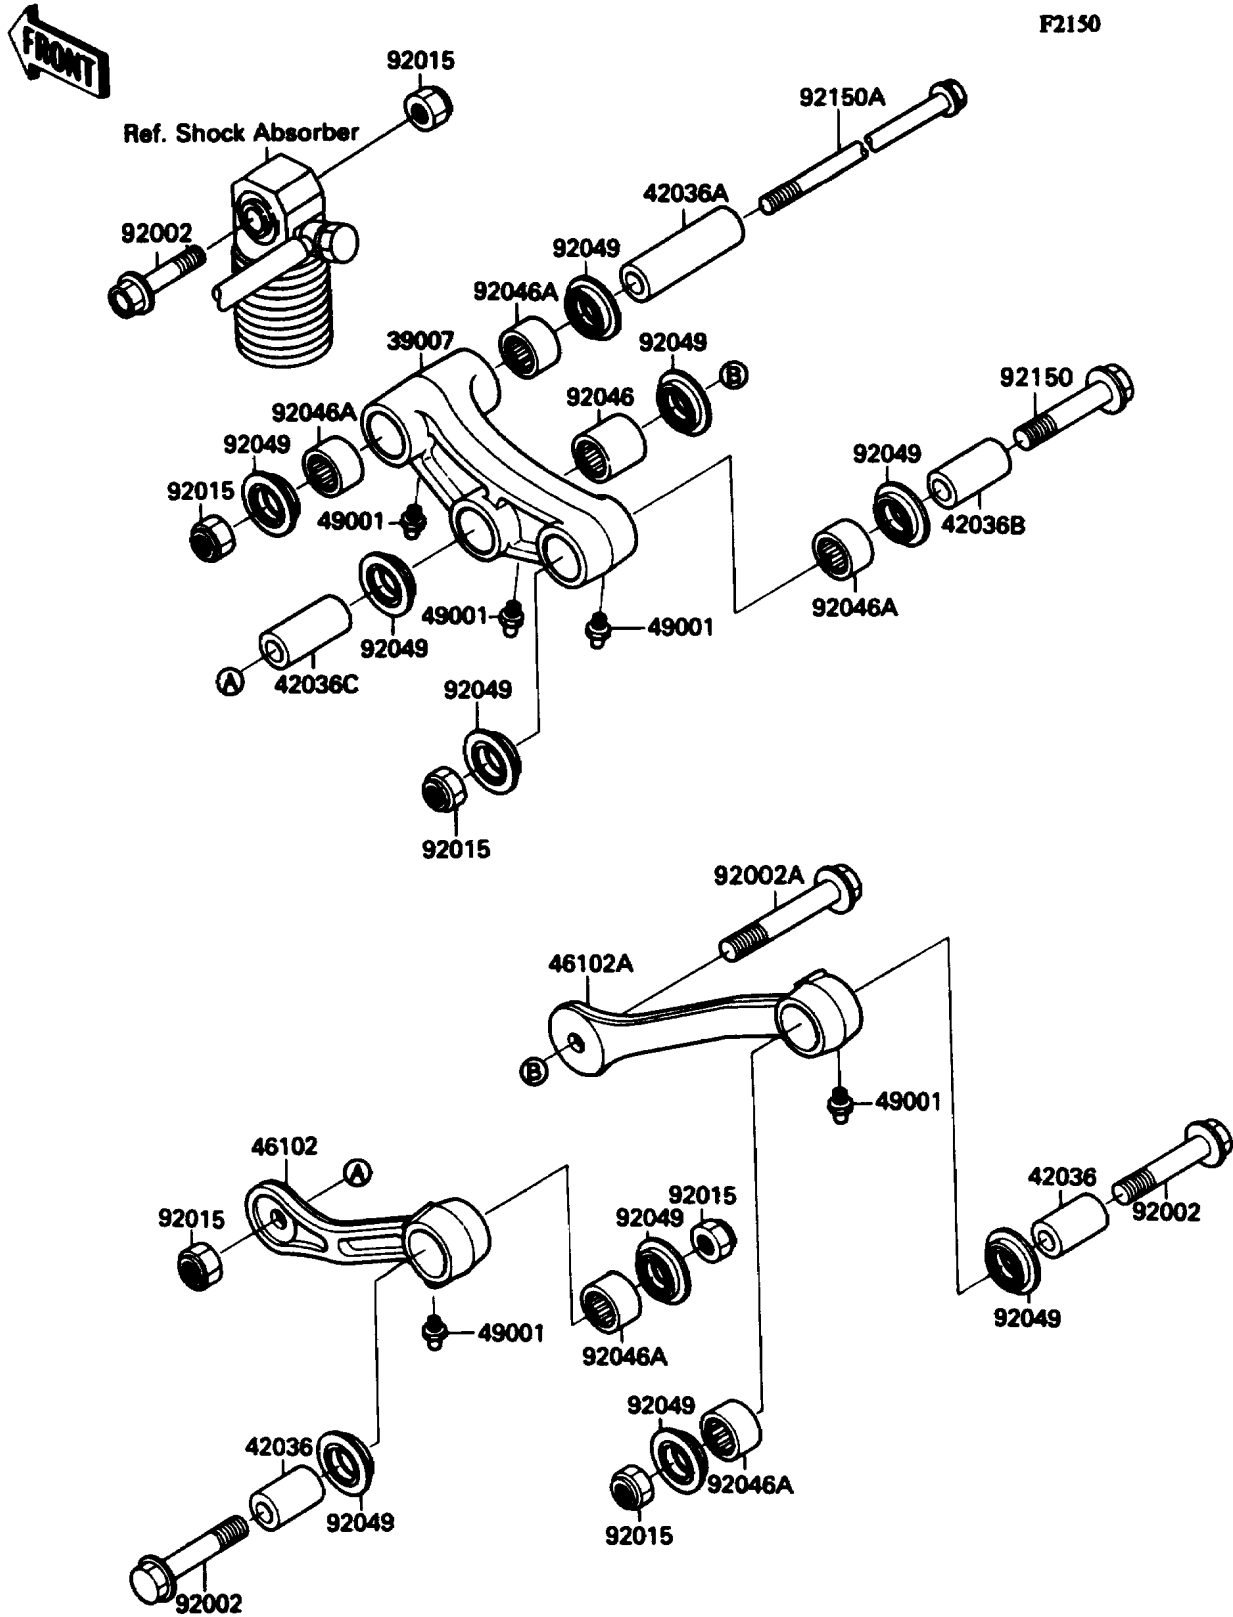

1993 Ninja® ZX™ -11 PARTS DIAGRAM

Suspension

1993 Ninja® ZX™ -11 PARTS LIST

Suspension

ITEM NAME	PART NUMBER	QUANTITY
ARM-SUSP,UNI TRAK (Ref # 39007)	39007-1107	1
SLEEVE,ARM,RR (Ref # 42036)	42036-1077	2
SLEEVE,ARM,CNT (Ref # 42036A)	42036-1079	1
SLEEVE,12.1X20X40 (Ref # 42036B)	42036-1108	1
SLEEVE,12.1X20X50 (Ref # 42036C)	42036-1111	1
ROD,SUSPENSION,LH (Ref # 46102)	46102-1248	1
ROD,SUSPENSION,RH (Ref # 46102A)	46102-1249	1
NIPPLE-GREASE (Ref # 49001)	49001-1051	5
BOLT,FLANGED,12X60 (Ref # 92002)	92002-1464	3
BOLT,SUSPENSION ARM,12MM (Ref # 92002A)	92002-1785	1
NUT,LOCK,12MM,BLACK (Ref # 92015)	92015-1190	6
BEARING-NEEDLE,BM202726 (Ref # 92046)	92046-1110	1
BEARING-NEEDLE,BM202715 (Ref # 92046A)	92046-1112	5
SEAL-OIL,ARM,CNT (Ref # 92049)	92049-1109	10
BOLT,FLANGED,12X70 (Ref # 92150)	92150-1115	1
BOLT,FLANGED,12X165 (Ref # 92150A)	92150-1116	1